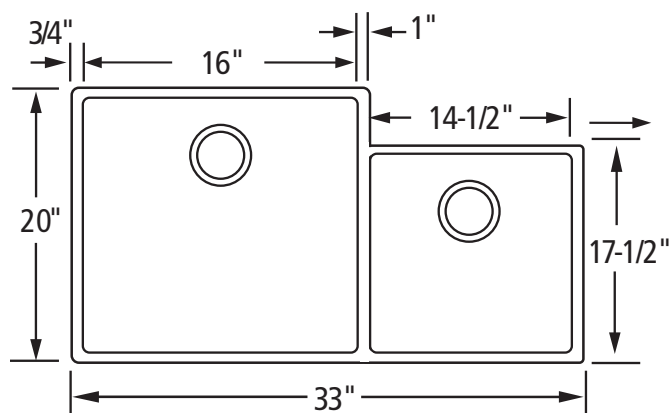

FRIGIDAIRE®

1-888-999-4832

FPUR3320-D10/10 16 Gauge 304 Stainless Steel Double Bowl Undermount Sink

Side View

Sink Strainer

Dimensions

- Overall Size: 33" x 20"
- Left Bowl: 16" x 18-1/2" x 10"
- Right Bowl: 14-1/2" x 16" x 10"
- Drain Opening: 3-1/2"

Included Accessories

- Grids
- Sink Strainers

Features

- Handmade
- 10 MM radius corners
- 16 gauge 304 stainless steel
- Proprietary V-Therm Shield™
 - Provides superior sound deadening and thermal retention
- Long lasting, tight brush finish
- Stain and corrosion resistant