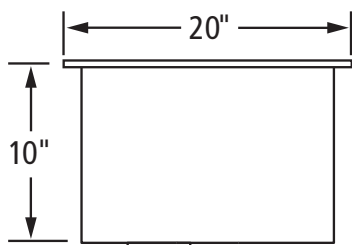

FRIGIDAIRE®

1-888-999-4832

FPUR3320-D10/10 16 Gauge 304 Stainless Steel Double Bowl Undermount Sink

Side View

Sink Strainer

Dimensions

- Overall Size: 33" x 20"
- Left Bowl: 16" x 18-1/2" x 10"
- Right Bowl: 14-1/2" x 16" x 10"
- Drain Opening: 3-1/2"