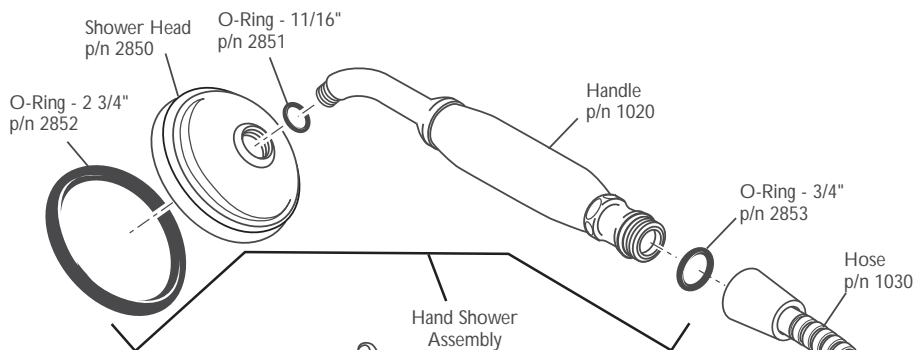

F90A / F90B Faucet

American Bath Factory
DECADES OF DEPENDABILITY

ASSEMBLY DIAGRAM

WALL MOUNTING

TUB DECK MOUNTING

ENG_F90A_F90B_assy_diag_Rev_A

11/10