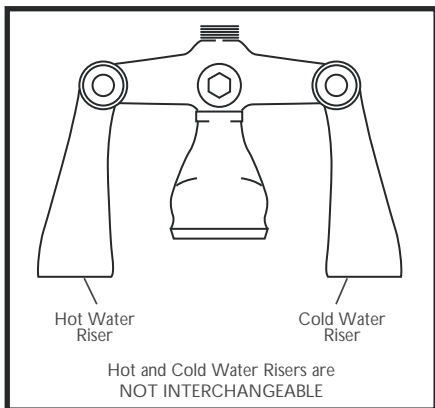

F90A / F90B Faucet

American Bath Factory
DECADES OF DEPENDABILITY

ASSEMBLY DIAGRAM

WALL MOUNTING

TUB DECK MOUNTING

ENG_F90A_F90B_assy_diag_Rev_A

11/10