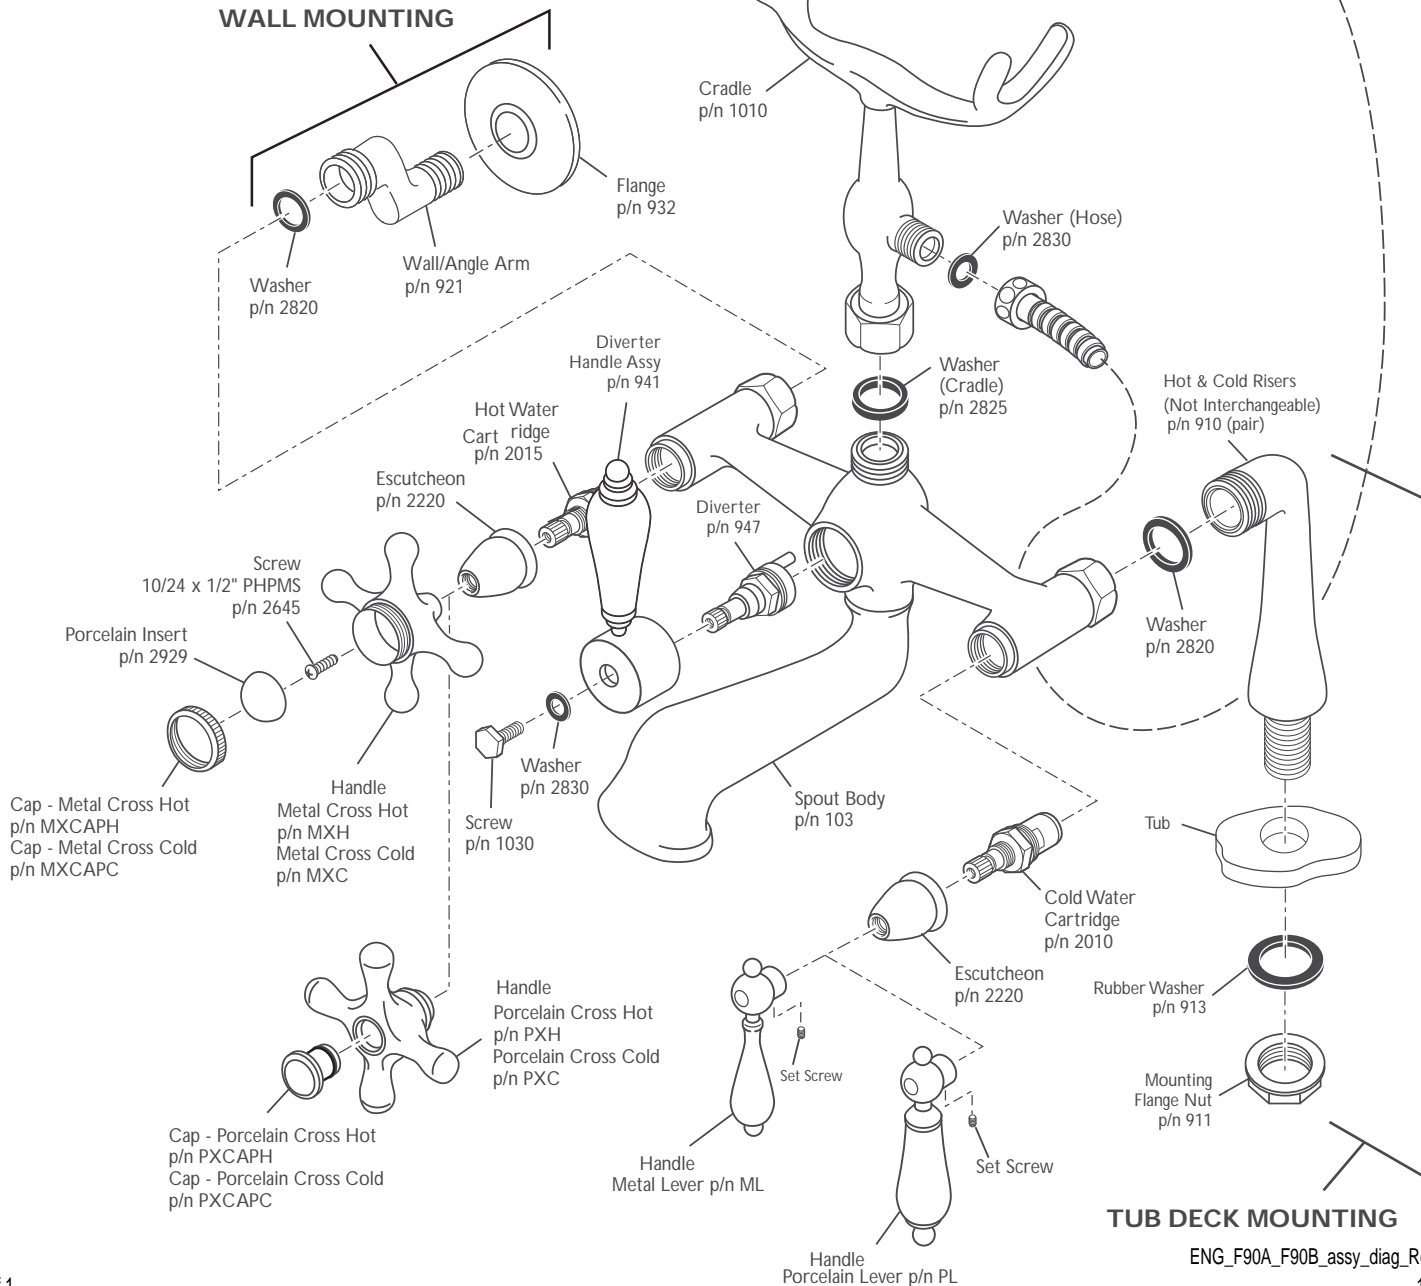

F90A / F90B Faucet

American Bath Factory
DECADES OF DEPENDABILITY

ASSEMBLY DIAGRAM

WALL MOUNTING

TUB DECK MOUNTING

ENG_F90A_F90B_assy_diag_Rev_A

11/10