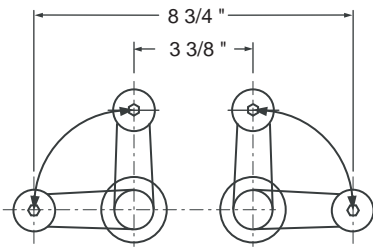

F6-0015 Tub Faucet

ASSEMBLY DIAGRAM

F6-0015 Tub Faucet

SPECIFICATION SHEET

WATER CREATION

Swivel Connectors Range of Motion