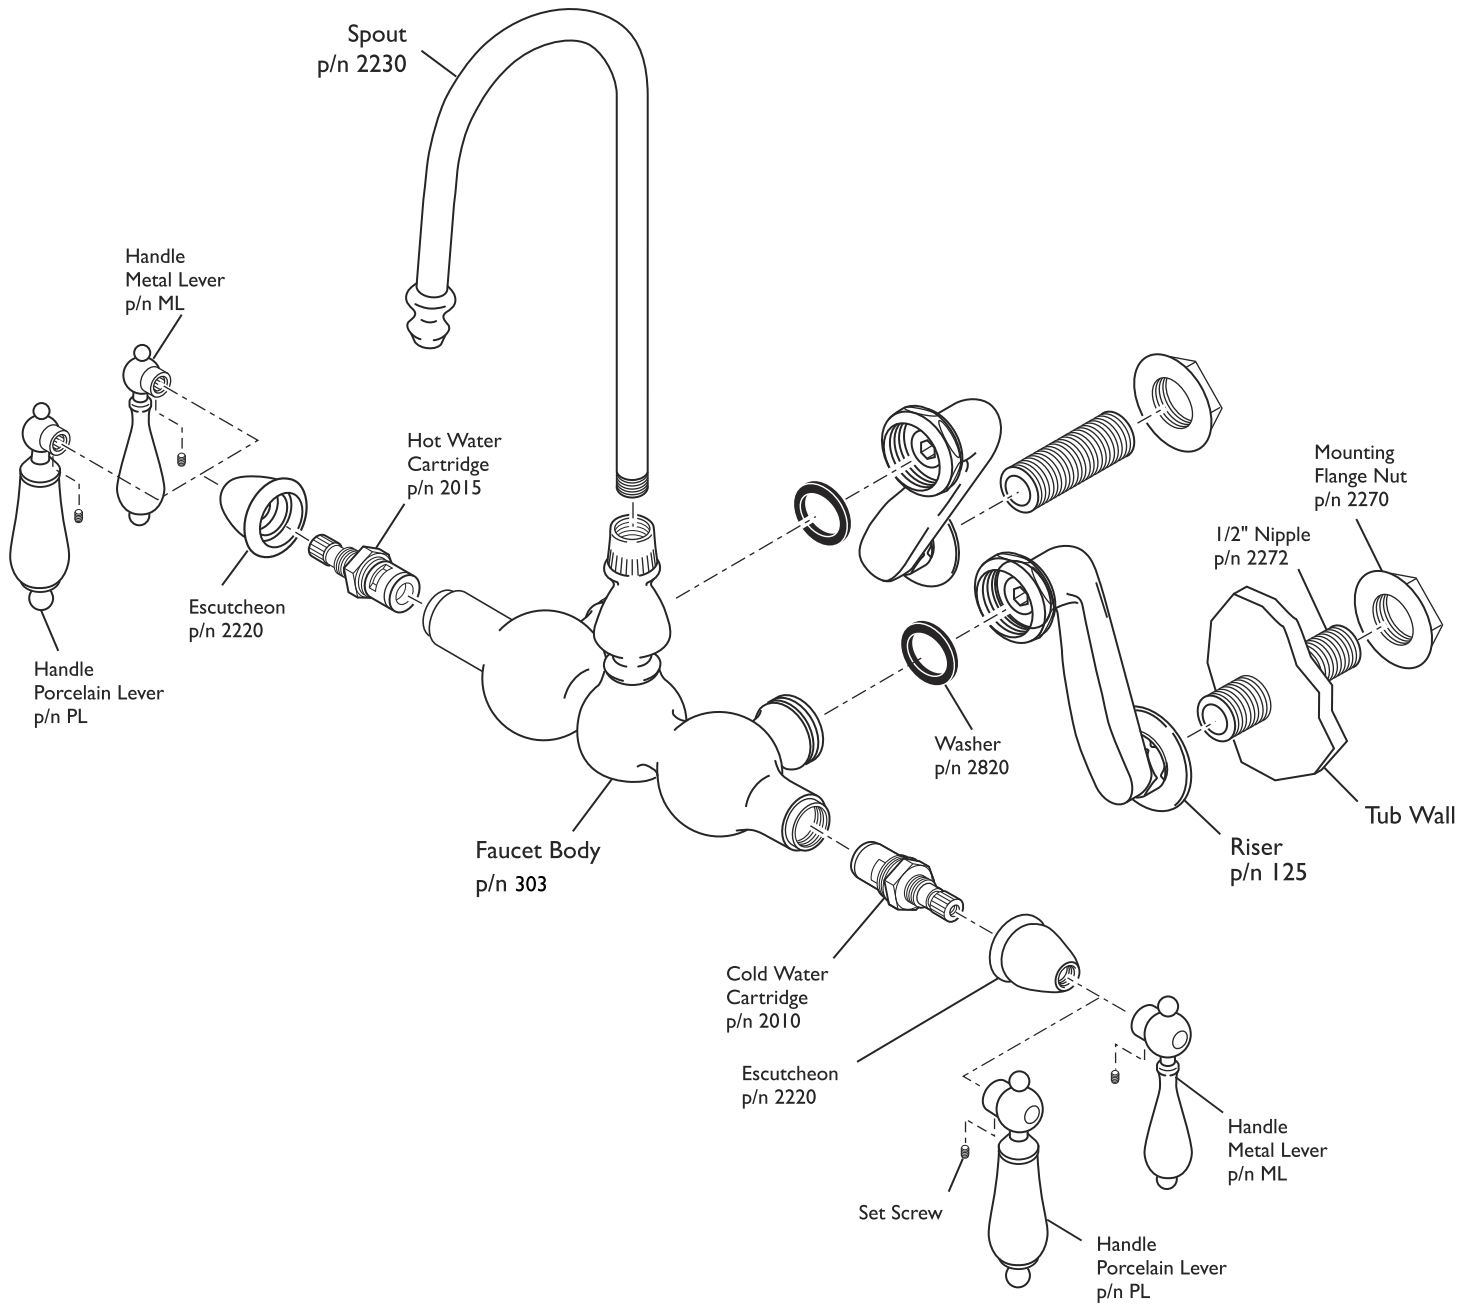

F6-0015 Tub Faucet

ASSEMBLY DIAGRAM

F6-0015 Tub Faucet

SPECIFICATION SHEET

WATER CREATION

Swivel Connectors Range of Motion