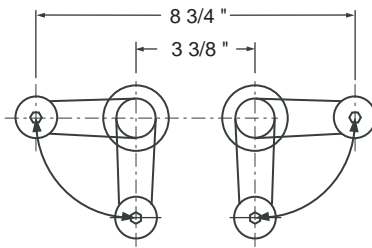

F6-0015 Tub Faucet

ASSEMBLY DIAGRAM

F6-0015 Tub Faucet

SPECIFICATION SHEET

WATER CREATION

Swivel Connectors Range of Motion