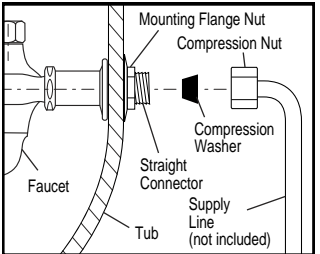

F6-0012 Tub Faucet

ASSEMBLY DIAGRAM

Wall Mount Application

Tub Mount Application

F6-0012 Faucet

SPECIFICATION SHEET

WATER CREATION