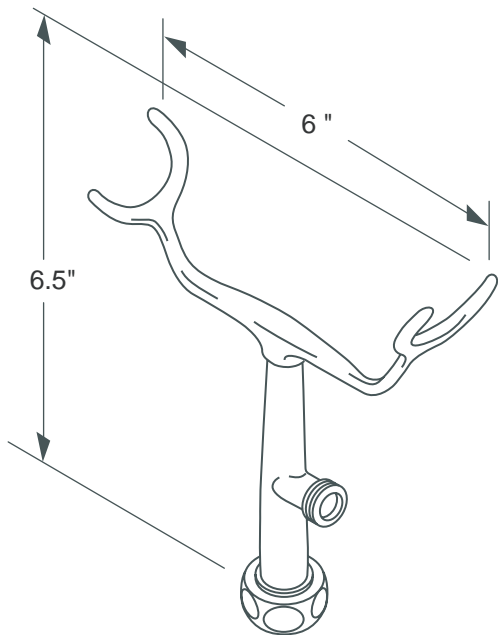

F6-0009 Tub Faucet

ASSEMBLY DIAGRAM

F6-0009 Faucet

SPECIFICATION SHEET

Swivel Connectors Range of Motion

WATER CREATION