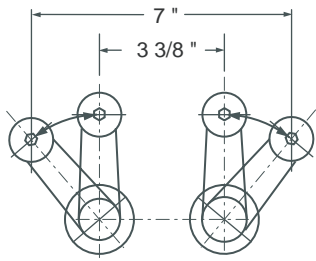

F6-0009 Tub Faucet

ASSEMBLY DIAGRAM

F6-0009 Faucet

SPECIFICATION SHEET

Swivel Connectors Range of Motion

WATER CREATION