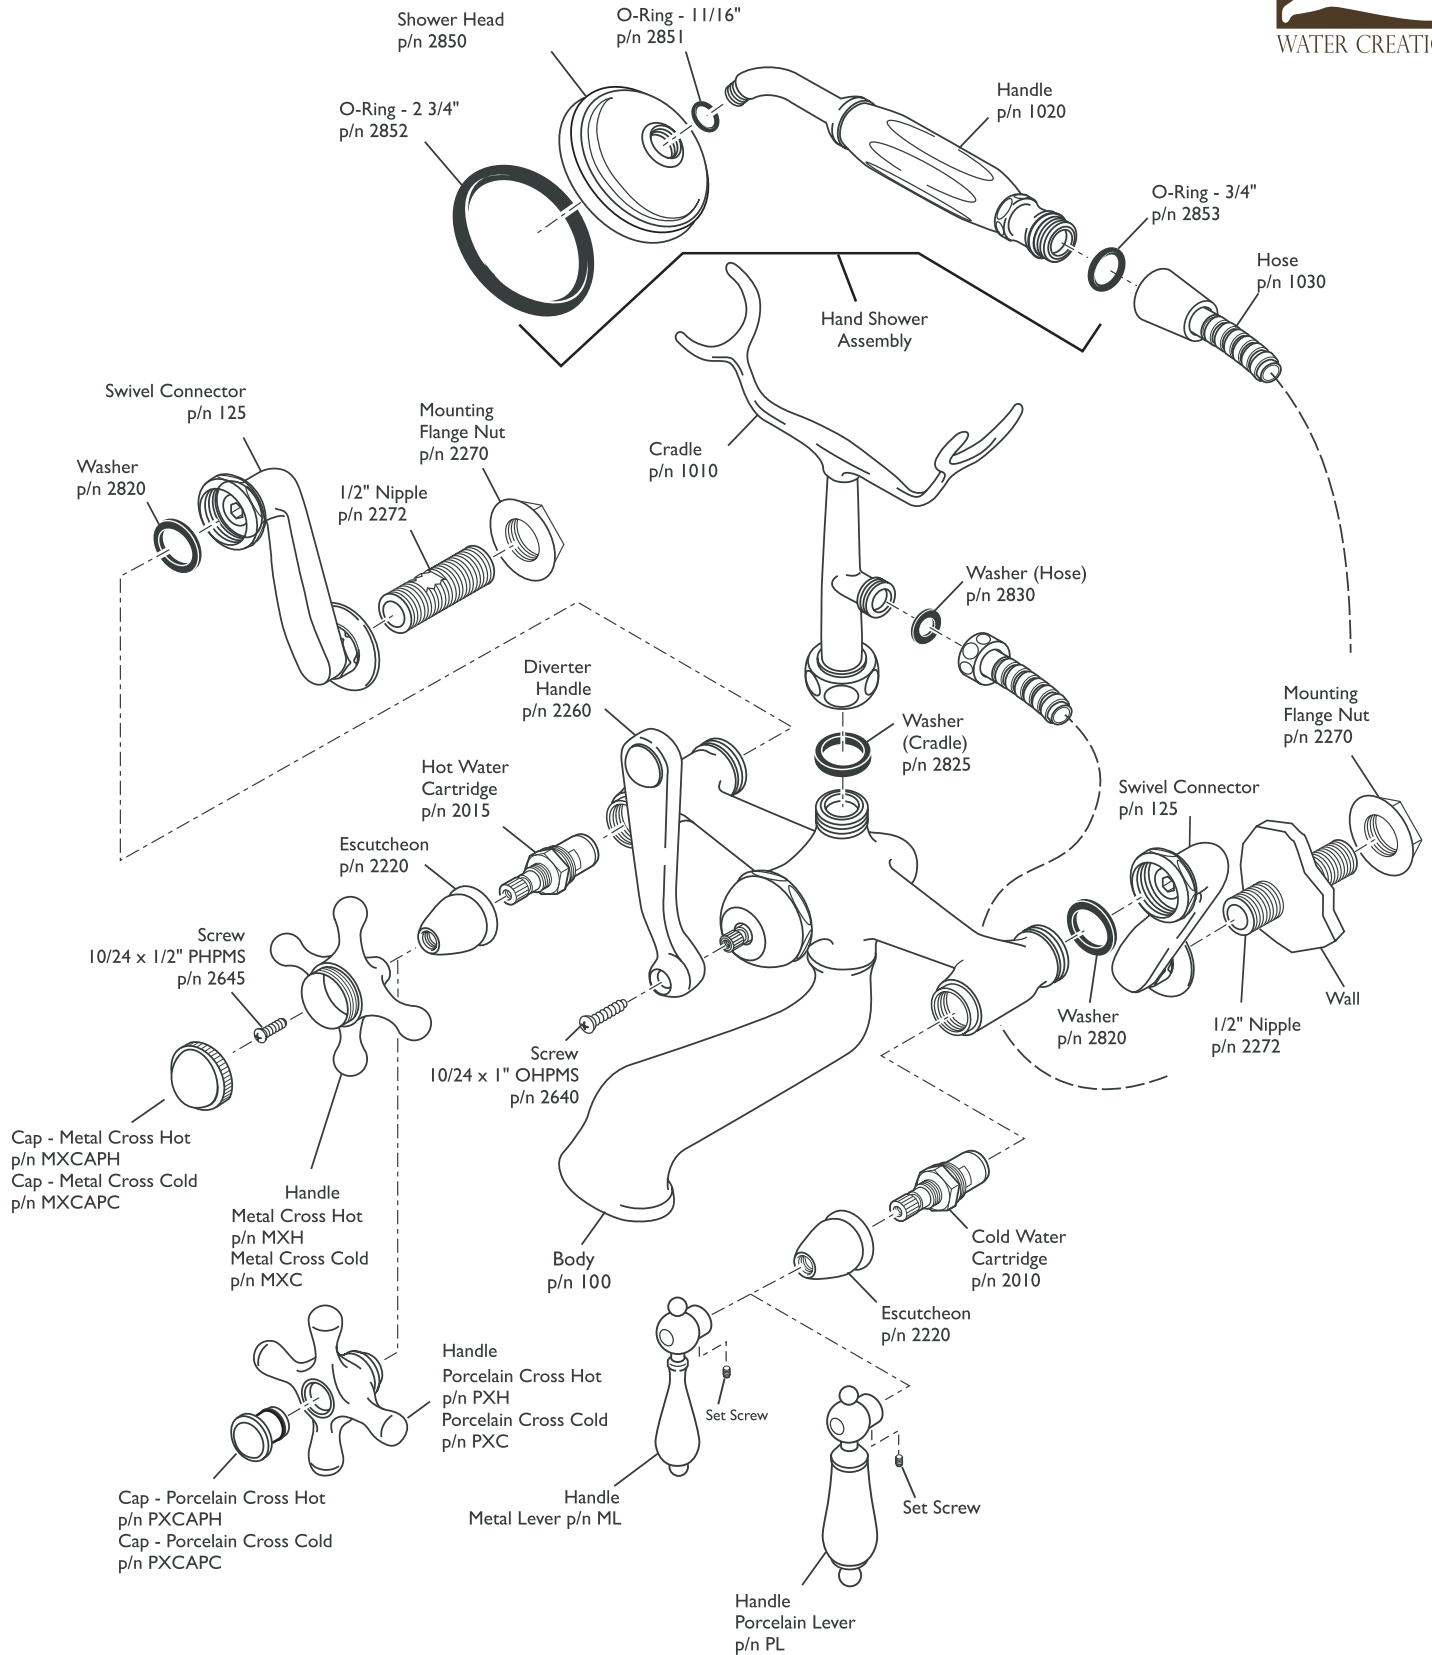

F6-0009 Tub Faucet

ASSEMBLY DIAGRAM

F6-0009 Faucet

SPECIFICATION SHEET

Swivel Connectors Range of Motion

WATER CREATION