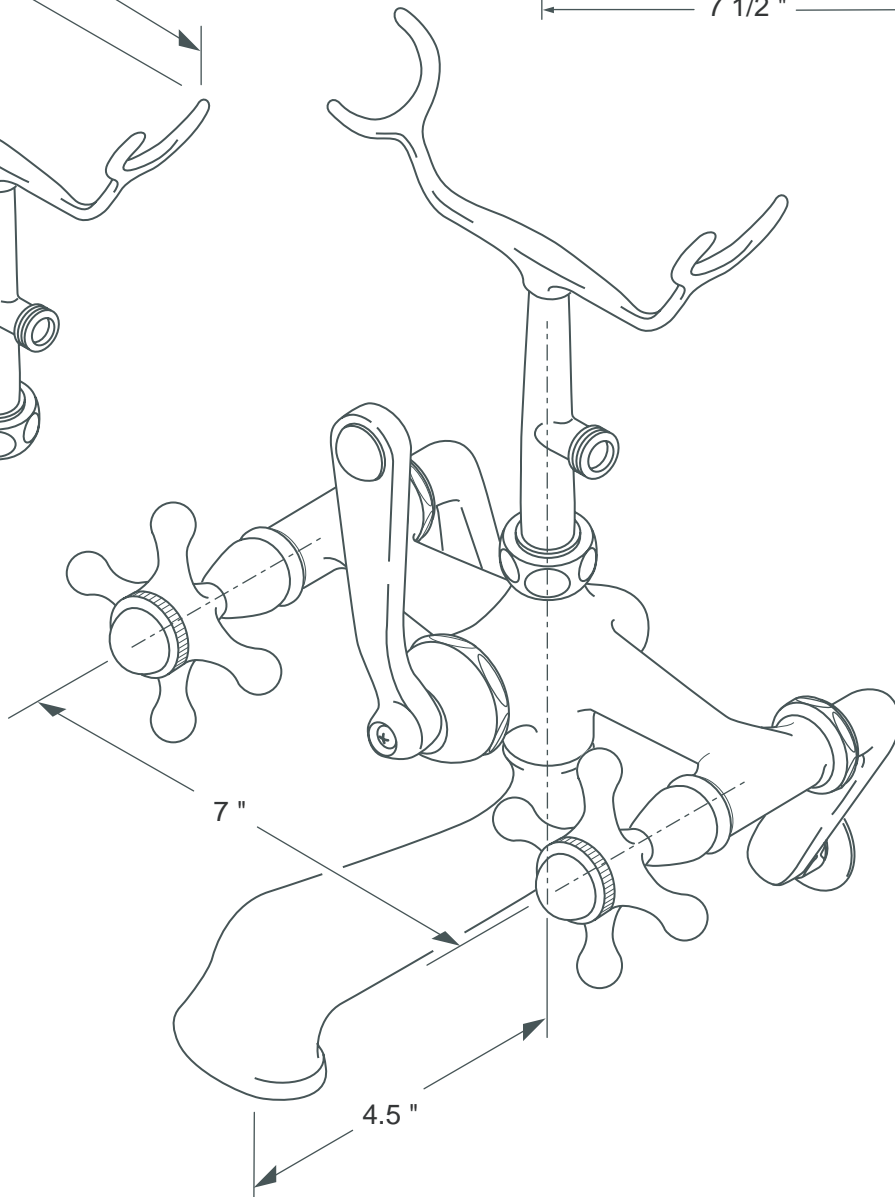

F6-0009 Tub Faucet

ASSEMBLY DIAGRAM

F6-0009 Faucet

SPECIFICATION SHEET

Swivel Connectors Range of Motion

WATER CREATION