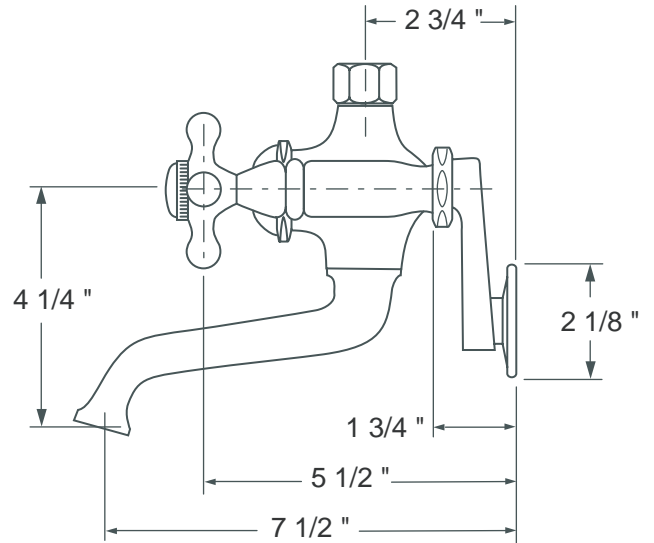

F6-0009 Tub Faucet

ASSEMBLY DIAGRAM

F6-0009 Faucet

SPECIFICATION SHEET

Swivel Connectors Range of Motion

WATER CREATION