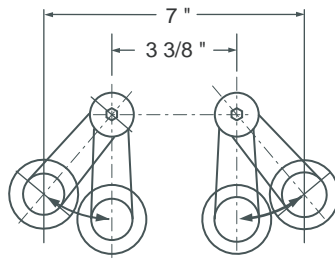

F6-0009 Tub Faucet

ASSEMBLY DIAGRAM

F6-0009 Faucet

SPECIFICATION SHEET

Swivel Connectors Range of Motion

WATER CREATION