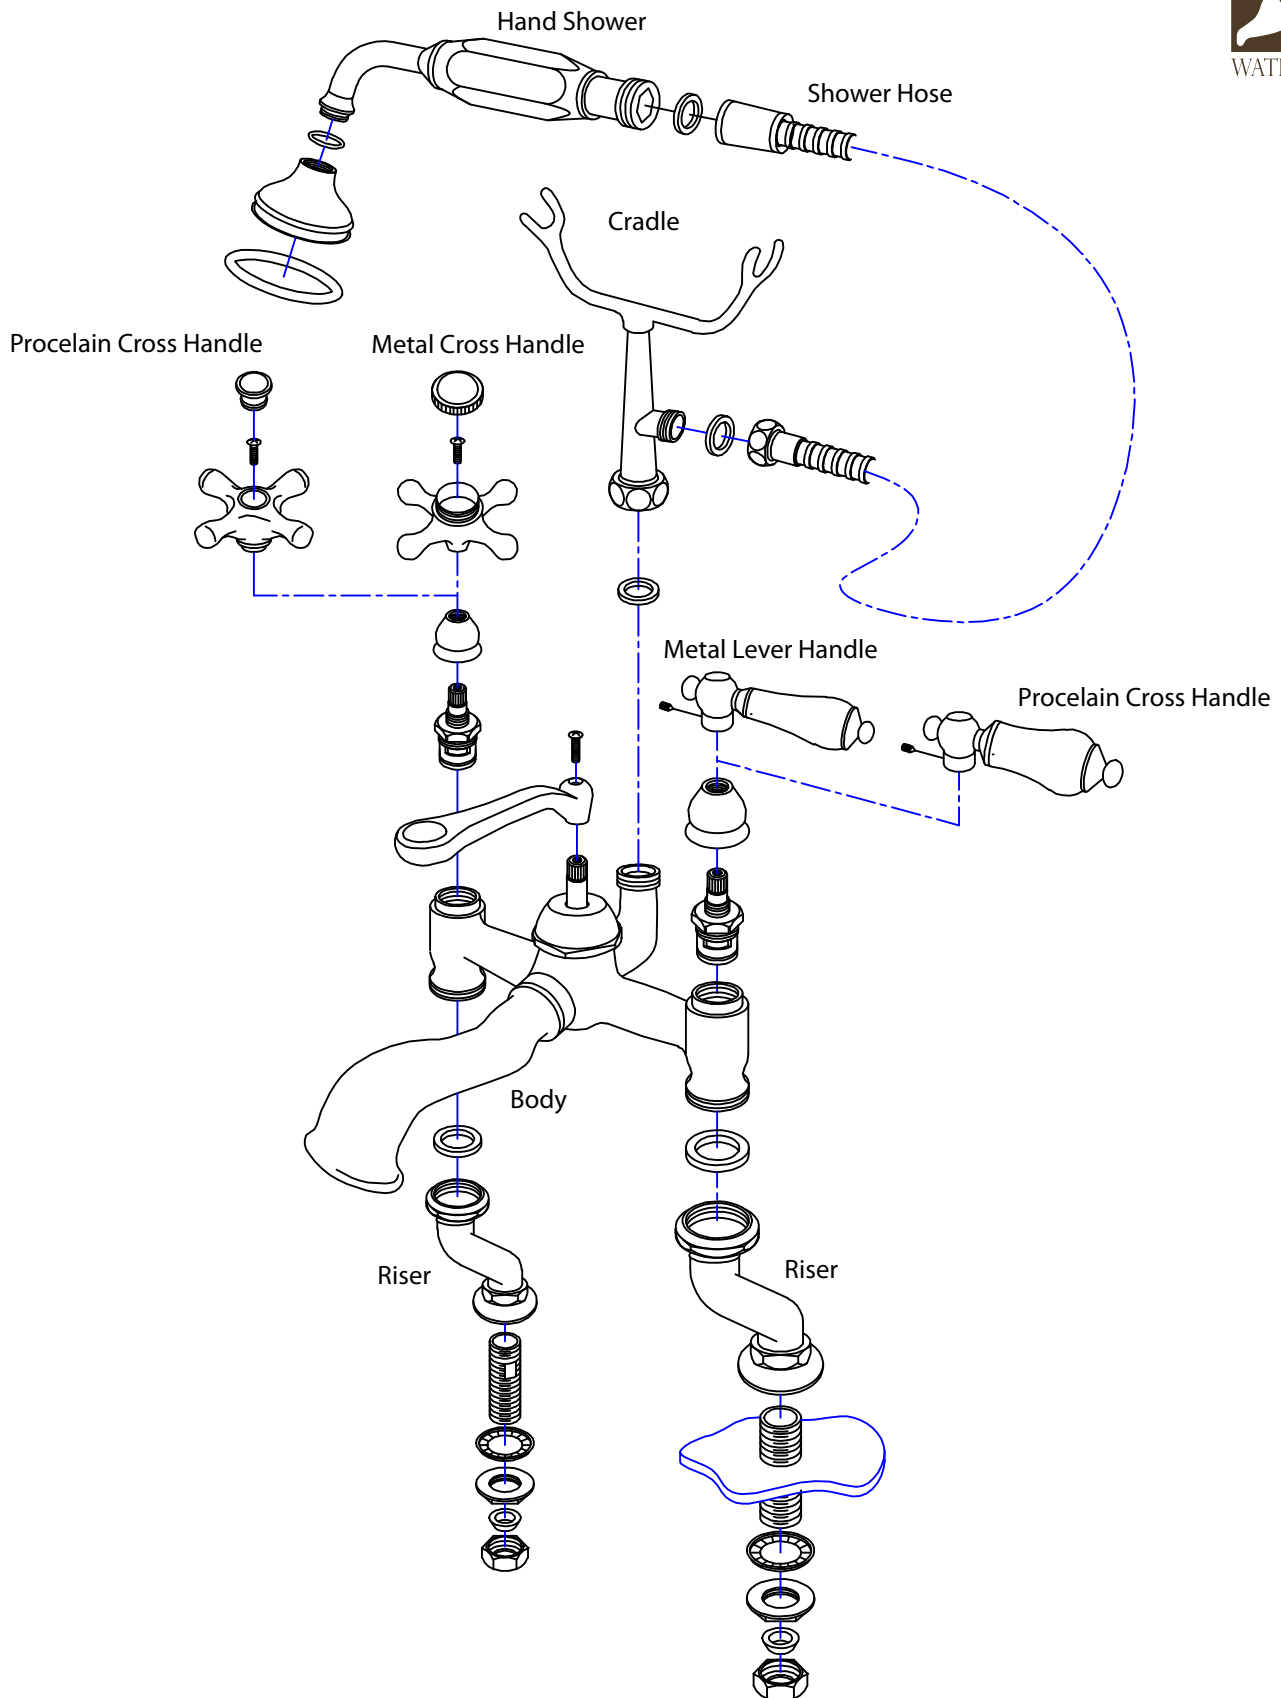

F6-0004 Tub Faucet

ASSEMBLY DIAGRAM

F6-0004 Tub Faucet

SPECIFICATION SHEET