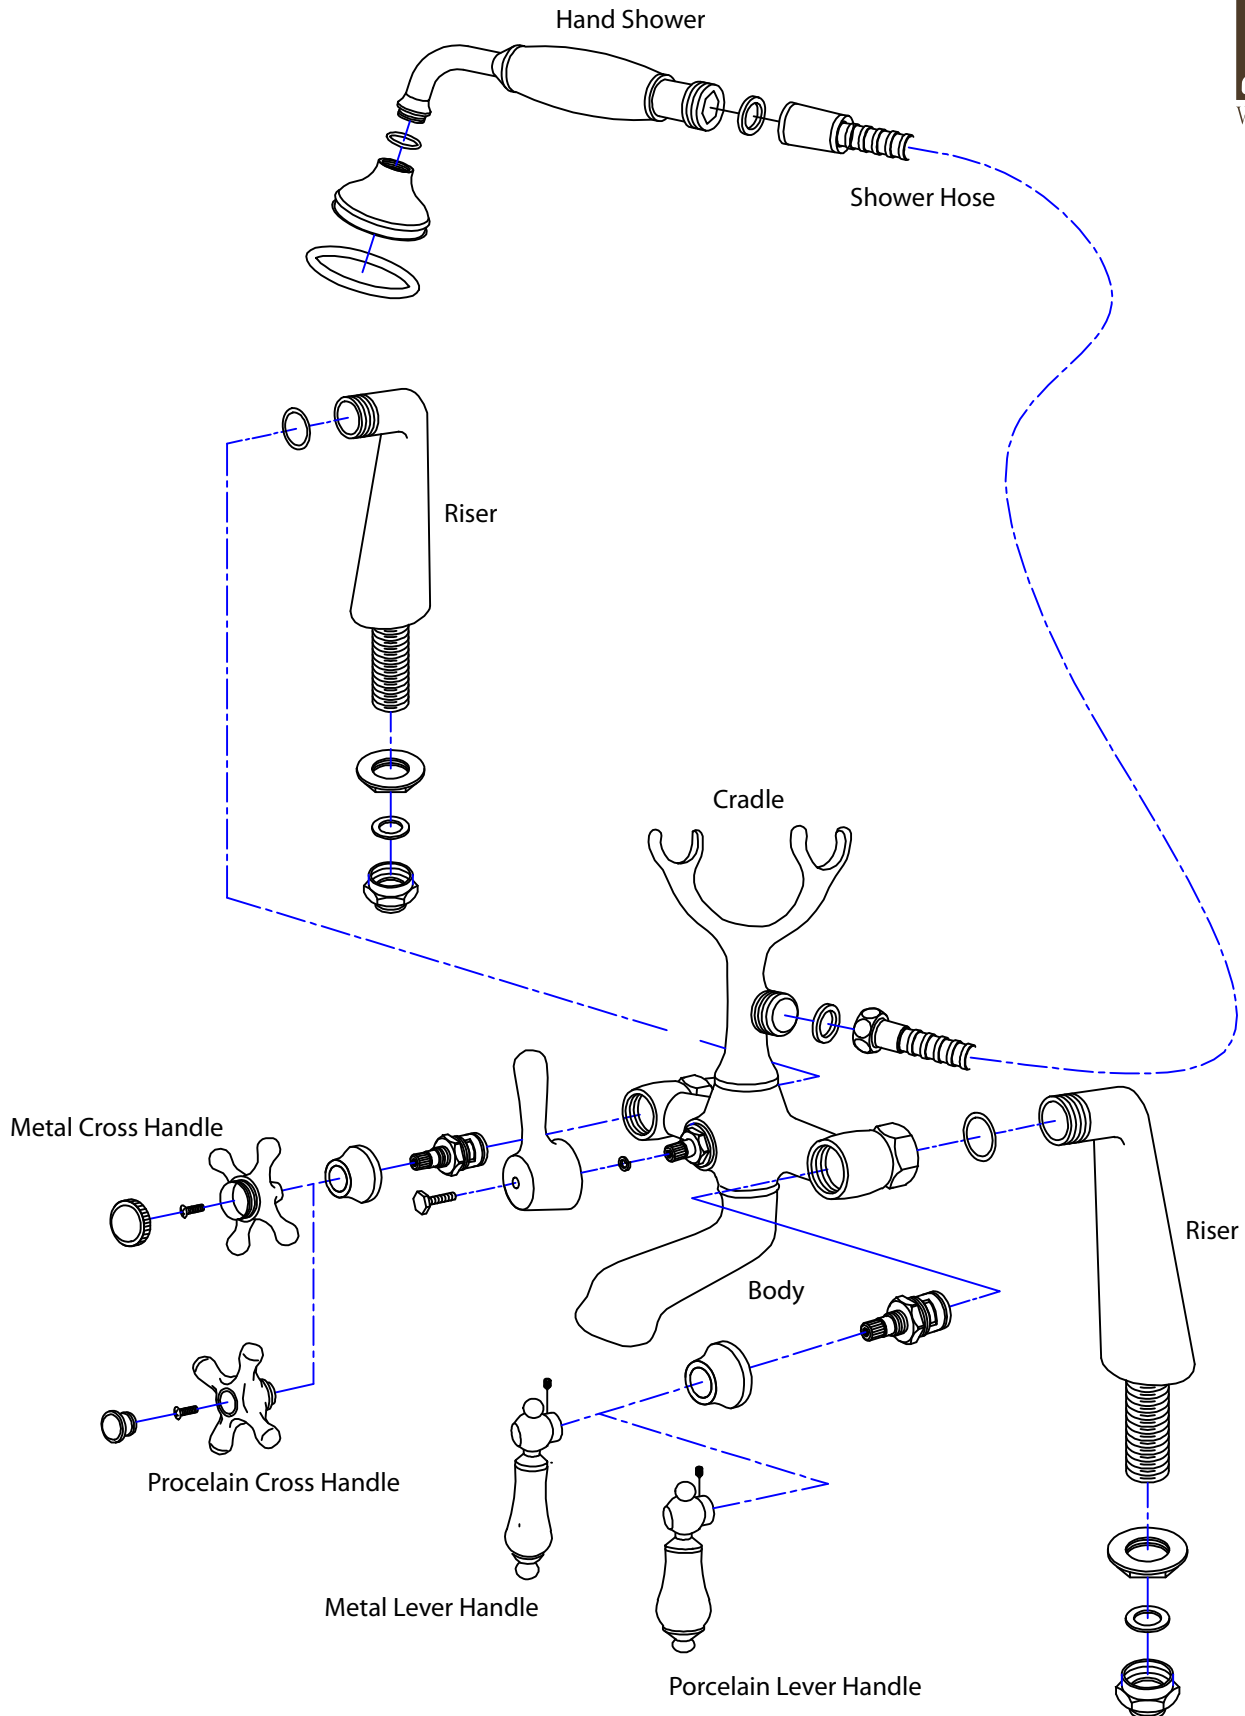

F6-0003 Tub Faucet

ASSEMBLY DIAGRAM

F6-0003 Faucet

SPECIFICATION SHEET