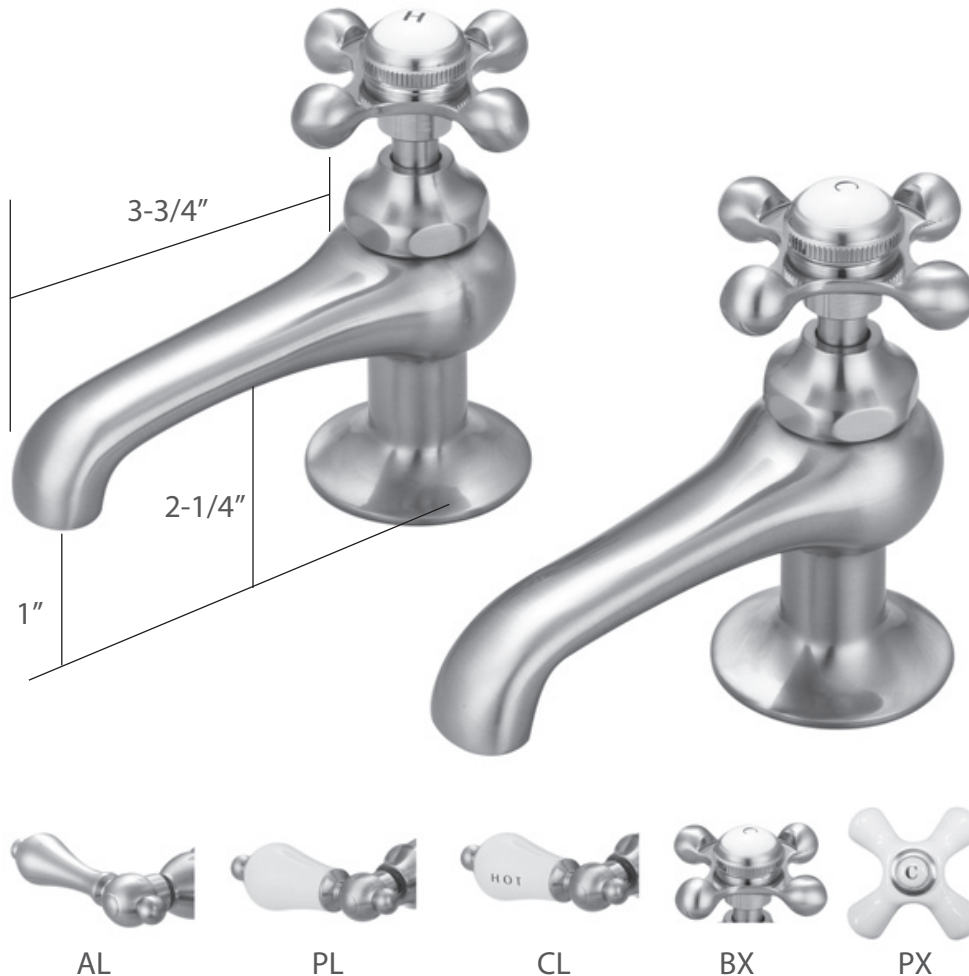

WATER
CREATION

TECHNICAL DATASHEET

Water Creation Vintage Classic Basin Cocks
Lavatory Facuet
F1-0003

Item Code: F1-0003-01 (Chrome)
F1-0003-02 (Brushed Nickel)
F1-0003-03 (Oil Rubbed Bronze)
F1-0003-05 (Polished Nickel PVD)

PRODUCT SUPPORT

Email: support@water-creation.com
Tel: 626-377-1975

Construction: Solid Brass

Connection: 1/2" NPT

Finish: Chrome, Brushed Nickel, Oil Rubbed Bronze, Polished Nickel PVD

Sink Hole Required: 2

Spout Height: 2-1/4"

Spout Reach: 3-3/4"

Flow Rate: 2.0 GPM @ 60 PSI