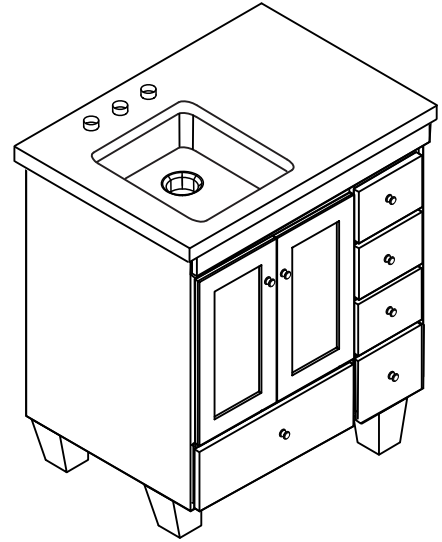

VIVA

MODEL: EVVN69-30WH

- Please check your product packaging to make sure the included accessories are in the “list of standard accessories”. If any parts are missing, please contact your local dealer immediately.
- Do not allow any sharp objects to come in contact with the cabinet, as it will scratch the surface.
- Continuous and prolonged exposure to direct sunlight may cause discoloration to the wood.
- Do not put any hot appliances directly on or near the cabinet.
- Please avoid using cleaning products that contain bleach or ammonia.
- Wood surfaces should only be cleaned with wood care products such as soapy water or furniture polish.