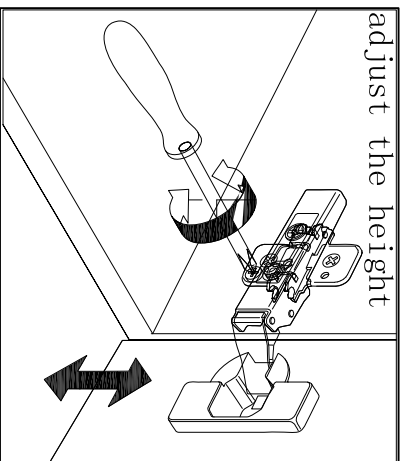

SIZE:762x560x910

PROHIBIT COPY

REQUIRED TOOLS

INSTALLATION AND ADJUSTION OF HINGE

adjust the height

adjust the lateral

adjust the deep

SKU : ES30030

SIZE:762x560x910

PROHIBIT COPY