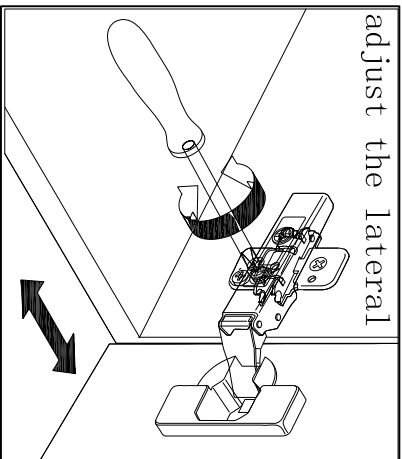

SIZE:762x560x910

PROHIBIT COPY

REQUIRED TOOLS

INSTALLATION AND ADJUSTION OF HINGE

adjust the height

adjust the lateral

adjust the deep

SKU : ES30030

SIZE:762x560x910

PROHIBIT COPY