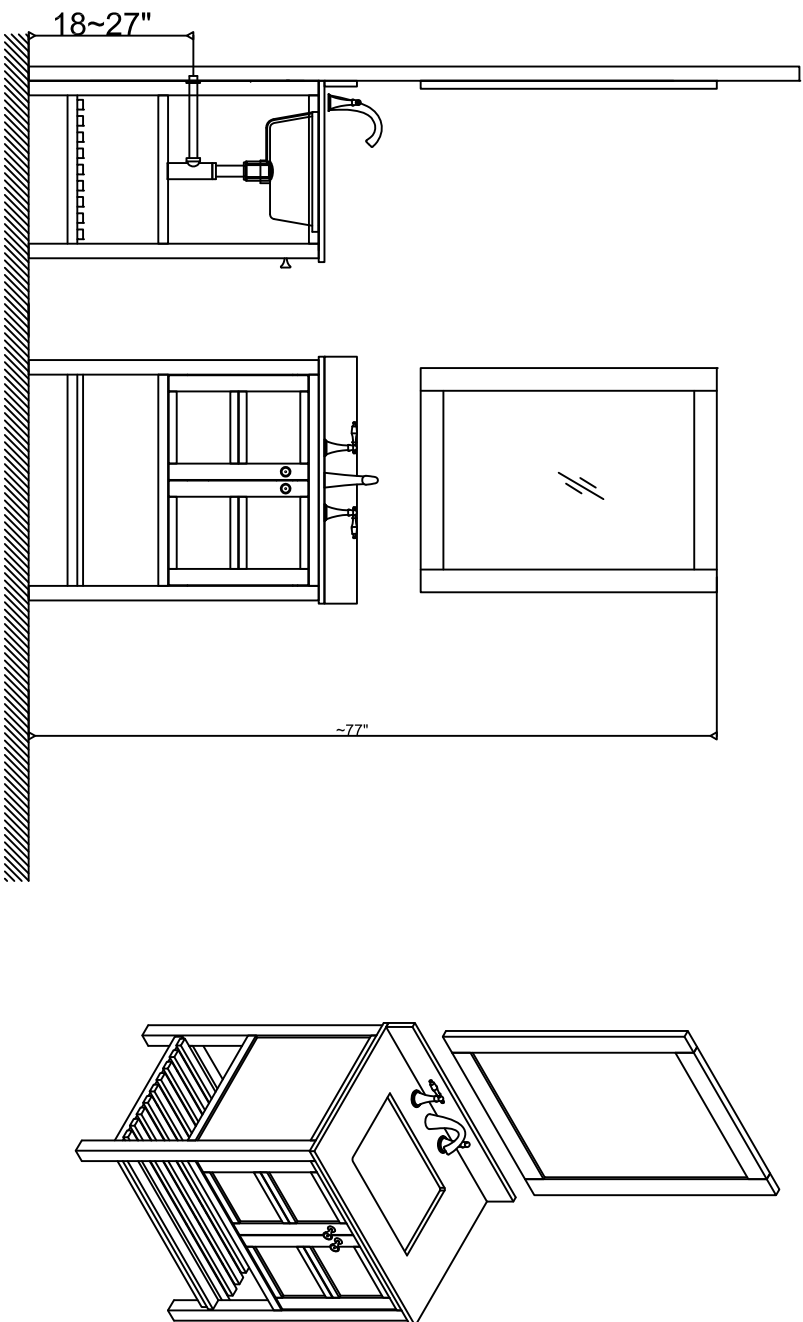

SKU : ES30030
SIZE:762x560x910
PROHIBIT COPY

. Prior to installation please check received items against the Packing List Please report any missing items to your local dealer immediately.
 . Protect all surfaces from sharp objects, high heat sources, direct prolonged sunlight and chemical hazards.
 . Professional installation recommended.

PACKING LIST

1. Main cabinet

2. Mirror

3. Basin

4. Pop up+Drain pipe

5. Faucet

6. Install screw

SKU : ES30030

SIZE:762x560x910

PROHIBIT COPY

REQUIRED TOOLS

INSTALLATION AND ADJUSTION OF HINGE

adjust the height

adjust the lateral

adjust the deep

SKU : ES30030

SIZE:762x560x910

PROHIBIT COPY