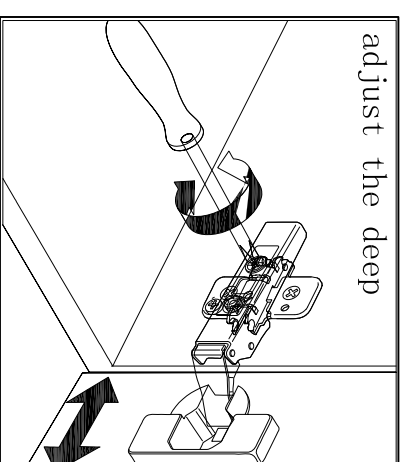

SIZE:762x560x910

PROHIBIT COPY

REQUIRED TOOLS

INSTALLATION AND ADJUSTION OF HINGE

adjust the height

adjust the lateral

adjust the deep

SKU : ES30030