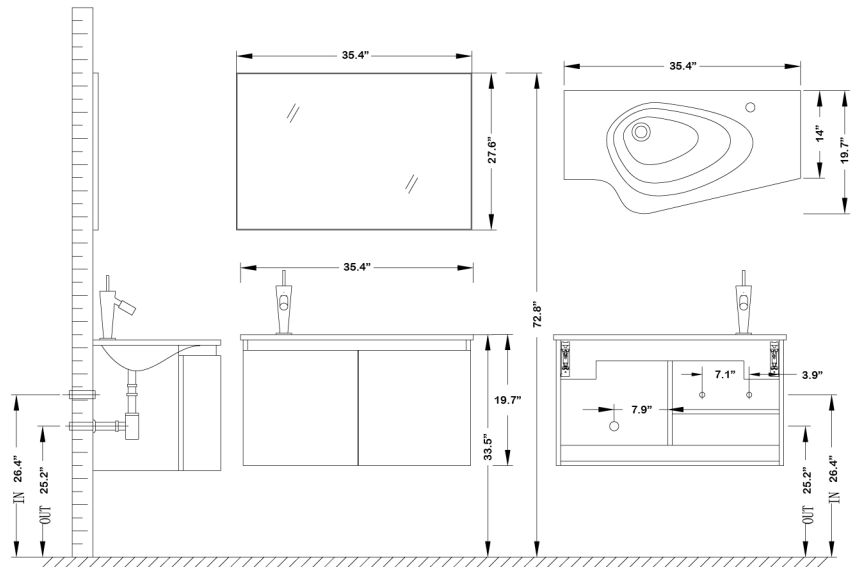

Specification

MAIN BODY PARTS

Ceramic basin/1

Main cabinet/1

Mirror/1

INSTALLATION PARTS

Install screw/2

Hafele adjustable wall hanger/2