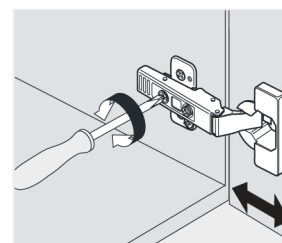

Specification

MAIN BODY PARTS

Ceramic basin/1

Main cabinet/1

Mirror/1

INSTALLATION PARTS

Install screw/2

Hafele adjustable wall hanger/2

INSTALL, REMOVE, ADJUST OF TOP FAST LOADING HINGE

install

remove

adjust the height

adjust the lateral

adjust the deep

INSTALLATION INSTRUCTIONS