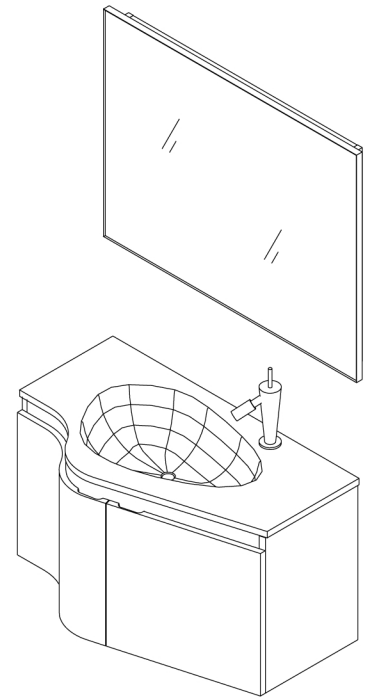

Specification

MAIN BODY PARTS

Ceramic basin/1

Main cabinet/1

Mirror/1

INSTALLATION PARTS

Install screw/2

Hafele adjustable wall hanger/2