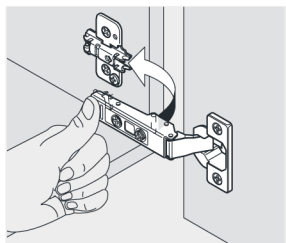

INSTALL, REMOVE, ADJUST OF TOP FAST LOADING HINGE

install