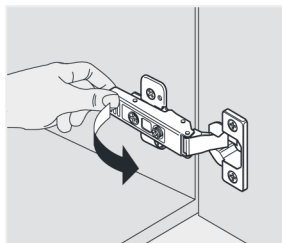

Specification

MAIN BODY PARTS

Ceramic basin/1

Main cabinet/1

Mirror/1

INSTALLATION PARTS

Install screw/2

Hafele adjustable wall hanger/2

INSTALL, REMOVE, ADJUST OF TOP FAST LOADING HINGE

install

remove

adjust the height

adjust the lateral

adjust the deep

INSTALLATION INSTRUCTIONS