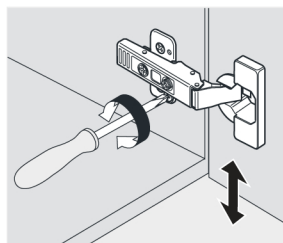

Specification

MAIN BODY PARTS

Ceramic basin/1

Main cabinet/1

Mirror/1

INSTALLATION PARTS

Install screw/2

Hafele adjustable wall hanger/2

INSTALL, REMOVE, ADJUST OF TOP FAST LOADING HINGE

install

remove

adjust the height

adjust the lateral

adjust the deep

INSTALLATION INSTRUCTIONS