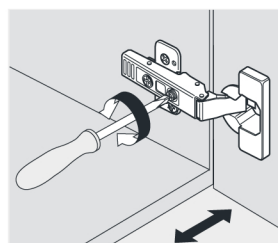

Specification

MAIN BODY PARTS

Ceramic basin/1

Main cabinet/1

Mirror/1

INSTALLATION PARTS

Install screw/2

Hafele adjustable wall hanger/2

INSTALL, REMOVE, ADJUST OF TOP FAST LOADING HINGE

install

remove

adjust the height

adjust the lateral

adjust the deep

INSTALLATION INSTRUCTIONS