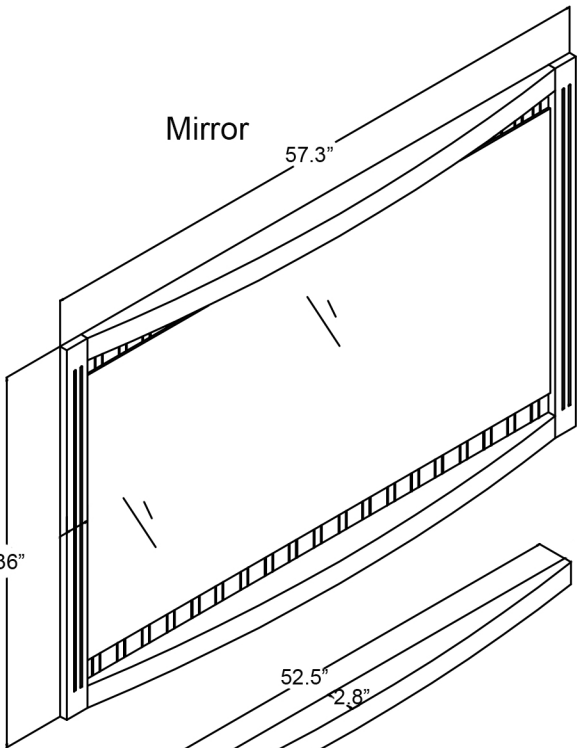

ED-52060 Specification

VIRTU USA

Mirror

57.3"

Back splash

Countertop

Vanity

59.3"

22.7"

22.8"

11.3"

22.7"

35.2"

Drawer