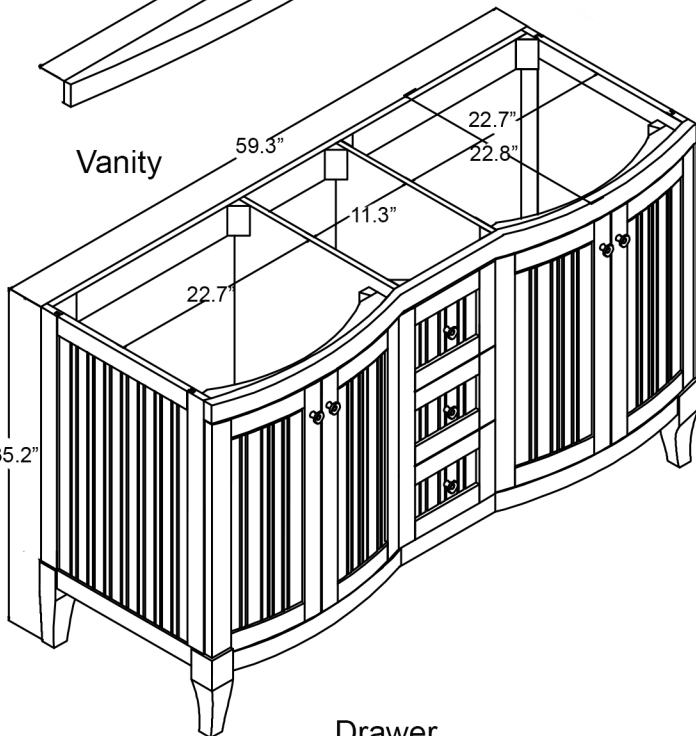

ED-52060 Specification

VIRTU USA

Mirror

57.3"

Back splash

Countertop

Vanity

59.3"

22.7"

22.8"

11.3"

22.7"

35.2"

Drawer