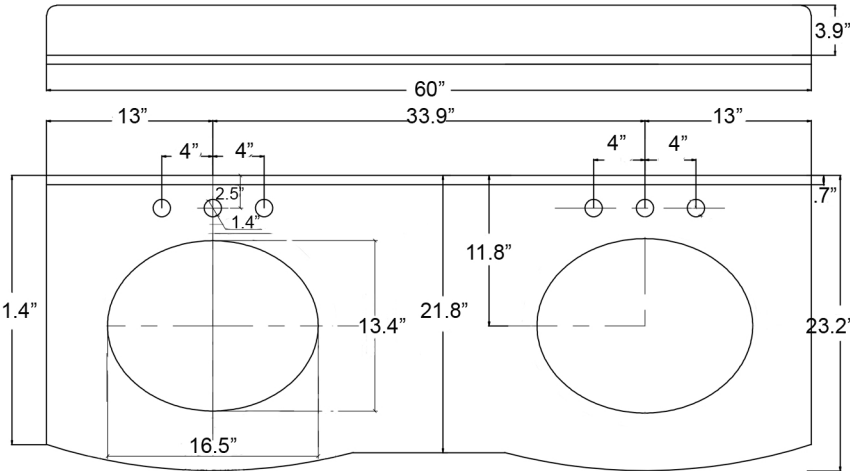

ED-52060 Specification

VIRTU USA

Mirror

57.3"

Back splash

Countertop

Vanity

59.3"

22.7"

22.8"

11.3"

22.7"

35.2"

Drawer