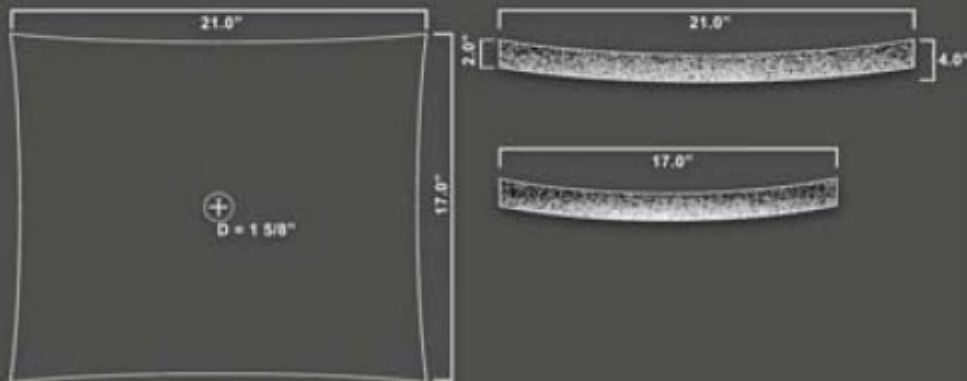

EB_S014 - Large Zen Sink - Rough Edge [21.0" x 17" x 4.0"]

EB_S014BK-P
Absolute Black Granite

EB_S014WT-P
White Travertine

Compatible Drains: EB_D001, EB_D002, EB_D003