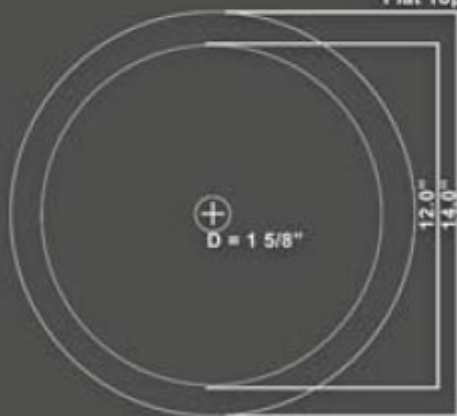

EB_S003 - Classic 14" Stone Sink Bowl [14.0" x 6.0"]

EB_S003GW-H
Guangxi White Marble

EB_S003BA-H
Black Basalt

EB_S003BT-H
Beige Travertine

EB_S003DE-H
Dark Emperador Marble

*Flat Top Rim Edge Allows For Vessel Mount or Under Mount