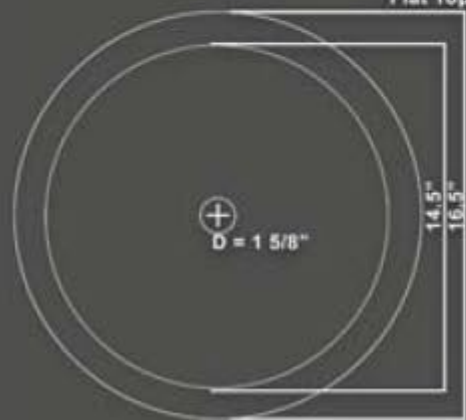

EB_S002 - Classic Stone Sink Bowl [16.5" x 5.5"]

EB_S002DE-P
Dark Emperor Marble

*Flat Top Rim Edge Allows For Vessel Mount or Under Mount

Compatible Drains: EB_D001, EB_D002, EB_D003

EB_S002BA-H
Black Basalt