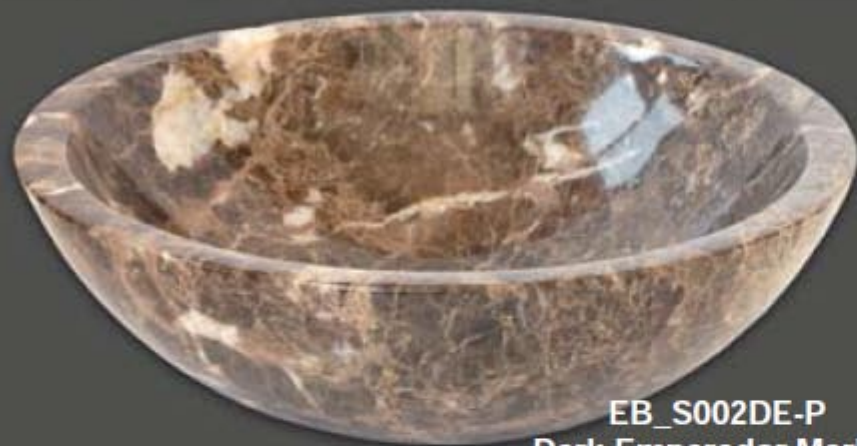

EB_S002 - Classic Stone Sink Bowl [16.5" x 5.5"]

EB_S002DE-P
Dark Emperor Marble

*Flat Top Rim Edge Allows For Vessel Mount or Under Mount

Compatible Drains: EB_D001, EB_D002, EB_D003

EB_S002BA-H
Black Basalt

EB_S002LE-P
Light Emperor Marble

EB_S002BT-P
Beige Travertine

EB_S002WO-P
White Onyx

EB_S002HO-P
Honey Onyx

EB_S002WT-P
White Travertine