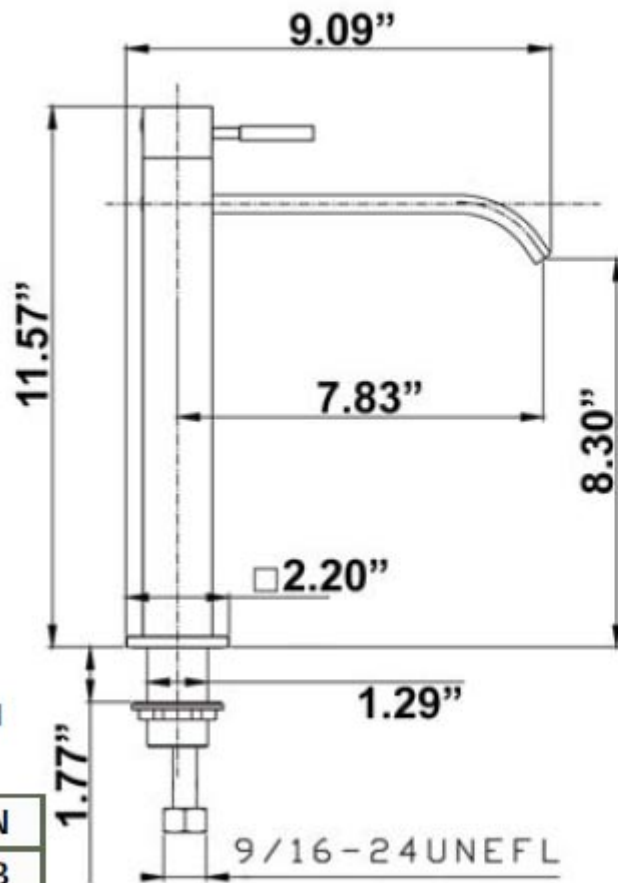

# EB\_FM006V - Meka Vessel Faucet

BN

RB

EB\_FM006VBN  
Shown

Brushed Nickel	FM006VBN
Oil Rubbed Bronze	FM006VRB