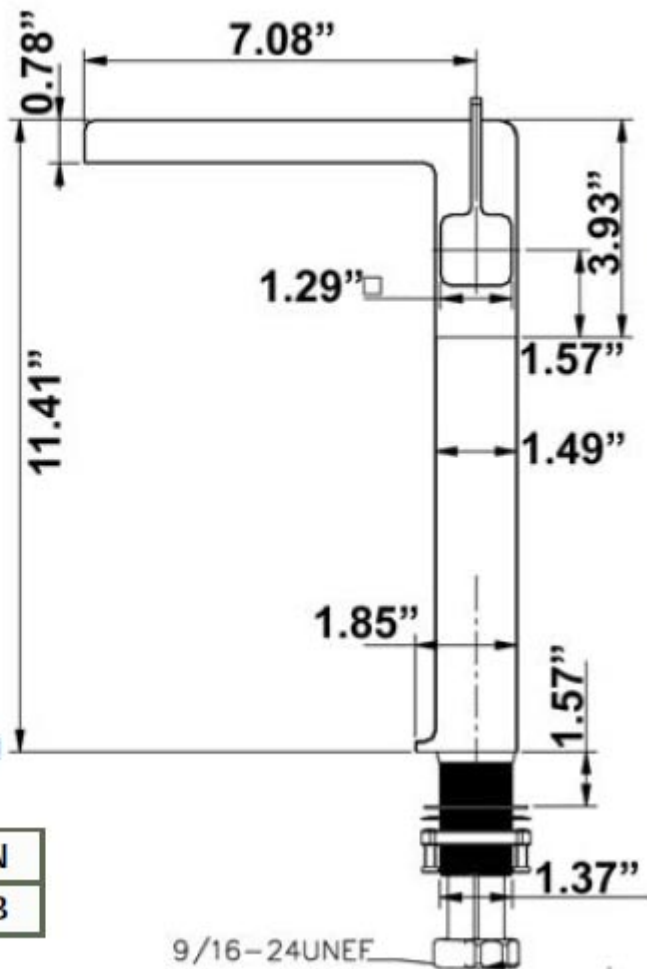

EB_FM001V - Cascada Vessel Faucet

EB_FM001VBN
Shown

BN

RB

Brushed Nickel

FM001VBN

Oil Rubbed Bronze

FM001VRB