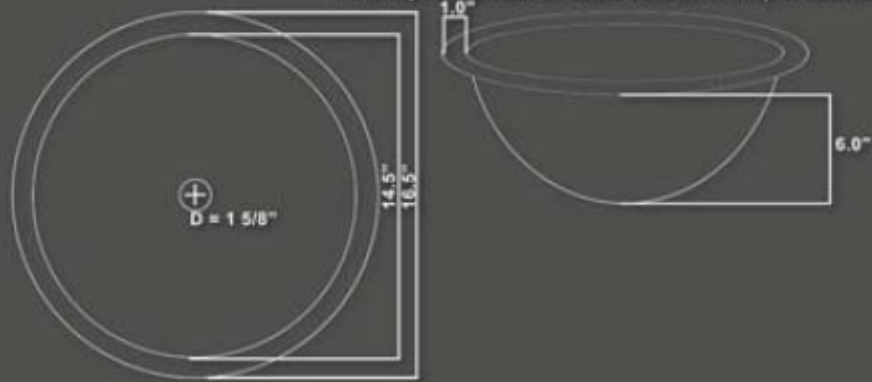

EB_C001 - Drop In / Under Mount Copper Sink [16.5" x 6.0"]

EB_C001AD
Antique Dark Copper

*Flat Top Rim Allows For Under Counter or Drop In Mounting

Compatible Drains: EB_D002, EB_D003