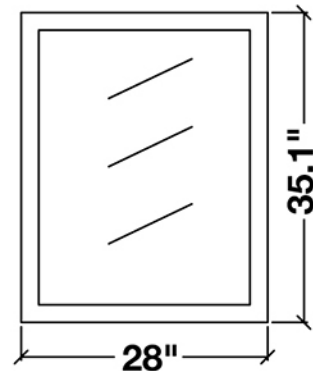

MIRROR VIEW