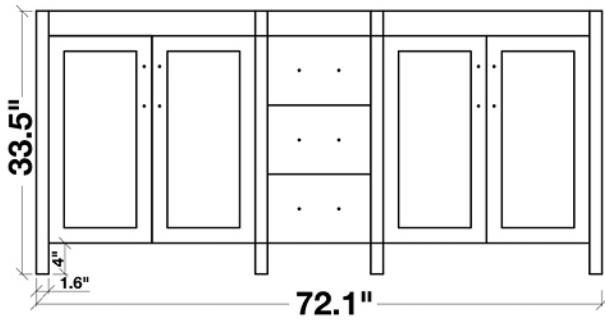

ARIEL

HOLLANDALE 73" DOUBLE SINK VANITY CABINET IN ESPRESSO

MODEL: E073D-01

Cabinet Color	Black
Cabinet Size	72.1"W x 21.5"D x 33.5"H
Mirror Color	Espresso Frame
Mirror Size	28"W x 35.1"H (two pcs)
Features	• Solid Wood Construction • Espresso Cabinet Color • Four Soft-Closing Doors • Three Full-Extension, Dove-Tail Construction, Soft-Closing Drawers • Satin Nickel Finish Hardware • Matching Framed Mirrors Included

COLLECTION:

Ariel Hollandale

FRONT

BACK VIEW

SIDE VIEW

MIRROR VIEW