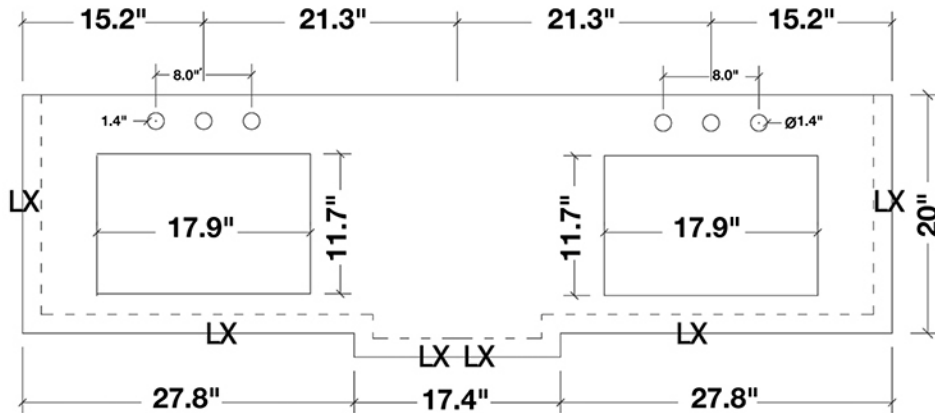

ARIEL

73" CARRARA WHITE MARBLE COUNTERTOP W/ DOUBLE SINK

MODEL: E073D-CT

Dimensions	73"W x 22"D x 1.5"H
Features	• Carrara White Marble Countertop w/ Miter-Cut Edge • Countertop Pre-Drilled for 8" Widespread Faucets • Two Ceramic, Rectangular, UPC Certified Under-Mount Sink • Matching Backsplash Included

All stone tops are finished by hand, pre-drilled for 8" widespread faucets, and double-sealed for scratch resistance and long term durability.

BACKSPLASH

TOP VIEW

MITER CUT SIDE VIEW