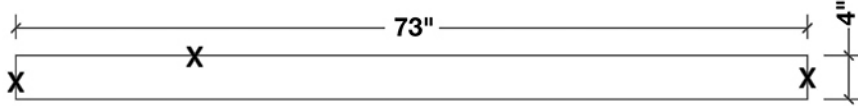

ARIEL

73" CARRARA WHITE MARBLE COUNTERTOP W/ DOUBLE SINK

MODEL: E073D-CT

Dimensions	73"W x 22"D x 1.5"H
Features	• Carrara White Marble Countertop w/ Miter-Cut Edge • Countertop Pre-Drilled for 8" Widespread Faucets • Two Ceramic, Rectangular, UPC Certified Under-Mount Sink • Matching Backsplash Included

All stone tops are finished by hand, pre-drilled for 8" widespread faucets, and double-sealed for scratch resistance and long term durability.

BACKSPLASH