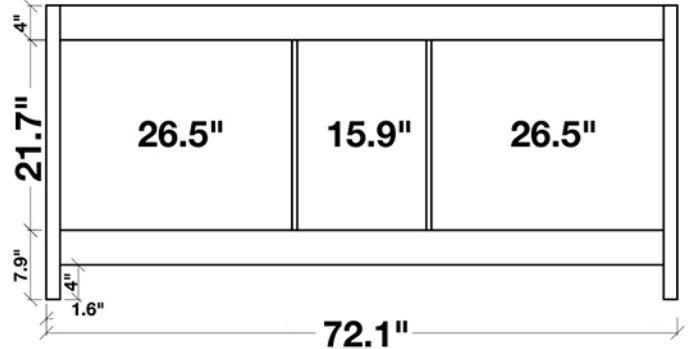

ARIEL

HOLLANDALE 73" DOUBLE SINK VANITY CABINET IN ESPRESSO

MODEL: E073D-01

Cabinet Color	Black
Cabinet Size	72.1"W x 21.5"D x 33.5"H
Mirror Color	Espresso Frame
Mirror Size	28"W x 35.1"H (two pcs)
Features	• Solid Wood Construction • Espresso Cabinet Color • Four Soft-Closing Doors • Three Full-Extension, Dove-Tail Construction, Soft-Closing Drawers • Satin Nickel Finish Hardware • Matching Framed Mirrors Included

COLLECTION:

Ariel Hollandale

FRONT

BACK VIEW

SIDE VIEW

MIRROR VIEW