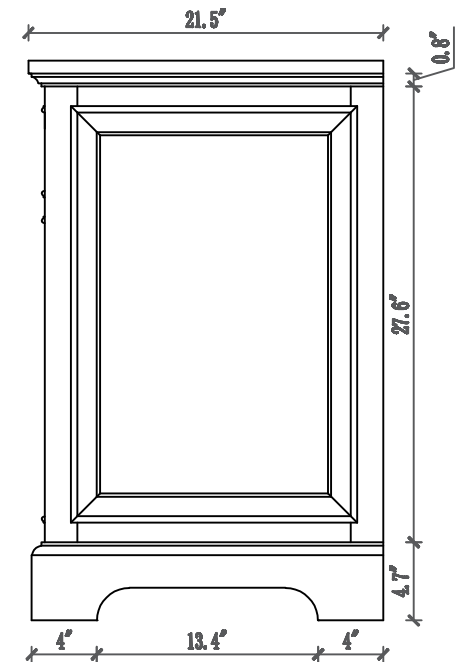

MODEL: DERBY 72WF