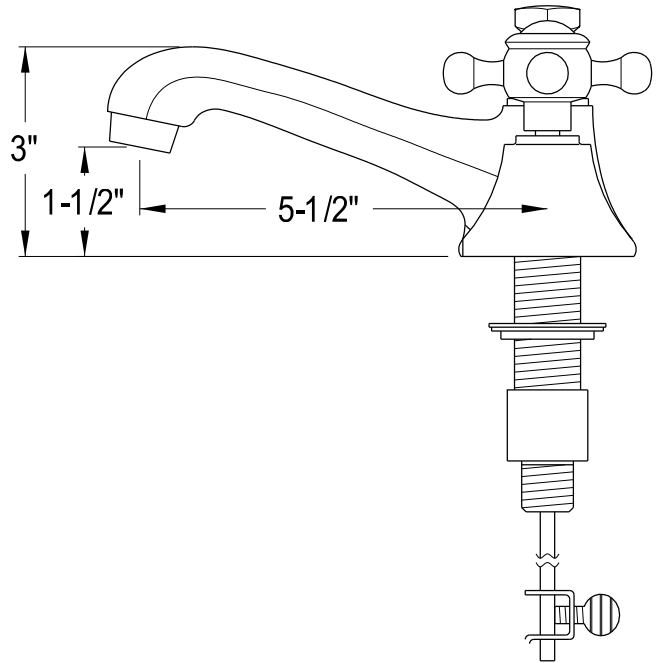

MODEL: DERBY 72WF

WATER  
CREATION

## TECHNICAL DATASHEET

Water Creation London Classic  
Wide Spread Lavatory Faucet  
F2-0009-01-BX

### PRODUCT SPECIFICATION

Construction: 100% Solid Brass  
Connection: 1/2" IPS

Finish: Chrome  
Handle Style: British Cross  
Sink Hole Required: 3  
Spout Height: 1-1/2" Aerator, 3" Overall  
Spout Reach: 5-1/2"  
Flow Rate: 2.0 GPM @ 60 PSI