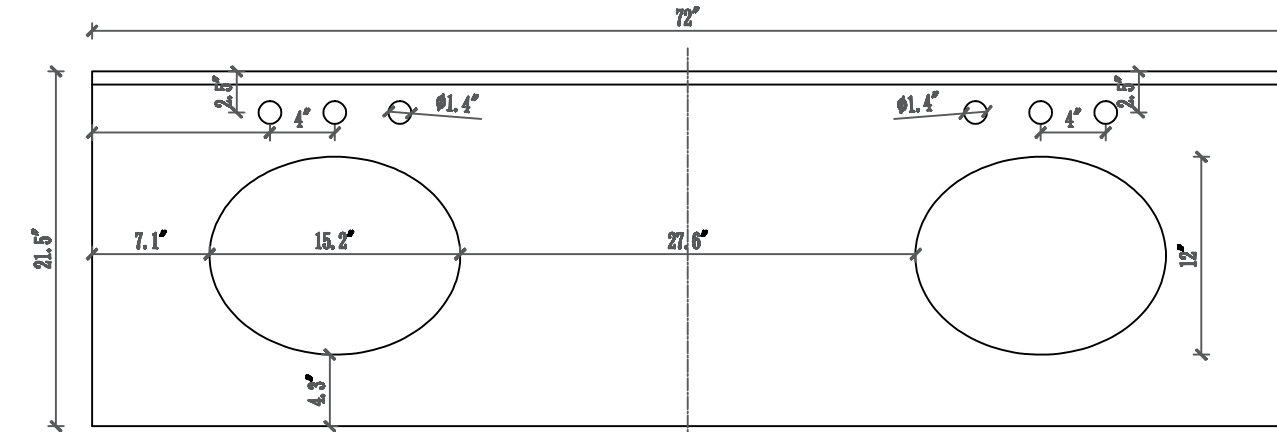

MODEL: DERBY 72WF