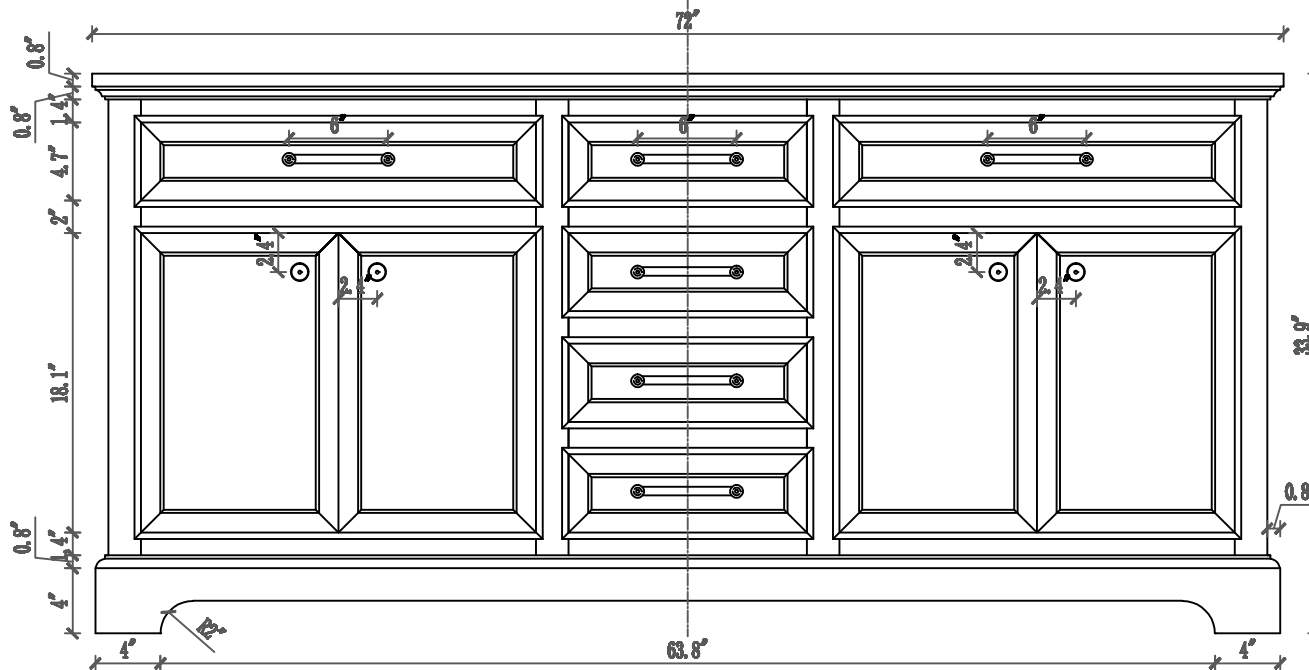

MODEL: DERBY 72WF