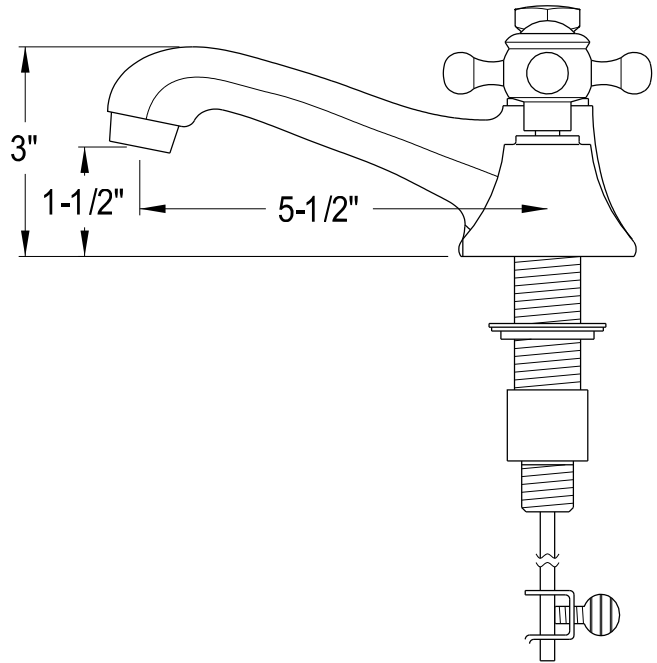

MODEL: DERBY 48WBF

WATER
CREATION

TECHNICAL DATASHEET

Water Creation London Classic
Wide Spread Lavatory Faucet
F2-0009-01-BX

PRODUCT SPECIFICATION

Construction: 100% Solid Brass
Connection: 1/2" IPS

Finish: Chrome
Handle Style: British Cross
Sink Hole Required: 3
Spout Height: 1-1/2" Aerator, 3" Overall
Spout Reach: 5-1/2"
Flow Rate: 2.0 GPM @ 60 PSI