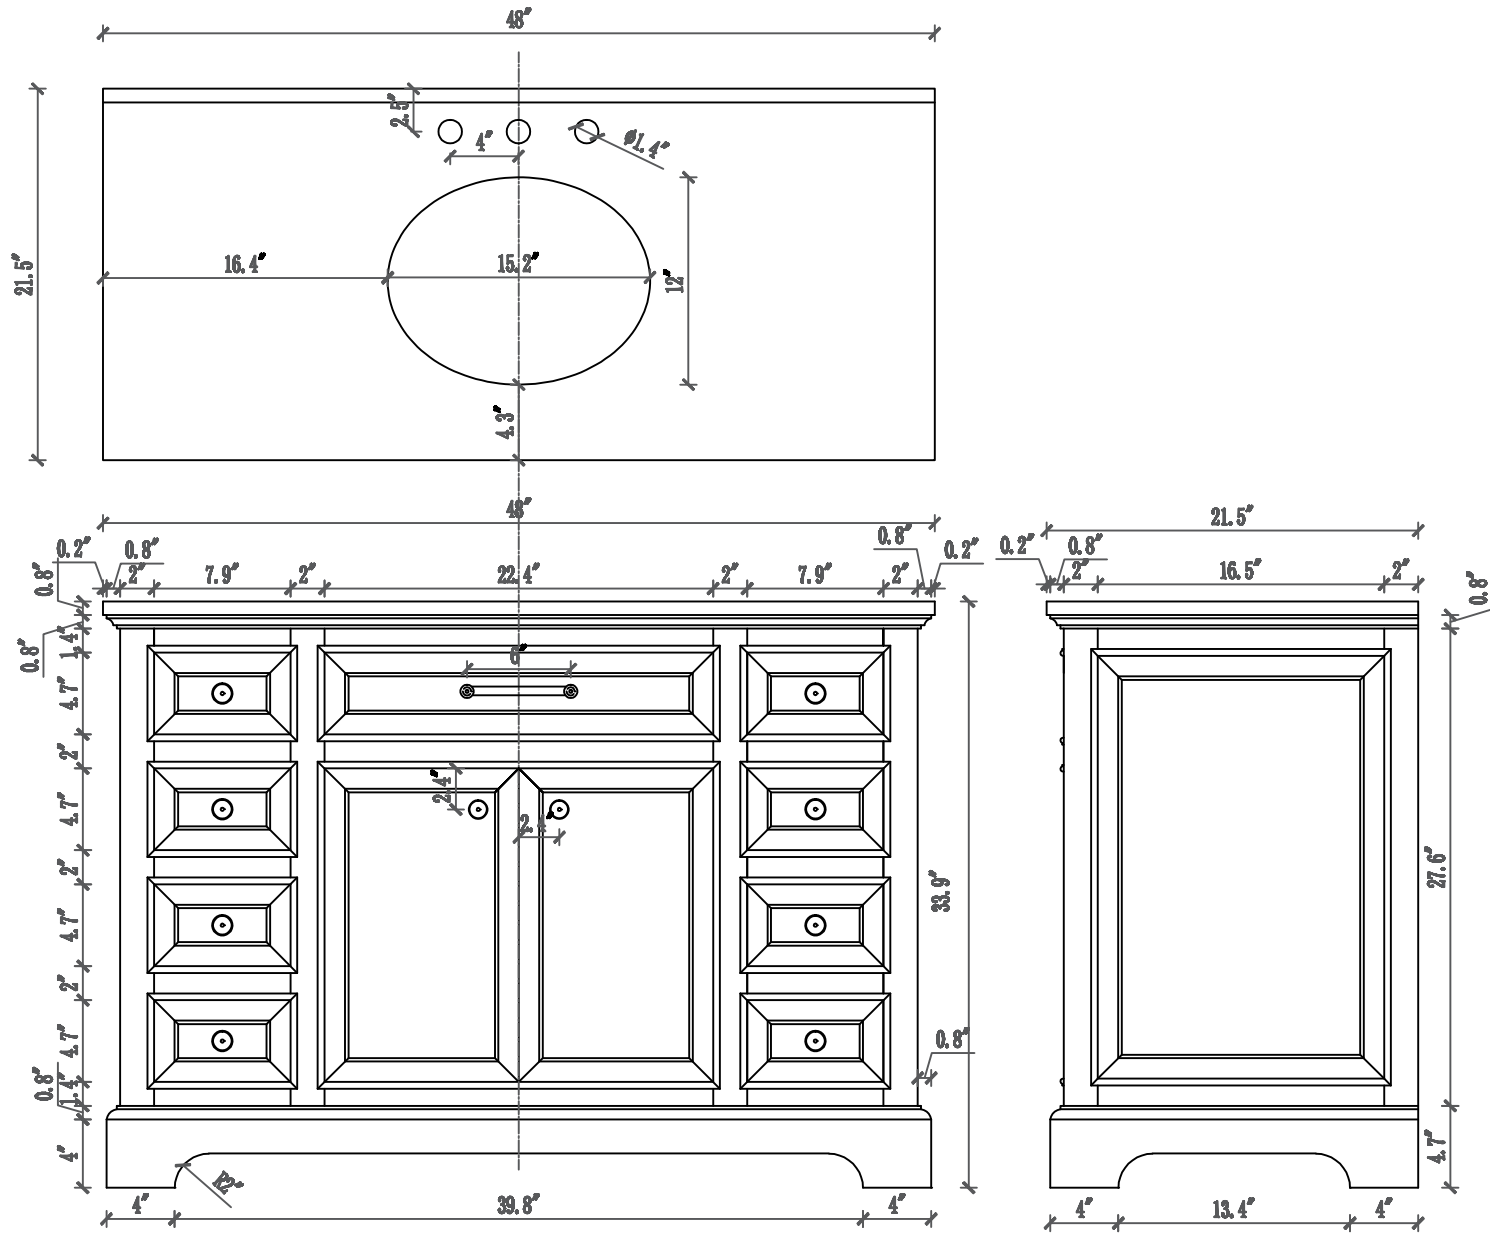

MODEL: DERBY 48WBF

WATER
CREATION

TECHNICAL DATASHEET

Water Creation London Classic
Wide Spread Lavatory Faucet
F2-0009-01-BX

PRODUCT SPECIFICATION

Construction: 100% Solid Brass
Connection: 1/2" IPS

Finish: Chrome
Handle Style: British Cross
Sink Hole Required: 3
Spout Height: 1-1/2" Aerator, 3" Overall
Spout Reach: 5-1/2"
Flow Rate: 2.0 GPM @ 60 PSI