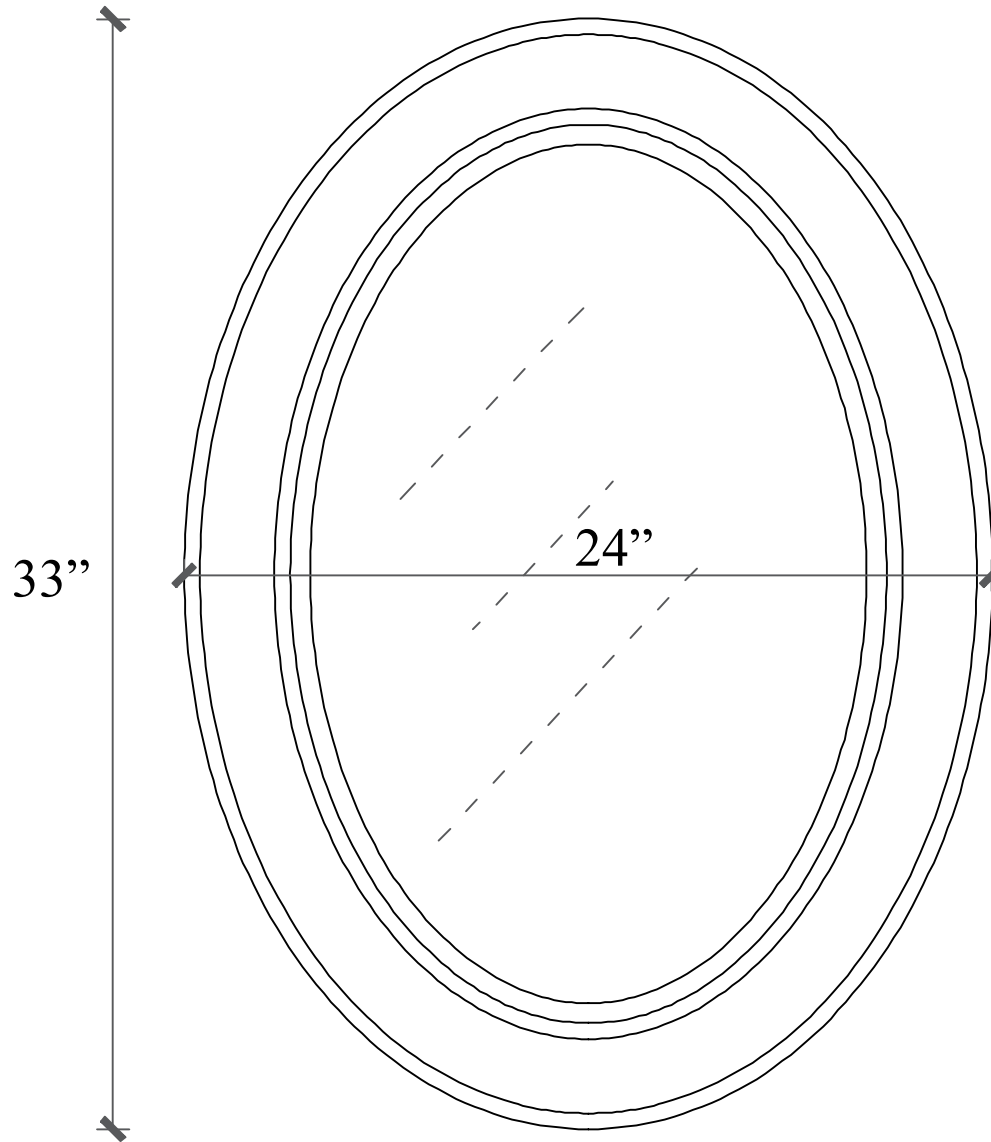

MODEL: DERBY 48WBF

WATER
CREATION

TECHNICAL DATASHEET

Water Creation London Classic
Wide Spread Lavatory Faucet
F2-0009-01-BX

PRODUCT SPECIFICATION

Construction: 100% Solid Brass
Connection: 1/2" IPS

Finish: Chrome
Handle Style: British Cross
Sink Hole Required: 3
Spout Height: 1-1/2" Aerator, 3" Overall
Spout Reach: 5-1/2"
Flow Rate: 2.0 GPM @ 60 PSI