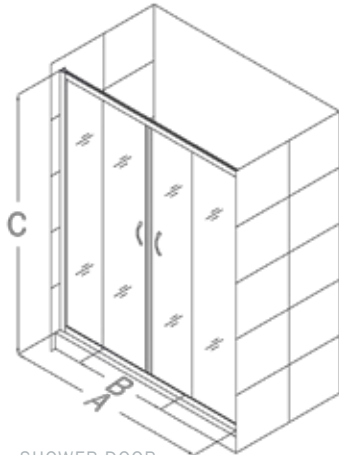

VISIONS™ SHOWER & TUB DOOR

DREAMLINE™
dream in style

SHOWER & TUB DOOR VISIONS™

TAKES A FRESH LOOK AT MODERN STYLE AND INNOVATIVE DESIGN

The **VISIONS** sliding tub and shower doors by DreamLine, maintain a frameless glass design and a unique four panel configuration. The two outer panels are stationary, while the two inner panels slide open to create a sprawling center entry. With the look of custom glass, **VISIONS** tub and shower doors create a stunning focal point that complements any bathroom decor from ultra-modern to traditional.

TUB DOOR

SHOWER DOOR

SHOWER DOOR WITH OPTIONAL BASE

- Two sliding doors open from center, flanked by two stationary panels
- 1/4" (6mm) tempered clear glass
- Chrome or brushed nickel hardware
- Anodized aluminum profiles and guide rails
- Width may be trimmed up to 4"
- Out-of-plumb and width adjustment up to 1" on each side
- Optional SlimLine base and backwall