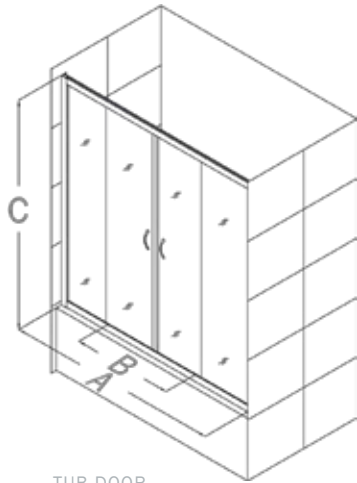

VISIONS™ SHOWER & TUB DOOR

DREAMLINE™
dream in style

SHOWER & TUB DOOR VISIONS™

TAKES A FRESH LOOK AT MODERN STYLE AND INNOVATIVE DESIGN

The **VISIONS** sliding tub and shower doors by DreamLine, maintain a frameless glass design and a unique four panel configuration. The two outer panels are stationary, while the two inner panels slide open to create a sprawling center entry. With the look of custom glass, **VISIONS** tub and shower doors create a stunning focal point that complements any bathroom decor from ultra-modern to traditional.

TUB DOOR

SHOWER DOOR

SHOWER DOOR WITH OPTIONAL BASE

- Two sliding doors open from center, flanked by two stationary panels
- 1/4" (6mm) tempered clear glass
- Chrome or brushed nickel hardware
- Anodized aluminum profiles and guide rails
- Width may be trimmed up to 4"
- Out-of-plumb and width adjustment up to 1" on each side
- Optional SlimLine base and backwall