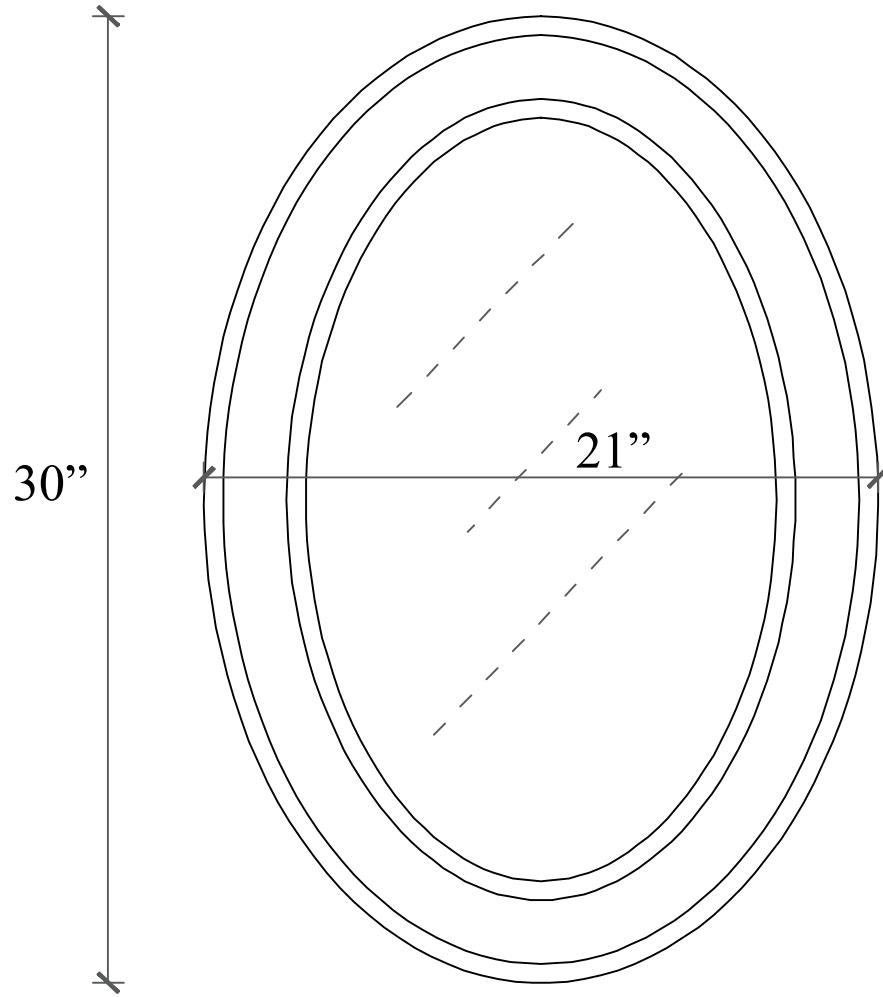

MODEL: DERBY 24GBF

WATER
CREATION

TECHNICAL DATASHEET

Water Creation London Classic
Wide Spread Lavatory Faucet
F2-0009-01-BX

PRODUCT SPECIFICATION

Construction: 100% Solid Brass
Connection: 1/2" IPS

Finish: Chrome
Handle Style: British Cross
Sink Hole Required: 3
Spout Height: 1-1/2" Aerator, 3" Overall
Spout Reach: 5-1/2"
Flow Rate: 2.0 GPM @ 60 PSI