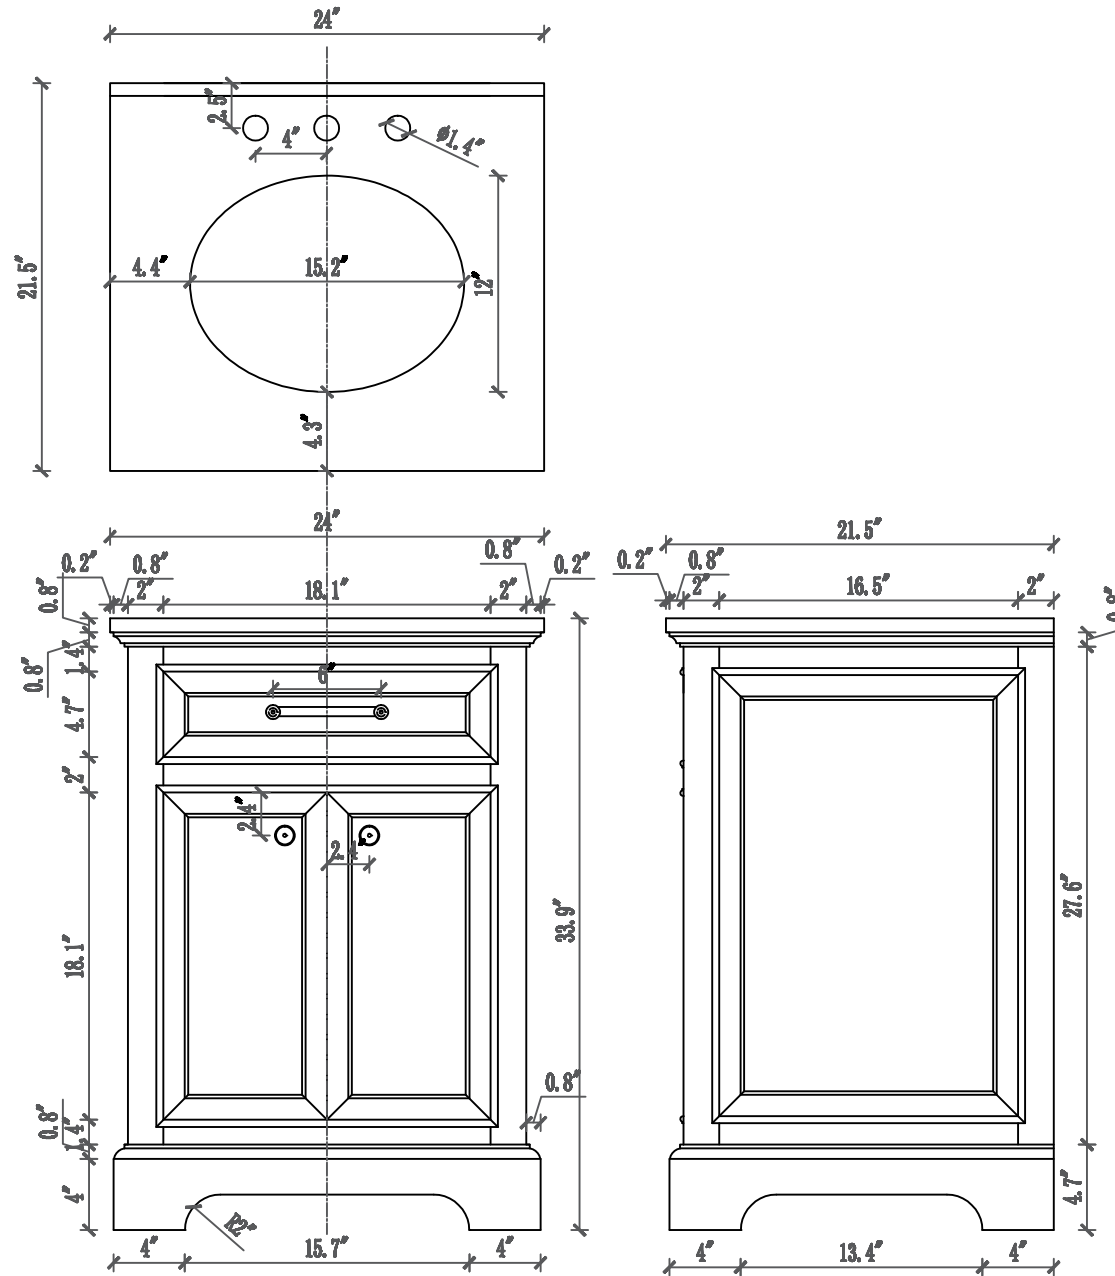

MODEL: DERBY 24GBF

WATER
CREATION

TECHNICAL DATASHEET

Water Creation London Classic
Wide Spread Lavatory Faucet
F2-0009-01-BX

PRODUCT SPECIFICATION

Construction: 100% Solid Brass
Connection: 1/2" IPS

Finish: Chrome
Handle Style: British Cross
Sink Hole Required: 3
Spout Height: 1-1/2" Aerator, 3" Overall
Spout Reach: 5-1/2"
Flow Rate: 2.0 GPM @ 60 PSI