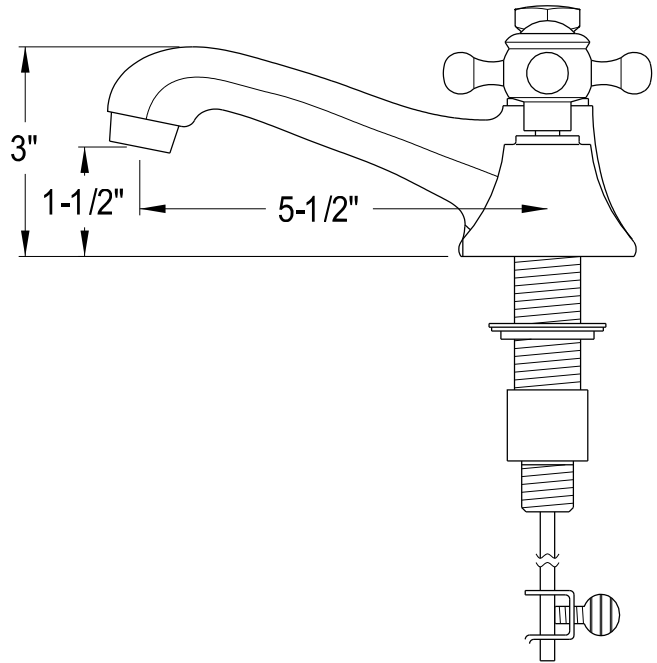

MODEL: DERBY 24GBF

WATER
CREATION

TECHNICAL DATASHEET

Water Creation London Classic
Wide Spread Lavatory Faucet
F2-0009-01-BX

PRODUCT SPECIFICATION

Construction: 100% Solid Brass
Connection: 1/2" IPS

Finish: Chrome
Handle Style: British Cross
Sink Hole Required: 3
Spout Height: 1-1/2" Aerator, 3" Overall
Spout Reach: 5-1/2"
Flow Rate: 2.0 GPM @ 60 PSI