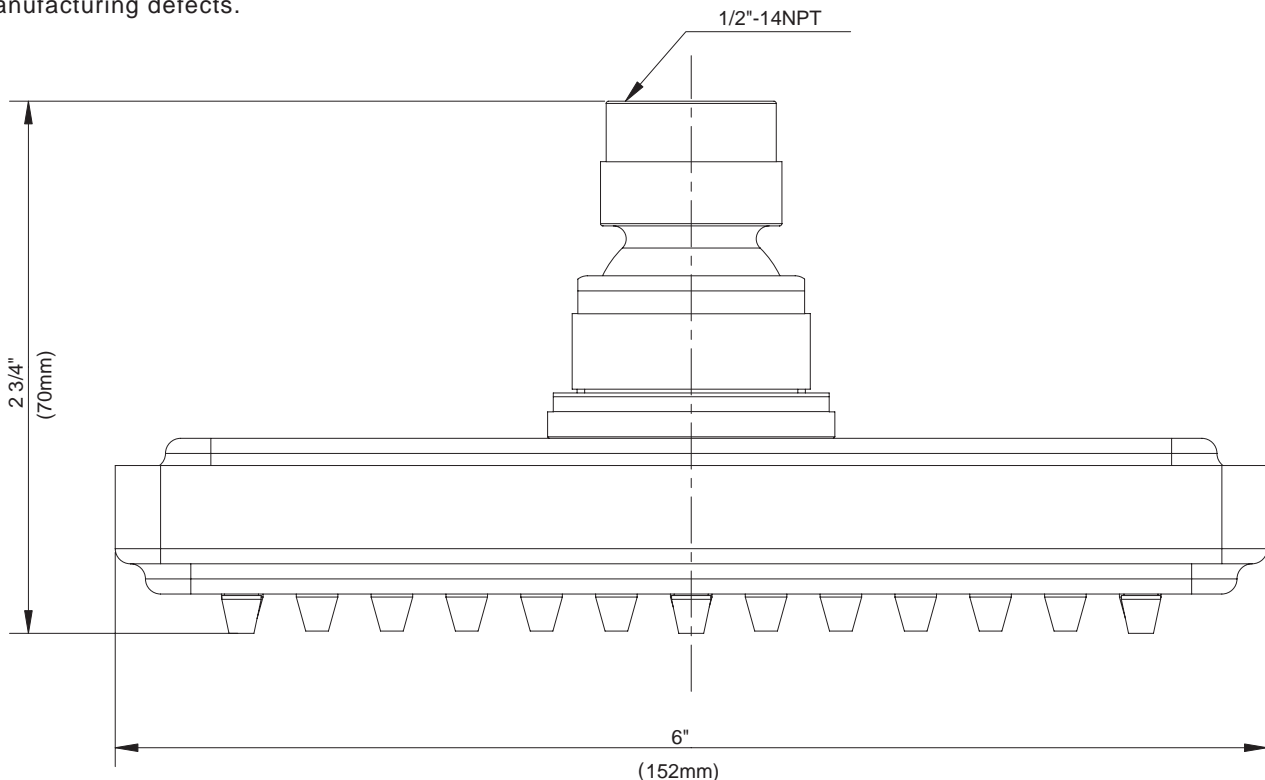

6" SQUARE SUNFLOWER SHOWERHEAD

Description

- 6" square sunflower showerhead
- Solid brass construction

Flow & Valving

D461160

Available Colors & Finish

- Chrome
- Brushed Nickel (BN)

Flow Rate

- Conforms to Energy Policy Act of 1992 - maximum flow rate at 80psi of 2.5gpm.

Standards

- Listed IAPMO/UPC
- CSA B125
- Energy policy act of 1992

Warranty

Danze showerheads are covered by a manufacturer's limited "lifetime" warranty for manufacturing defects.