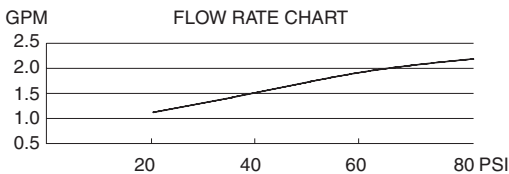

6" SQUARE SUNFLOWER SHOWERHEAD

Description

- 6" square sunflower showerhead
- Solid brass construction

Flow & Valving

D461160

Available Colors & Finish

- Chrome
- Brushed Nickel (BN)

Flow Rate

- Conforms to Energy Policy Act of 1992 - maximum flow rate at 80psi of 2.5gpm.

Standards

- Listed IAPMO/UPC
- CSA B125
- Energy policy act of 1992

Warranty

Danze showerheads are covered by a manufacturer's limited "lifetime" warranty for manufacturing defects.