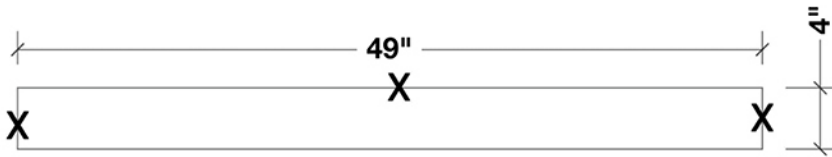

MODEL: D049S-CT

Dimensions

49"W x 22"D x 1.5"H

Features

- Carrara White Marble Countertop w/ Miter-Cut Edge
- Countertop Pre-Drilled for 8" Widespread Faucets
- One Ceramic, Rectangular, UPC Certified Under-Mount Sink
- Matching Backsplash Included

All stone tops are finished by hand, pre-drilled for 8" widespread faucets, and double-sealed for scratch resistance and long term durability.

BACKSPLASH

TOP VIEW

MITER CUT SIDE VIEW