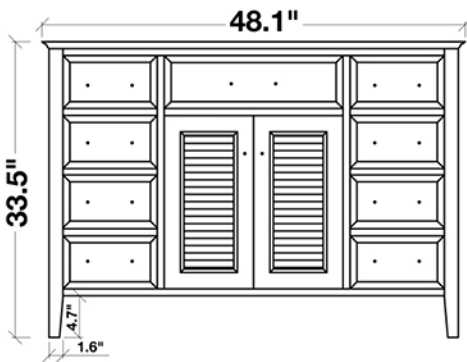

ARIEL

KENSINGTON 49" SINGLE SINK VANITY CABINET IN WHITE

MODEL: D049S-02

Cabinet Color	White
Cabinet Size	48.1"W x 21.5"D x 33.5"H
Mirror Color	White Frame
Mirror Size	28"W x 35.1"H
Features	<ul style="list-style-type: none">• Solid Wood Construction• White Cabinet Color• Two Soft-Closing Doors• Eight Full-Extension, Dove-Tail Construction, Soft-Closing Drawers and One Decorative Faux Drawer• Satin Nickel Finish Hardware• Matching Framed Mirror Included

COLLECTION:

Ariel Kensington

FRONT

BACK VIEW

SIDE VIEW

MIRROR VIEW

ARIEL

49" CARRARA WHITE MARBLE COUNTERTOP W/ SINGLE SINK

MODEL: D049S-CT

Dimensions

49"W x 22"D x 1.5"H

Features

- Carrara White Marble Countertop w/ Miter-Cut Edge
- Countertop Pre-Drilled for 8" Widespread Faucets
- One Ceramic, Rectangular, UPC Certified Under-Mount Sink
- Matching Backsplash Included