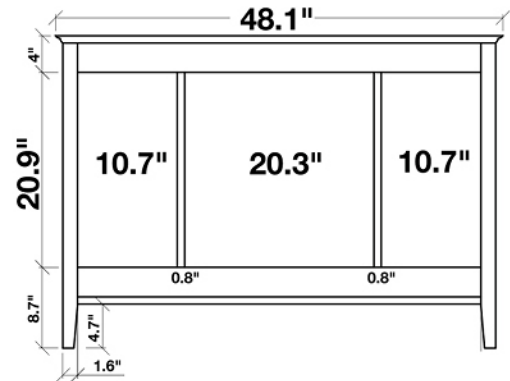

ARIEL

KENSINGTON 49" SINGLE SINK VANITY CABINET IN WHITE

MODEL: D049S-02

Cabinet Color	White
Cabinet Size	48.1"W x 21.5"D x 33.5"H
Mirror Color	White Frame
Mirror Size	28"W x 35.1"H
Features	<ul style="list-style-type: none">• Solid Wood Construction• White Cabinet Color• Two Soft-Closing Doors• Eight Full-Extension, Dove-Tail Construction, Soft-Closing Drawers and One Decorative Faux Drawer• Satin Nickel Finish Hardware• Matching Framed Mirror Included

COLLECTION:

Ariel Kensington

FRONT

BACK VIEW

SIDE VIEW

MIRROR VIEW

ARIEL

49" CARRARA WHITE MARBLE COUNTERTOP W/ SINGLE SINK

MODEL: D049S-CT

Dimensions

49"W x 22"D x 1.5"H

Features

- Carrara White Marble Countertop w/ Miter-Cut Edge
- Countertop Pre-Drilled for 8" Widespread Faucets
- One Ceramic, Rectangular, UPC Certified Under-Mount Sink
- Matching Backsplash Included