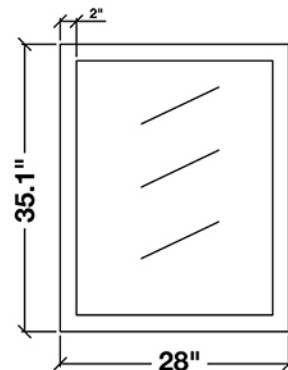

ARIEL

KENSINGTON 49" SINGLE SINK VANITY CABINET IN WHITE

MODEL: D049S-02

Cabinet Color	White
Cabinet Size	48.1"W x 21.5"D x 33.5"H
Mirror Color	White Frame
Mirror Size	28"W x 35.1"H
Features	<ul style="list-style-type: none">• Solid Wood Construction• White Cabinet Color• Two Soft-Closing Doors• Eight Full-Extension, Dove-Tail Construction, Soft-Closing Drawers and One Decorative Faux Drawer• Satin Nickel Finish Hardware• Matching Framed Mirror Included

COLLECTION:

Ariel Kensington

FRONT

BACK VIEW

SIDE VIEW

MIRROR VIEW

ARIEL

49" CARRARA WHITE MARBLE COUNTERTOP W/ SINGLE SINK

MODEL: D049S-CT

Dimensions

49"W x 22"D x 1.5"H

Features

- Carrara White Marble Countertop w/ Miter-Cut Edge
- Countertop Pre-Drilled for 8" Widespread Faucets
- One Ceramic, Rectangular, UPC Certified Under-Mount Sink
- Matching Backsplash Included