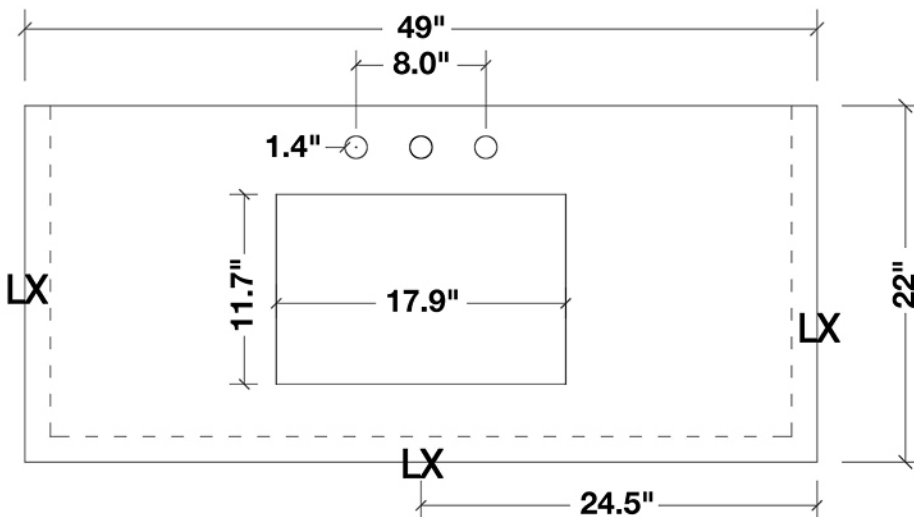

ARIEL

KENSINGTON 49" SINGLE SINK VANITY CABINET IN WHITE

MODEL: D049S-02

Cabinet Color	White
Cabinet Size	48.1"W x 21.5"D x 33.5"H
Mirror Color	White Frame
Mirror Size	28"W x 35.1"H
Features	<ul style="list-style-type: none">• Solid Wood Construction• White Cabinet Color• Two Soft-Closing Doors• Eight Full-Extension, Dove-Tail Construction, Soft-Closing Drawers and One Decorative Faux Drawer• Satin Nickel Finish Hardware• Matching Framed Mirror Included

MODEL: D049S-CT

Dimensions

49"W x 22"D x 1.5"H

Features

- Carrara White Marble Countertop w/ Miter-Cut Edge
- Countertop Pre-Drilled for 8" Widespread Faucets
- One Ceramic, Rectangular, UPC Certified Under-Mount Sink
- Matching Backsplash Included

All stone tops are finished by hand, pre-drilled for 8" widespread faucets, and double-sealed for scratch resistance and long term durability.

BACKSPLASH

TOP VIEW

MITER CUT SIDE VIEW