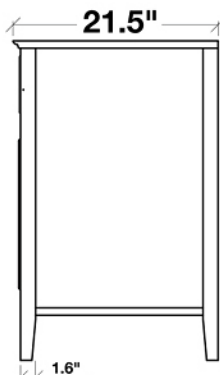

ARIEL

KENSINGTON 49" SINGLE SINK VANITY CABINET IN WHITE

MODEL: D049S-02

Cabinet Color	White
Cabinet Size	48.1"W x 21.5"D x 33.5"H
Mirror Color	White Frame
Mirror Size	28"W x 35.1"H
Features	<ul style="list-style-type: none">• Solid Wood Construction• White Cabinet Color• Two Soft-Closing Doors• Eight Full-Extension, Dove-Tail Construction, Soft-Closing Drawers and One Decorative Faux Drawer• Satin Nickel Finish Hardware• Matching Framed Mirror Included

COLLECTION:

Ariel Kensington

FRONT

BACK VIEW

SIDE VIEW

MIRROR VIEW

ARIEL

49" CARRARA WHITE MARBLE COUNTERTOP W/ SINGLE SINK

MODEL: D049S-CT

Dimensions

49"W x 22"D x 1.5"H

Features

- Carrara White Marble Countertop w/ Miter-Cut Edge
- Countertop Pre-Drilled for 8" Widespread Faucets
- One Ceramic, Rectangular, UPC Certified Under-Mount Sink
- Matching Backsplash Included