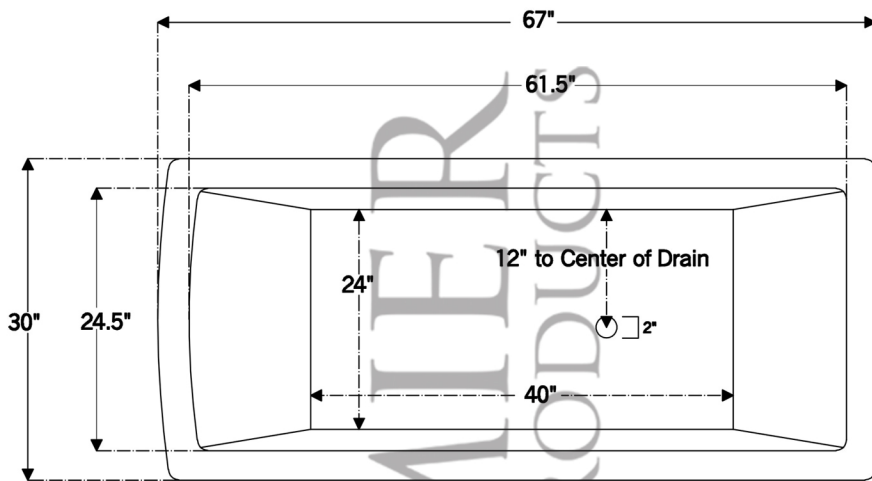

PREMIER
COPPER PRODUCTS

MODEL NUMBER: BTSC67DB

- * Description: 67" Copper Canoa Single Slipper Bathtub
- * Outer Dimensions: 67" x 30" x 30"
- * Drain Opening: 2"
- * Finish: Oil Rubbed Bronze
- * Gauge: 16