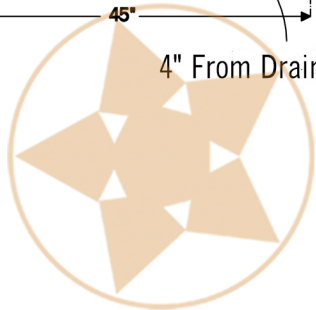

* ORB: Oil Rubbed Bronze