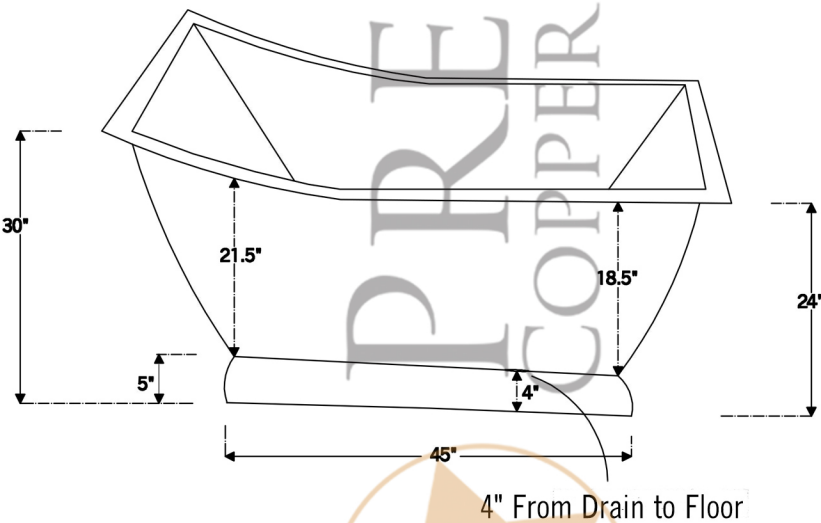

* ORB: Oil Rubbed Bronze