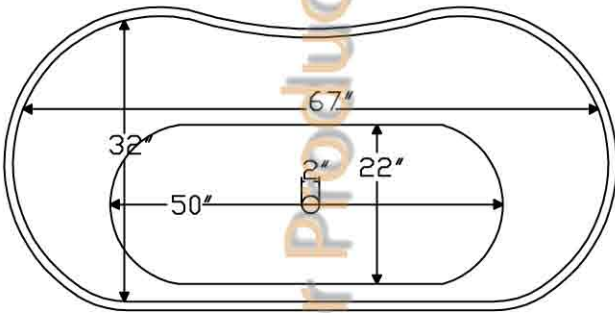

Premier Copper Products

ITEM # BTN67DB COPPER DOUBLE SLIPPER TUB

OUTER DIMENSIONS: 67"X32"X32"
DRAIN SIZE: 2" CENTER

IMPORTANT: THIS PRODUCT IS HAND CRAFTED AND SMALL VARIANCES MAY OCCUR. DIMENSIONS MAY VARY UP TO 1/2". DO NOT MAKE ANY INSTALLATION CUTS UNTIL YOU RECEIVE YOUR TUB.