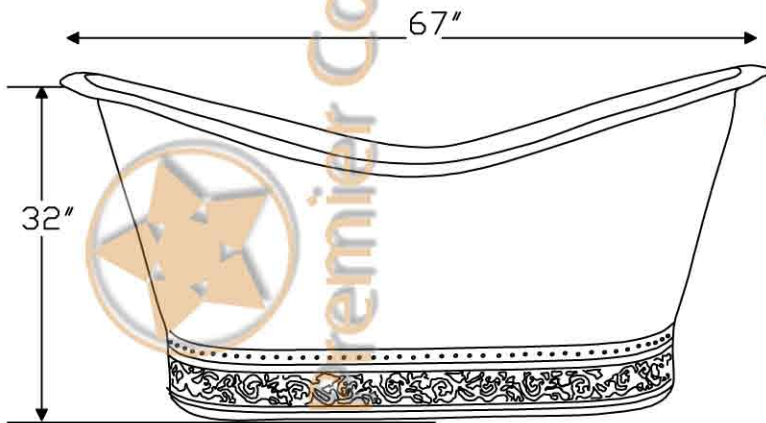

Premier Copper Products

ITEM # BTN67DB COPPER DOUBLE SLIPPER TUB

OUTER DIMENSIONS: 67"X32"X32"
DRAIN SIZE: 2" CENTER

IMPORTANT: THIS PRODUCT IS HAND CRAFTED AND SMALL VARIANCES MAY OCCUR. DIMENSIONS MAY VARY UP TO 1/2". DO NOT MAKE ANY INSTALLATION CUTS UNTIL YOU RECEIVE YOUR TUB.