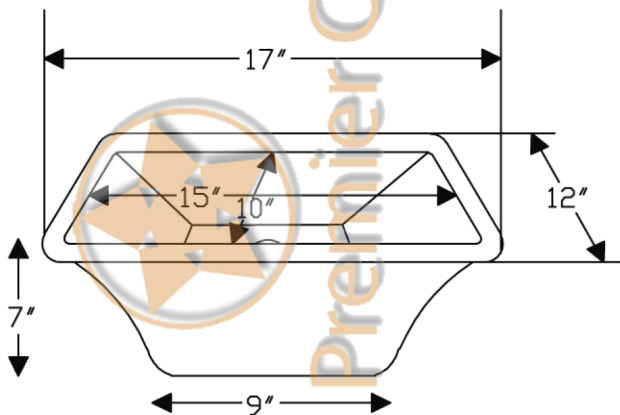

PREMIER
COPPER PRODUCTS

MODEL NUMBER: BRECEM3

- * Description: Rectangle Copper Bar Sink in in Electroless Nickel w/ 3.5" Drain Size
- * Outer Dimensions: 17" x 12" x 7"
- * Inner Dimensions: 15" x 10" x 7"
- * Rim: 1"
- * Drain Opening: 3.5" Bar Standard
- * Finish: Electroless Nickel

This product is hand crafted, small variances in color and size may occur.
Dimensions may vary up to 1/4". Do not make any installation cuts until you receive your item(s).