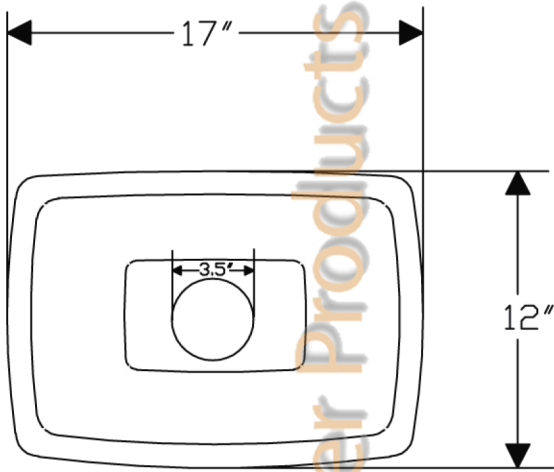

PREMIER
COPPER PRODUCTS

MODEL NUMBER: BRECEM3

- * Description: Rectangle Copper Bar Sink in in Electroless Nickel w/ 3.5" Drain Size
- * Outer Dimensions: 17" x 12" x 7"
- * Inner Dimensions: 15" x 10" x 7"
- * Rim: 1"
- * Drain Opening: 3.5" Bar Standard
- * Finish: Electroless Nickel

This product is hand crafted, small variances in color and size may occur.
Dimensions may vary up to 1/4". Do not make any installation cuts until you receive your item(s).