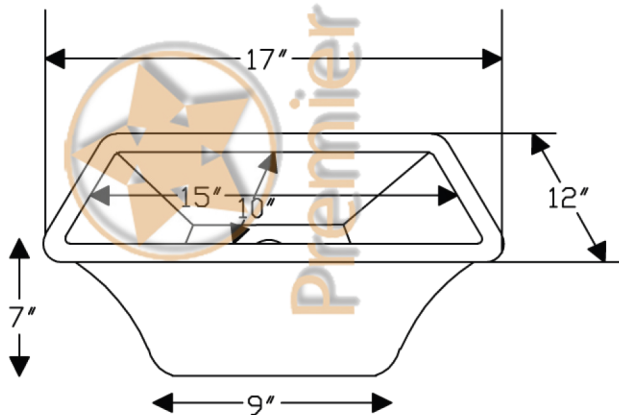

PREMIER
COPPER PRODUCTS

MODEL NUMBER: BRECE2

- * Description: Rectangle Copper Bar Sink in Electroless Nickel w/ 2" Drain Size
- * Outer Dimensions: 17" x 12" x 7"
- * Inner Dimensions: 15" x 10" x 7"
- * Rim: 1"
- * Drain Opening: 2" Bar Standard
- * Finish: Electroless Nickel

This product is hand crafted, small variances in color and size may occur.
Dimensions may vary up to 1/4". Do not make any installation cuts until you receive your item(s).