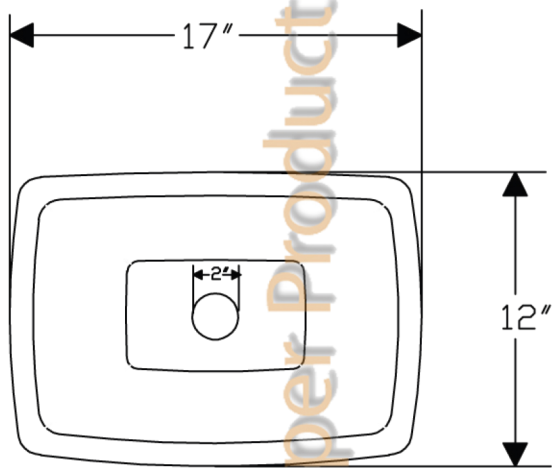

PREMIER
COPPER PRODUCTS

MODEL NUMBER: BRECE2

- * Description: Rectangle Copper Bar Sink in Electroless Nickel w/ 2" Drain Size
- * Outer Dimensions: 17" x 12" x 7"
- * Inner Dimensions: 15" x 10" x 7"
- * Rim: 1"
- * Drain Opening: 2" Bar Standard
- * Finish: Electroless Nickel

This product is hand crafted, small variances in color and size may occur.
Dimensions may vary up to 1/4". Do not make any installation cuts until you receive your item(s).