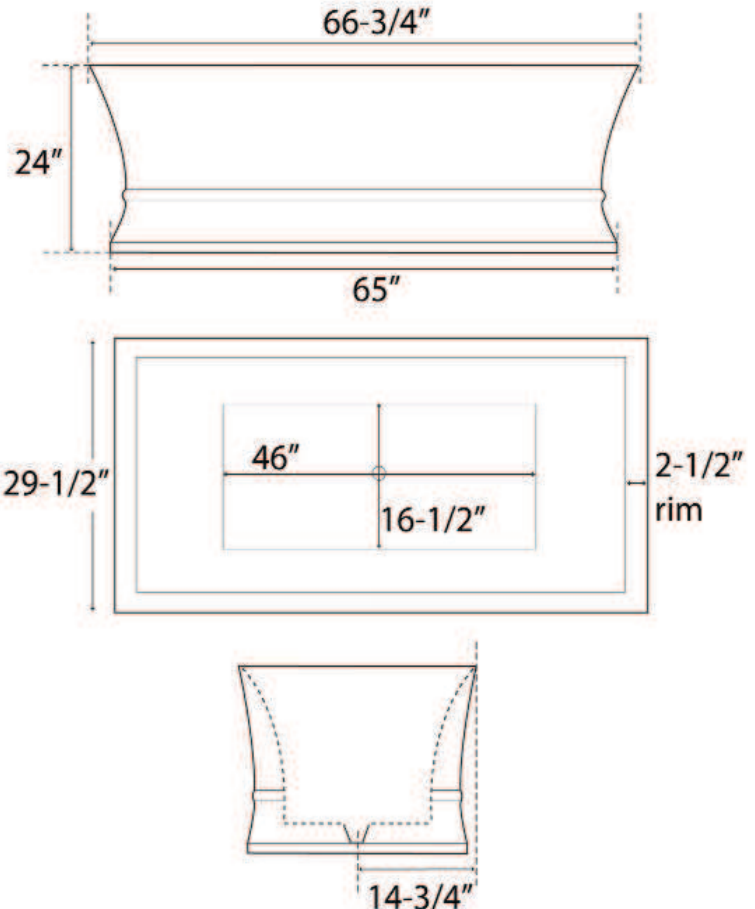

**THAYER
67" ACRYLIC
RECTANGULAR TUB**

Cat. No.
ATCRECN67B

L: 66 3/4"
W: 29 1/2"
H: 24"

Water depth: 17 1/2" to top of tub

The following is recommended for ATCRECN tubs:
 •Faucets: part #7901 or 7913
 •Leg tub drain: part #5599LT

Gallon Capacity: 57
 Shipping Weight: 425 lbs.
 Empty Weight: 200 lbs.
 Filled Weight: 676 lbs.

Features:

- ▶ Interior and exterior walls acrylic sheets
- ▶ Space between walls partially filled with fiberglass & resin
- ▶ For use with a freestanding tub filler or faucet mounted on the wall
- ▶ No faucet holes
- ▶ No overflow
- ▶ Tub is thoroughly inspected before shipment

Dimensions of fixture are nominal and specifications subject to change without notice.