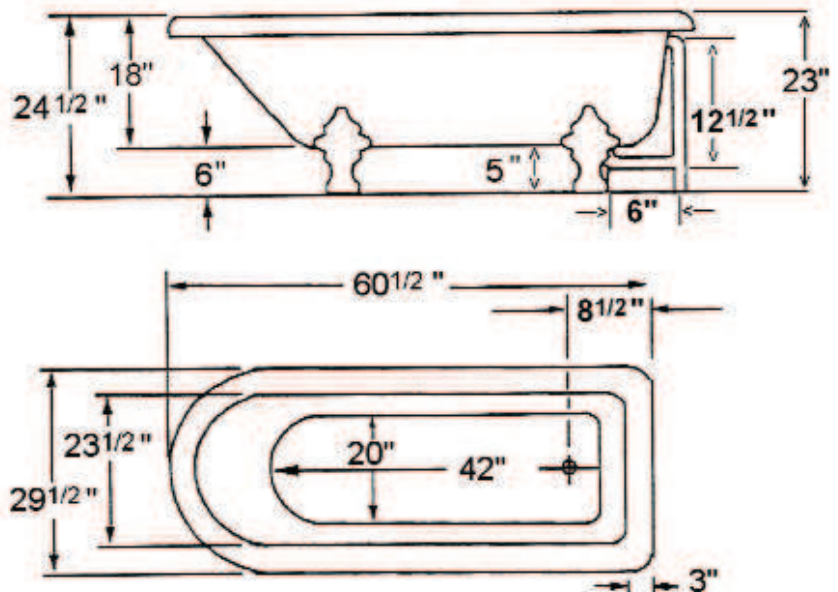

Dimensions are nominal and specifications subject to change without notice.