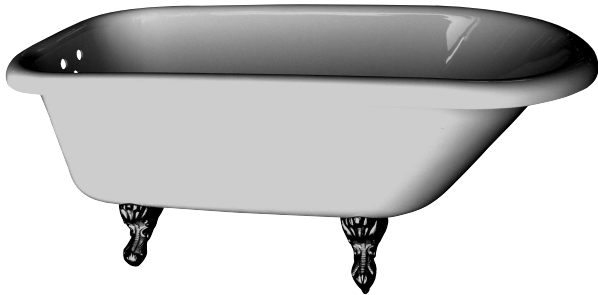

ANTHEA ACRYLIC ROLL TOP TUB

Cat. No.
ADTR60

L: 60"
W: 20"
H: 24 1/2" (from floor)
18" (from bottom of tub)

**The following is recommended for
ADTR60 tubs**

- Tub wall-mounted faucets
- Double offset bath supplies: **Part# 5576**
- Leg tub drain: **Part# 5599**

Do not use with rigid, freestanding supplies

Gallon Capacity: 40
Shipping Weight: 110 lbs.
Empty Weight: 90 lbs.
Filled Weight: 410 lbs.

All ATR60 tubs have 3 3/8" centers in tub wall.

Features:

- ▶ Inside finish is either White or Bisque to match outside color
- ▶ Ball and Claw Feet available in 8 finishes
- ▶ Smooth acrylic surface inside and out
- ▶ Tubs ship with feet attached and leveled
- ▶ Tubs thoroughly inspected before shipment

Tub Colors

WH White
BQ Bisque

Foot Finishes

BP Polished Brass	PN Polished Nickel
CP Polished Chrome	BQ Bisque
BN Brushed Nickel	BL Black
ORB Oil Rubbed Bronze	WH White

Dimensions are nominal and specifications subject to change without notice.