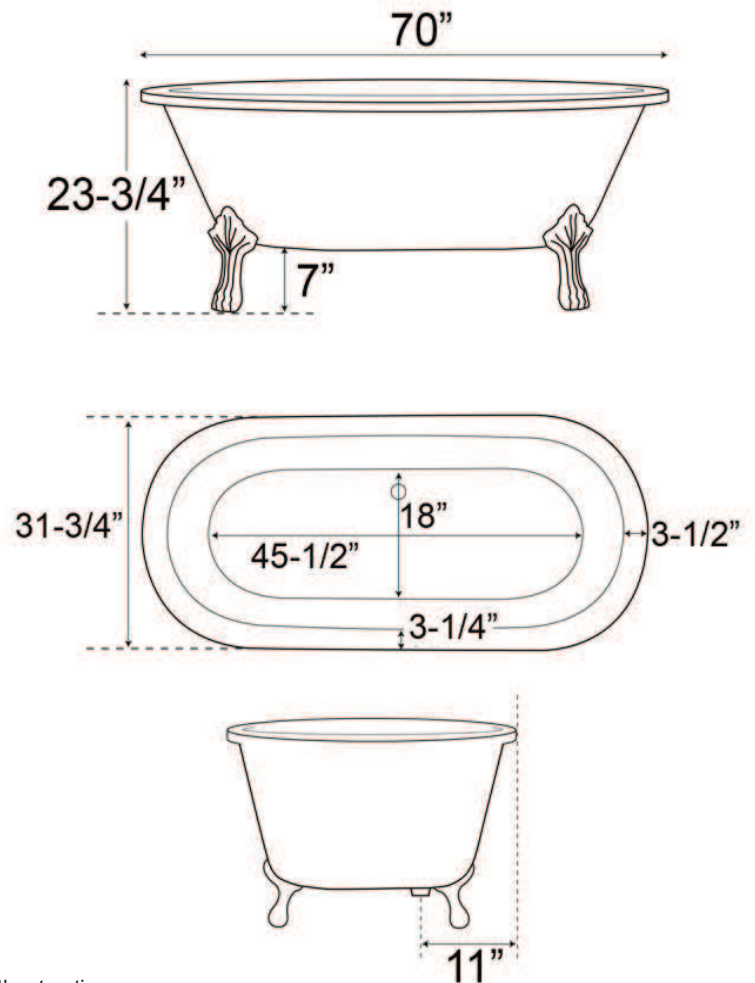

Feet Finishes:

BN Brushed Nickel   **PB** Polished Brass
CP Polished Chrome

Dimensions of fixture are nominal and specifications subject to change without notice.