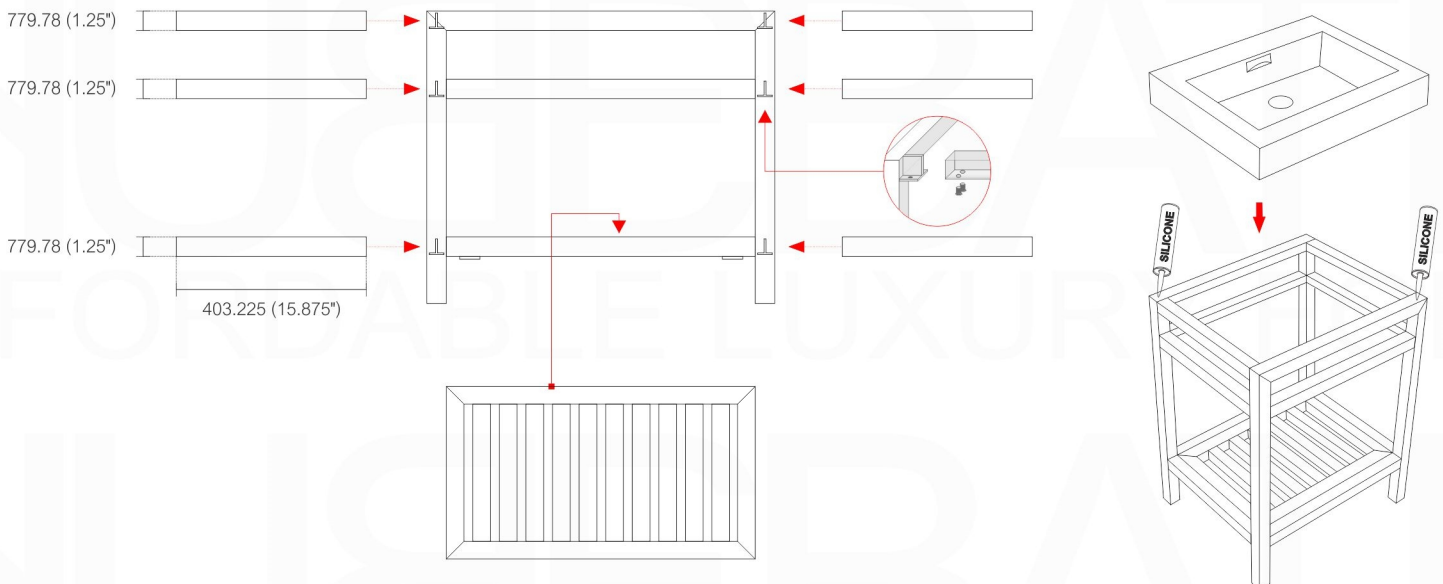

CISCO AC30

Sink: BSL30SINK

Dimensions:	width	depth	height
inches	29.5"	18.5"	34.875"
mm	749	470	886

NOTE: DIMENSIONS AND TECHNICAL DETAILS ARE SUBJECT TO CHANGE WITHOUT NOTICE

Vanity Installation

1. Remove all the parts from the box and assemble the Console.
2. Add a dap of silicone to the corners of the Console.
3. Gently position and align Counter top Sink onto Vanity.

NOTE: DIMENSIONS AND TECHNICAL DETAILS ARE SUBJECT TO CHANGE WITHOUT NOTICE

product code
BSL16SINK

Thickness: 9.53 (0.38")

Dimensions:	width	length	height	depth
inches	16.0"	16.0"	4.0"	3.38"
mm	406.4	406.4	101.6	85.73

product code
BSL18SINK

Thickness: 9.53 (0.38")

Dimensions:	width	length	height	depth
inches	18.0"	10.25"	4.0"	3.38"
mm	457.2	257.18	101.6	85.73

product code
BSL24SINK

Thickness: 9.53 (0.38")

Dimensions:	width	length	height	depth
inches	23.63"	18.5"	4.0"	4.0"
mm	600.08	469.9	101.6	101.6

product code
BSL30SINK

Thickness: 9.53 (0.38")

Dimensions:	width	length	height	depth
inches	29.5"	18.5"	4.0"	4.0"
mm	749.3	469.9	101.6	101.6

product code
BSL36SINK

Thickness: 9.53 (0.38")

Dimensions:	width	length	height	depth
inches	35.75"	18.5"	4.0"	4.0"
mm	908.05	469.9	101.6	101.6