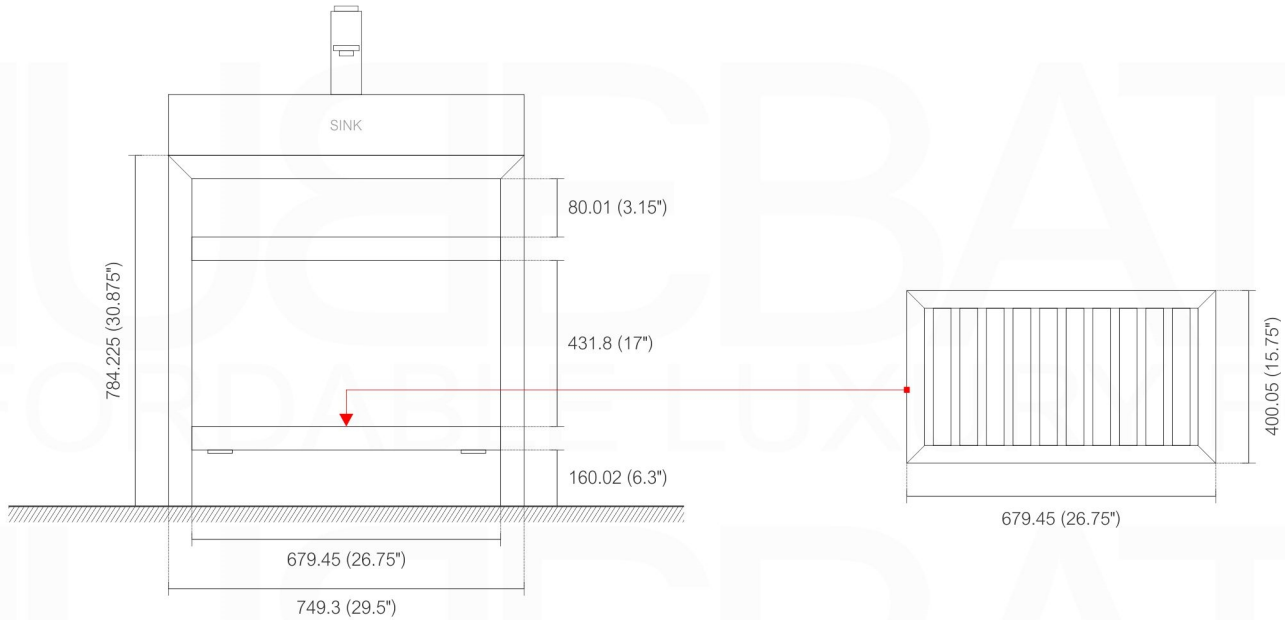

CISCO AC30

Sink: BSL30SINK

Dimensions:	width	depth	height
inches	29.5"	18.5"	34.875"
mm	749	470	886

NOTE: DIMENSIONS AND TECHNICAL DETAILS ARE SUBJECT TO CHANGE WITHOUT NOTICE

Vanity Installation

1. Remove all the parts from the box and assemble the Console.
2. Add a dap of silicone to the corners of the Console.
3. Gently position and align Counter top Sink onto Vanity.

NOTE: DIMENSIONS AND TECHNICAL DETAILS ARE SUBJECT TO CHANGE WITHOUT NOTICE

product code
BSL16SINK

Thickness: 9.53 (0.38")

Dimensions:	width	length	height	depth
inches	16.0"	16.0"	4.0"	3.38"
mm	406.4	406.4	101.6	85.73

product code
BSL18SINK

Thickness: 9.53 (0.38")

Dimensions:	width	length	height	depth
inches	18.0"	10.25"	4.0"	3.38"
mm	457.2	257.18	101.6	85.73

product code
BSL24SINK

Thickness: 9.53 (0.38")

Dimensions:	width	length	height	depth
inches	23.63"	18.5"	4.0"	4.0"
mm	600.08	469.9	101.6	101.6

product code
BSL40SINK

Thickness: 9.53 (0.38")

Dimensions:	width	length	height	depth
inches	39.5"	18.5"	4.0"	4.0"
mm	1003.3	469.9	101.6	101.6

product code
BSL48SINK

Thickness: 9.53 (0.38")

Dimensions:	width	length	height	depth
inches	47.25"	18.5"	4.0"	4.0"
mm	1200.15	469.9	101.6	101.6