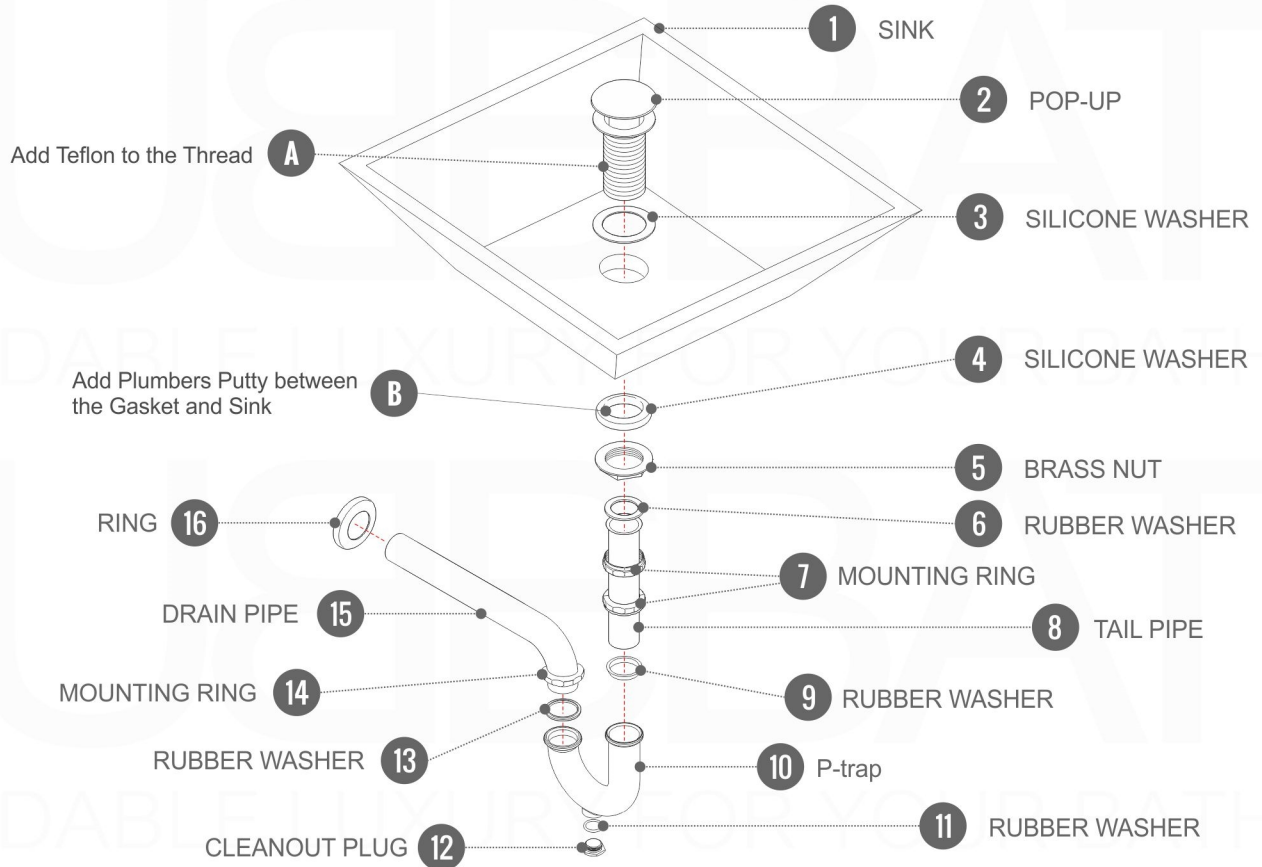

CISCO AC30

Sink: BSL30SINK

Dimensions:	width	depth	height
inches	29.5"	18.5"	34.875"
mm	749	470	886

NOTE: DIMENSIONS AND TECHNICAL DETAILS ARE SUBJECT TO CHANGE WITHOUT NOTICE

Vanity Installation

1. Remove all the parts from the box and assemble the Console.
2. Add a dap of silicone to the corners of the Console.
3. Gently position and align Counter top Sink onto Vanity.

product code
BSL60SSINK

Thickness: 9.53 (0.38")

Dimensions:	width	length	height	depth
inches	59"	18.5"	4.0"	4.0"
mm	1498.6	469.9	101.6	101.6

product code
BSL60DSINK

Thickness: 9.53 (0.38")

Dimensions:	width	length	height	depth
inches	59"	18.5"	4.0"	3.75"
mm	1498.6	469.9	101.6	95.25

product code
BSL72SINK

Thickness: 9.53 (0.38")

Dimensions:	width	length	height	depth
inches	71.63"	18.5"	4.0"	4.0"
mm	1819.28	469.9	101.6	101.6

product code
BSL80SINK

Thickness: 9.53 (0.38")

Dimensions:	width	length	height	depth
inches	79"	18.5"	4.0"	4.0"
mm	2006.6	469.9	101.6	101.6

Pop-Up / P-trap Installation Instructions INSTALLATION GUIDE

FOR SINKS WITHOUT OVERFLOW
#SKU: P101N / P102N

OR

FOR SINKS WITHOUT OVERFLOW
#SKU: P101 / P102