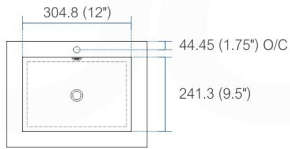

CISCO AC30

Sink: BSL30SINK

Dimensions:	width	depth	height
inches	29.5"	18.5"	34.875"
mm	749	470	886

NOTE: DIMENSIONS AND TECHNICAL DETAILS ARE SUBJECT TO CHANGE WITHOUT NOTICE

Vanity Installation

1. Remove all the parts from the box and assemble the Console.
2. Add a dap of silicone to the corners of the Console.
3. Gently position and align Counter top Sink onto Vanity.

NOTE: DIMENSIONS AND TECHNICAL DETAILS ARE SUBJECT TO CHANGE WITHOUT NOTICE

product code
BSL16SINK

Thickness: 9.53 (0.38")

Dimensions:	width	length	height	depth
inches	16.0"	16.0"	4.0"	3.38"
mm	406.4	406.4	101.6	85.73

product code
BSL18SINK

Thickness: 9.53 (0.38")

Dimensions:	width	length	height	depth
inches	18.0"	10.25"	4.0"	3.38"
mm	457.2	257.18	101.6	85.73

product code
BSL24SINK

Thickness: 9.53 (0.38")

Dimensions:	width	length	height	depth
inches	23.63"	18.5"	4.0"	4.0"
mm	600.08	469.9	101.6	101.6

product code
BSL30SINK

Thickness: 9.53 (0.38")

Dimensions:	width	length	height	depth
inches	29.5"	18.5"	4.0"	4.0"
mm	749.3	469.9	101.6	101.6

product code
BSL36SINK

Thickness: 9.53 (0.38")

Dimensions:	width	length	height	depth
inches	35.75"	18.5"	4.0"	4.0"
mm	908.05	469.9	101.6	101.6