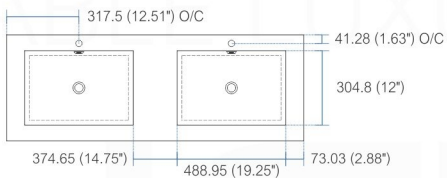

product code
BSL30SINK

Thickness: 9.53 (0.38")

Dimensions:	width	length	height	depth
inches	29.5"	18.5"	4.0"	4.0"
mm	749.3	469.9	101.6	101.6

product code
BSL36SINK

Thickness: 9.53 (0.38")

Dimensions:	width	length	height	depth
inches	35.75"	18.5"	4.0"	4.0"
mm	908.05	469.9	101.6	101.6

product code
BSL40SINK

Thickness: 9.53 (0.38")

Dimensions:	width	length	height	depth
inches	39.5"	18.5"	4.0"	4.0"
mm	1003.3	469.9	101.6	101.6

product code
BSL48SINK

Thickness: 9.53 (0.38")

Dimensions:	width	length	height	depth
inches	47.25"	18.5"	4.0"	4.0"
mm	1200.15	469.9	101.6	101.6

product code
BSL60SSINK

Thickness: 9.53 (0.38")

Dimensions:	width	length	height	depth
inches	59"	18.5"	4.0"	4.0"
mm	1498.6	469.9	101.6	101.6

product code
BSL60DSINK

Thickness: 9.53 (0.38")

Dimensions:	width	length	height	depth
inches	59"	18.5"	4.0"	3.75"
mm	1498.6	469.9	101.6	95.25

product code
BSL72SINK

Thickness: 9.53 (0.38")

Dimensions:	width	length	height	depth
inches	71.63"	18.5"	4.0"	4.0"
mm	1819.28	469.9	101.6	101.6

product code
BSL80SINK

Thickness: 9.53 (0.38")

Dimensions:	width	length	height	depth
inches	79"	18.5"	4.0"	4.0"
mm	2006.6	469.9	101.6	101.6