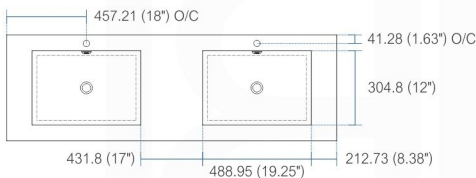

product code
BSL30SINK

Thickness: 9.53 (0.38")

Dimensions:	width	length	height	depth
inches	29.5"	18.5"	4.0"	4.0"
mm	749.3	469.9	101.6	101.6

product code
BSL36SINK

Thickness: 9.53 (0.38")

Dimensions:	width	length	height	depth
inches	35.75"	18.5"	4.0"	4.0"
mm	908.05	469.9	101.6	101.6

product code
BSL40SINK

Thickness: 9.53 (0.38")

Dimensions:	width	length	height	depth
inches	39.5"	18.5"	4.0"	4.0"
mm	1003.3	469.9	101.6	101.6

product code
BSL48SINK

Thickness: 9.53 (0.38")

Dimensions:	width	length	height	depth
inches	47.25"	18.5"	4.0"	4.0"
mm	1200.15	469.9	101.6	101.6

product code
BSL60SSINK

Thickness: 9.53 (0.38")

Dimensions:	width	length	height	depth
inches	59"	18.5"	4.0"	4.0"
mm	1498.6	469.9	101.6	101.6

product code
BSL60DSINK

Thickness: 9.53 (0.38")

Dimensions:	width	length	height	depth
inches	59"	18.5"	4.0"	3.75"
mm	1498.6	469.9	101.6	95.25

product code
BSL72SINK

Thickness: 9.53 (0.38")

Dimensions:	width	length	height	depth
inches	71.63"	18.5"	4.0"	4.0"
mm	1819.28	469.9	101.6	101.6

product code
BSL80SINK

Thickness: 9.53 (0.38")

Dimensions:	width	length	height	depth
inches	79"	18.5"	4.0"	4.0"
mm	2006.6	469.9	101.6	101.6