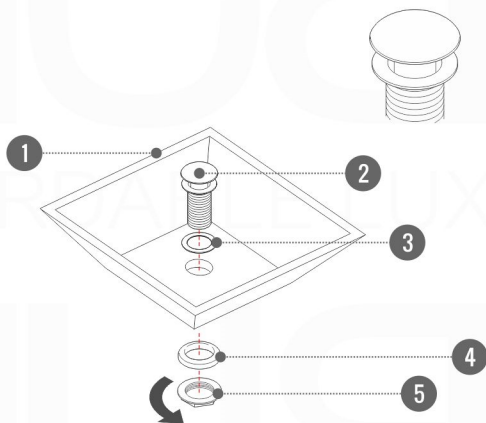

product code
BSL40SINK

Thickness: 9.53 (0.38")

Dimensions:	width	length	height	depth
inches	39.5"	18.5"	4.0"	4.0"
mm	1003.3	469.9	101.6	101.6

product code
BSL48SINK

Thickness: 9.53 (0.38")

Dimensions:	width	length	height	depth
inches	47.25"	18.5"	4.0"	4.0"
mm	1200.15	469.9	101.6	101.6

product code
BSL60SSINK

Thickness: 9.53 (0.38")

Dimensions:	width	length	height	depth
inches	59"	18.5"	4.0"	4.0"
mm	1498.6	469.9	101.6	101.6

product code
BSL60DSINK

Thickness: 9.53 (0.38")

Dimensions:	width	length	height	depth
inches	59"	18.5"	4.0"	3.75"
mm	1498.6	469.9	101.6	95.25

product code
BSL72SINK

Thickness: 9.53 (0.38")

Dimensions:	width	length	height	depth
inches	71.63"	18.5"	4.0"	4.0"
mm	1819.28	469.9	101.6	101.6

product code
BSL80SINK

Thickness: 9.53 (0.38")

Dimensions:	width	length	height	depth
inches	79"	18.5"	4.0"	4.0"
mm	2006.6	469.9	101.6	101.6

Pop-Up / P-trap Installation Instructions INSTALLATION GUIDE

FOR SINKS WITHOUT OVERFLOW
#SKU: P101N / P102N

OR

FOR SINKS WITHOUT OVERFLOW
#SKU: P101 / P102