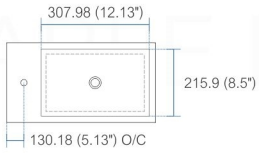

CISCO AC30

Sink: BSL30SINK

Dimensions:	width	depth	height
inches	29.5"	18.5"	34.875"
mm	749	470	886

NOTE: DIMENSIONS AND TECHNICAL DETAILS ARE SUBJECT TO CHANGE WITHOUT NOTICE

Vanity Installation

1. Remove all the parts from the box and assemble the Console.
2. Add a dap of silicone to the corners of the Console.
3. Gently position and align Counter top Sink onto Vanity.

NOTE: DIMENSIONS AND TECHNICAL DETAILS ARE SUBJECT TO CHANGE WITHOUT NOTICE

product code
BSL16SINK

Thickness: 9.53 (0.38")

Dimensions:	width	length	height	depth
inches	16.0"	16.0"	4.0"	3.38"
mm	406.4	406.4	101.6	85.73

product code
BSL18SINK

Thickness: 9.53 (0.38")

Dimensions:	width	length	height	depth
inches	18.0"	10.25"	4.0"	3.38"
mm	457.2	257.18	101.6	85.73

product code
BSL24SINK

Thickness: 9.53 (0.38")

Dimensions:	width	length	height	depth
inches	23.63"	18.5"	4.0"	4.0"
mm	600.08	469.9	101.6	101.6

product code
BSL30SINK

Thickness: 9.53 (0.38")

Dimensions:	width	length	height	depth
inches	29.5"	18.5"	4.0"	4.0"
mm	749.3	469.9	101.6	101.6

product code
BSL36SINK

Thickness: 9.53 (0.38")

Dimensions:	width	length	height	depth
inches	35.75"	18.5"	4.0"	4.0"
mm	908.05	469.9	101.6	101.6