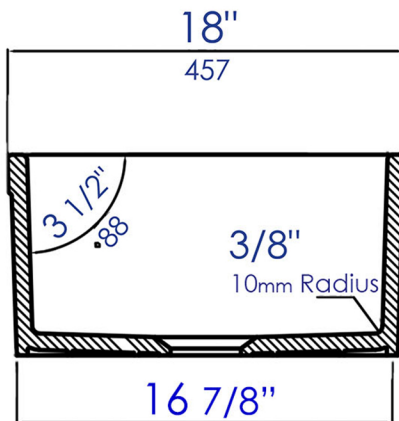

# AB512

32" Double Bowl Fireclay Farmhouse Apron Kitchen Sink

**Note:** All product dimensions are approximate and should be verified on site prior to installation. Visit [www.ALFIbrand.com](http://www.ALFIbrand.com) for more information.