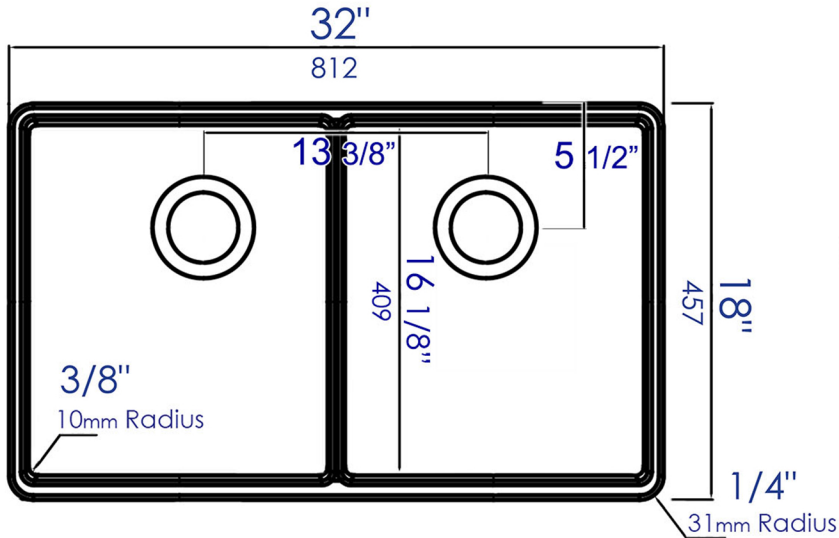

# AB512

32" Double Bowl Fireclay Farmhouse Apron Kitchen Sink

**Note:** All product dimensions are approximate and should be verified on site prior to installation. Visit [www.ALFIbrand.com](http://www.ALFIbrand.com) for more information.