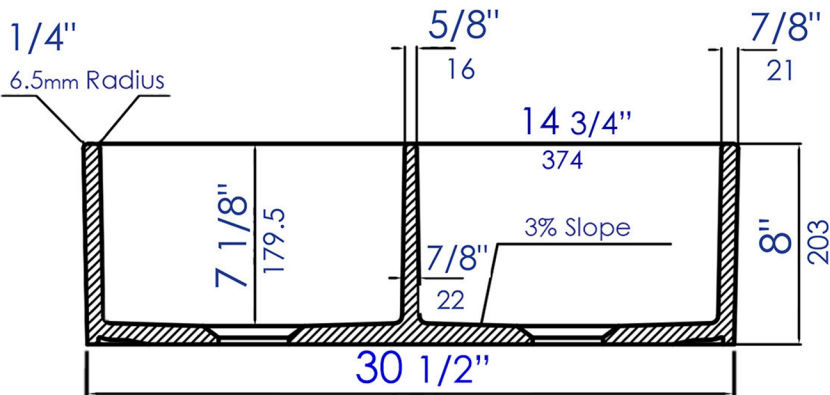

# AB512

32" Double Bowl Fireclay Farmhouse Apron Kitchen Sink

**Note:** All product dimensions are approximate and should be verified on site prior to installation. Visit [www.ALFIbrand.com](http://www.ALFIbrand.com) for more information.