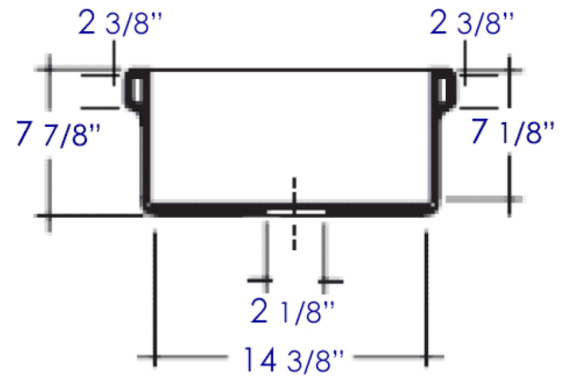

AB36TR

36" White Above Mount Porcelain Bath Trough Sink

Note: All product dimensions are approximate and should be verified on site prior to installation.
Visit www.ALFIbrand.com for more information.