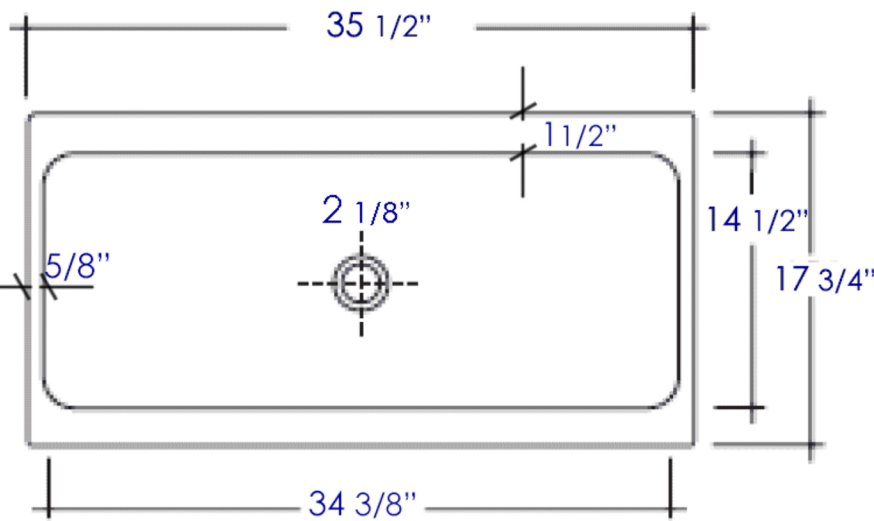

AB36TR

36" White Above Mount Porcelain Bath Trough Sink

Note: All product dimensions are approximate and should be verified on site prior to installation.
Visit www.ALFIbrand.com for more information.