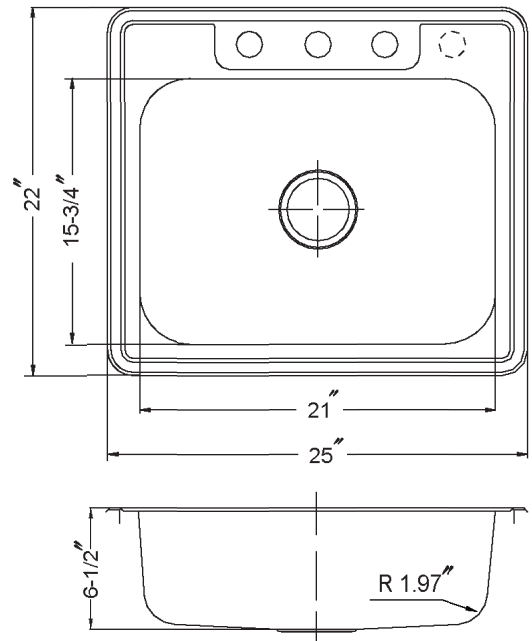

### FEATURES

- Premium grade T-304 stainless steel
- 6-1/2" depth • 18 gauge • 3 or 4 holes
- StoneGuard™ undercoating over Super-Silencer pad
- Lustrous satin with highlighted rim
- Fits 30" sink base
- 3-1/2" drain opening
- Supplied with fasteners and instructions
- cUPC® Listed
- Lifetime Limited Warranty

### OPTIONAL ACCESSORIES

Bottom Grid: BG-2500

Cutting Board : CB-2500

Rinsing Basket : RB-2500

Strainer: 190-9180

OVERALL DIMENSIONS	EACH BOWL	CUTOUT SIZE	PACKAGING*	WEIGHT*
25" x 22"	21" x 15-3/4"	24-1/4" x 21-1/4"	1/16/36 pcs.	8/160/220 lbs.