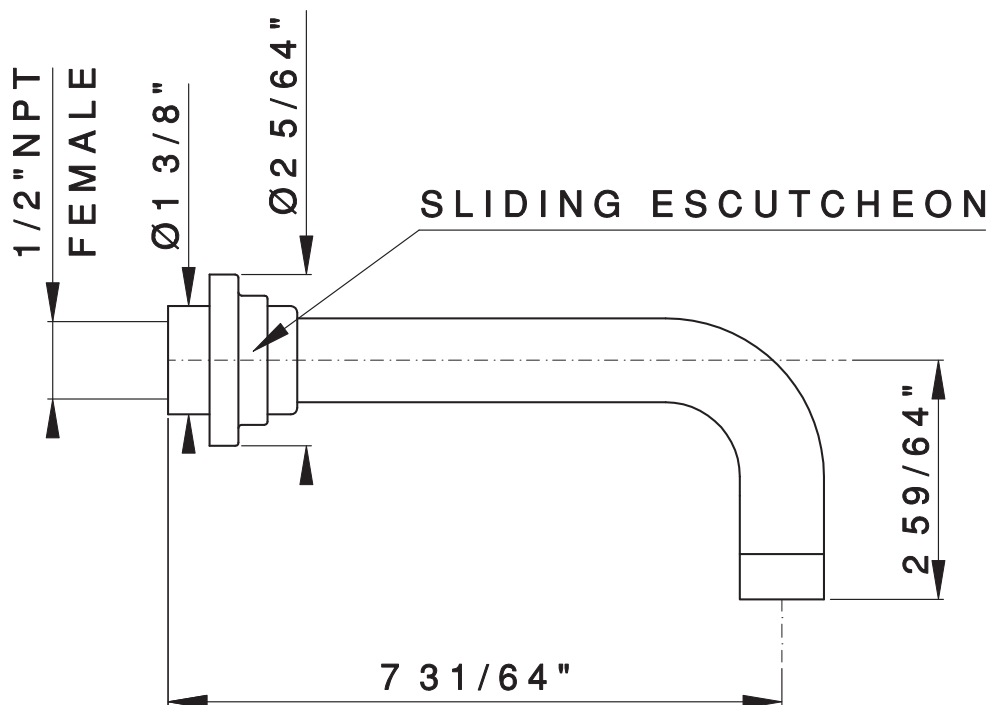

LOMBARDIA WALL MOUNT TUB SPOUT

ROHL Modern Lombardia Bath

A2203

FEATURES

- 1/2" female NPT inlet
- Minimum 7" reach
- Solid brass construction

COLORS/FINISHES

- Polished Chrome
- Polished Nickel
- Satin Nickel

WARRANTY

- Limited Lifetime

A2203 PARTS