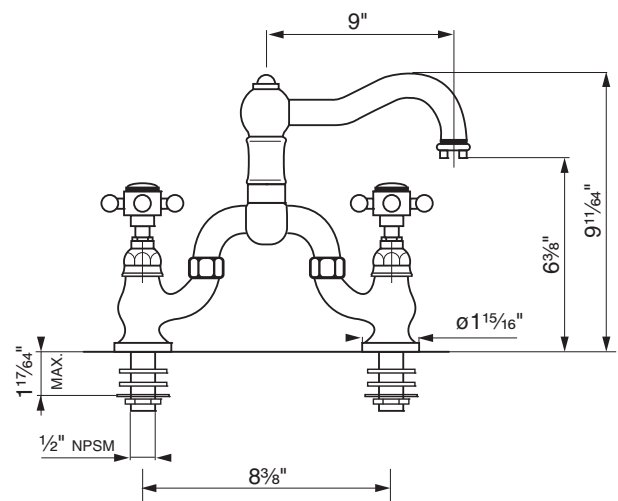

Bridge Kitchen Faucet

Rohl Italian Country Kitchen Collection

- A1420LM* (Metal Levers)
- A1420LP* (Porcelain Levers)
- A1420XM* (Cross Handles)
- A1420X* (Five Spoke Handles)

FEATURES

- Bridge-style kitchen faucet
- Column spout style
- 1/4-turn ceramic valves
- Shank size is 11/32" that REDUCES to 1/2" NPT
- Minimum hole size is 1 1/4"
- 9" spout reach, 9 11/64" height
- Swivel spout
- Recommended center to center measurement 8" to 7 3/4". Max. 8 3/8", min. 5".
- 1.5 GPM
- Brass construction

FINISHES

- Polished Chrome
- Polished Nickel
- Satin Nickel
- Tuscan Brass
- Inca Brass

WARRANTY

- Limited Lifetime*
- * No Warranty on Tuscan Brass Finish (TCB)

A1420LM
A1420LP

A1420XM

* For CA/V T, place a "-2" at end of model number for code compliant product. (Example A3608LMAPC-2)

A1420 Spare Parts