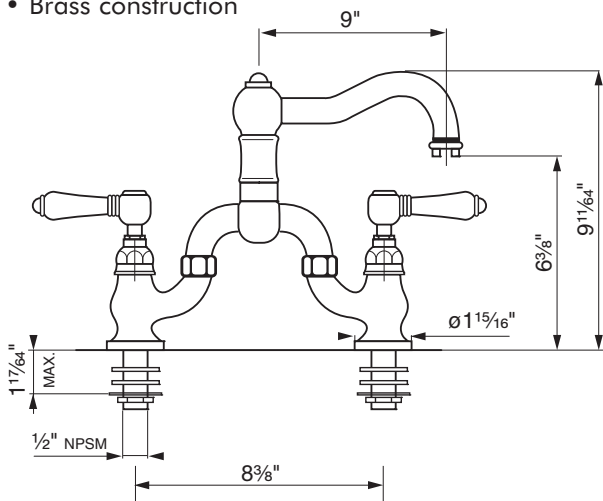

Bridge Kitchen Faucet

Rohl Italian Country Kitchen Collection

- A1420LM* (Metal Levers)
- A1420LP* (Porcelain Levers)
- A1420XM* (Cross Handles)
- A1420X* (Five Spoke Handles)

FEATURES

- Bridge-style kitchen faucet
- Column spout style
- 1/4-turn ceramic valves
- Shank size is 11/32" that REDUCES to 1/2" NPT
- Minimum hole size is 1 1/4"
- 9" spout reach, 9 11/64" height
- Swivel spout
- Recommended center to center measurement 8" to 7 3/4". Max. 8 3/8", min. 5".
- 1.5 GPM
- Brass construction

FINISHES

- Polished Chrome
- Polished Nickel
- Satin Nickel
- Tuscan Brass
- Inca Brass

WARRANTY

- Limited Lifetime*
- * No Warranty on Tuscan Brass Finish (TCB)

A1420LM
A1420LP

A1420XM

* For CA/V T, place a "-2" at end of model number for code compliant product. (Example A3608LMAPC-2)

A1420 Spare Parts