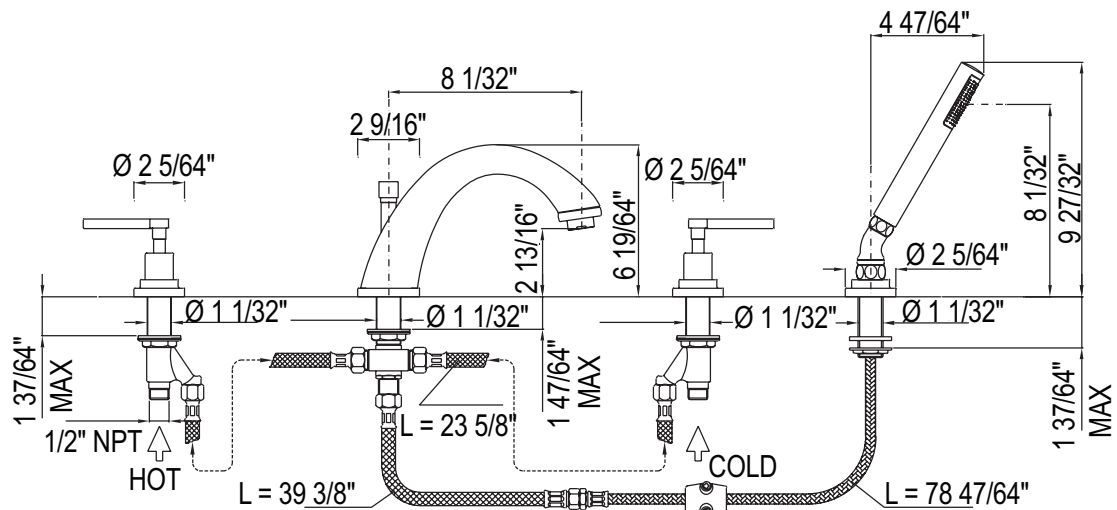

WARRANTY

- Limited Lifetime
- *No warranty on Tuscan Brass finish