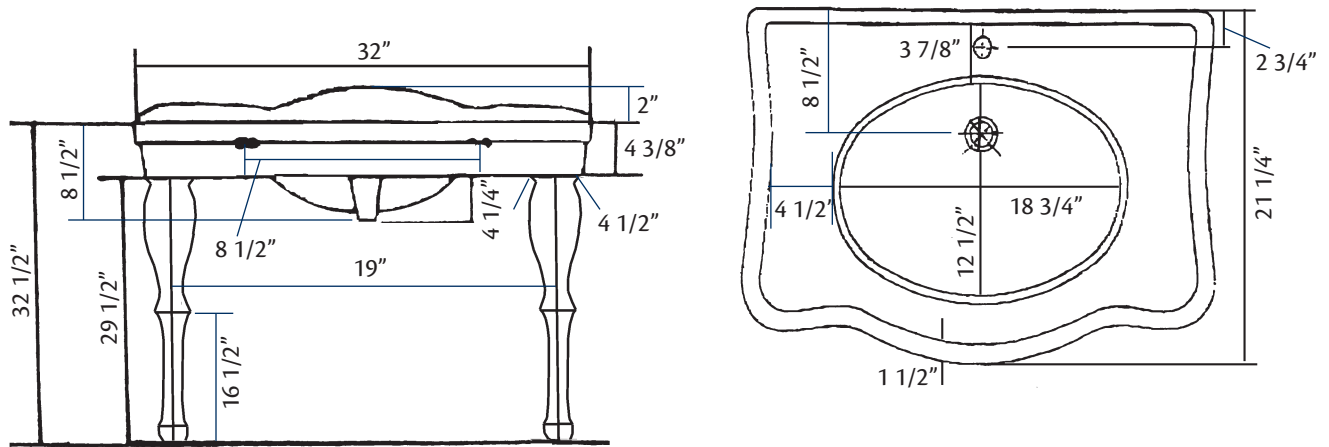

707 WINDSOR Console

32" x 21 1/4" x 32 1/2"

Cheviot Products' fireclay lavatories are crafted from dense, heat-resistant clay fired at extremely high temperatures. Coated with a thick enamel of fine powdered glass, this product is stronger, warp-resistant and highly durable for ease of cleaning and resistance to bacteria and other microbes.

Overall Height 34 1/2"

Colours: White

Drillings: Single hole and 8" drilling

Related Products:

**5220 Widespread
Lavatory Faucet**

**5289 SEINE
Single Hole Faucet**

**5291 THAMES
Single Hole Faucet**

Note: Rough-in dimensions may vary +/- 1/2" and are subject to change. No responsibility is assumed by Cheviot Products Inc. One Year Limited Warranty against manufacturer's defects.