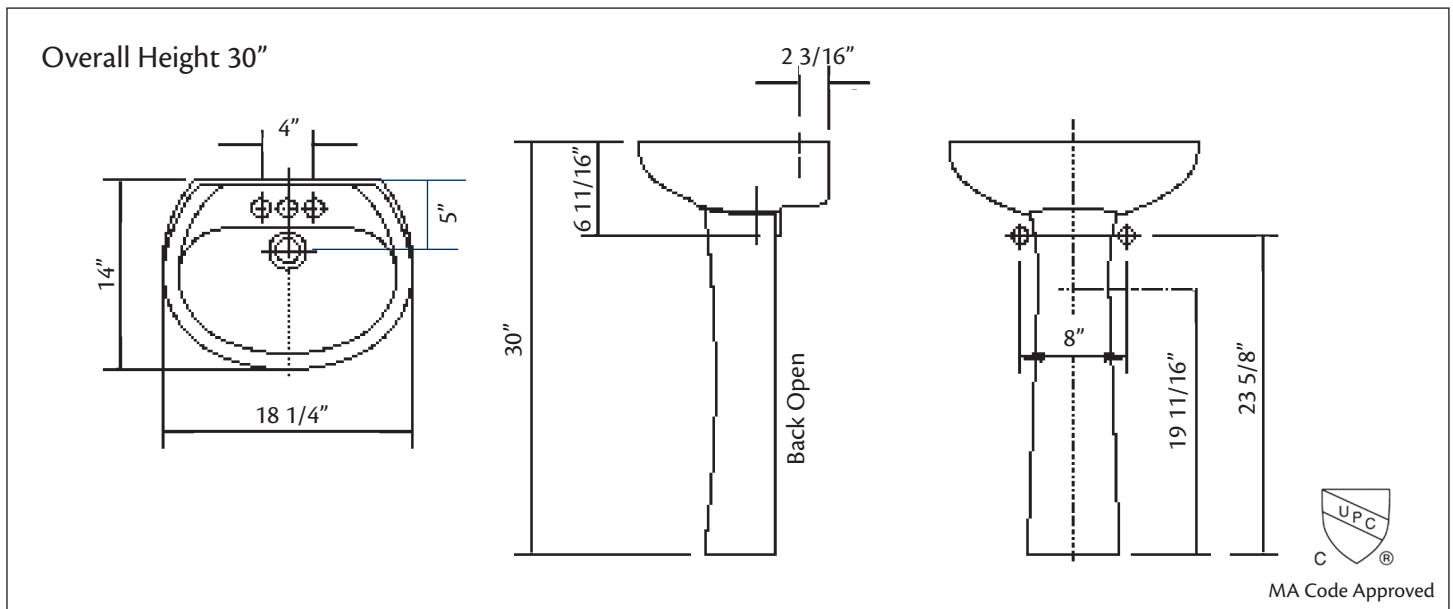

613 MINI FIORE Pedestal Lavatory

18 1/4" x 14" x 30"

Cheviot Products' vitreous china lavatories are finely crafted for outstanding beauty and practicality. Fired onto each sink is a fine glaze of powdered glass to ensure a lifetime of durability, ease of cleaning, and resistance to bacteria and other microbes.

Colours: White

Drillings: Single hole and 4" drilling

Related Products:

**5236 4" Centreset
Faucet**

**5289 SEINE
Single Hole Faucet**

**5291 THAMES
Single Hole Faucet**

Note: Rough-in dimensions may vary +/- 1/2" and are subject to change. No responsibility is assumed by Cheviot Products Inc. One Year Limited Warranty against manufacturer's defects.