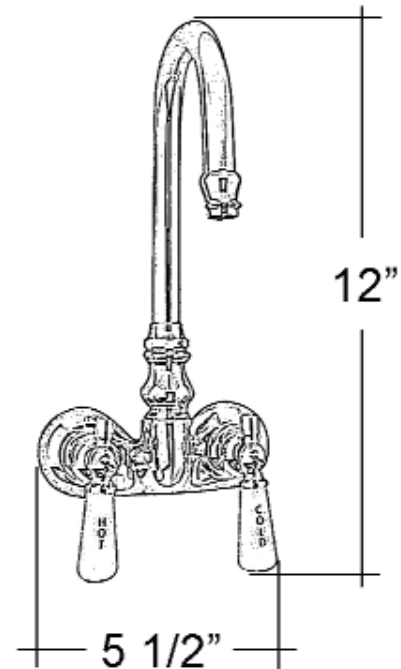

TUB FILLER

Cat. No.
4052

Features:

- ▶ Code Gooseneck Spout
- ▶ 1/4 Turn Ceramic Disc Cartridges
- ▶ 3 3/8" Centers
- ▶ 3/4" Nipples
- ▶ Porcelain Lever Handles

Finishes:

- CP** Polished Chrome
- BP** Polished Brass
- SN** Brushed Nickel
- PN** Polished Nickel

L: 12"
W: 5 1/2"
D: 3 3/4"

Faucet Overhang: 3 3/4"

Dimensions are nominal and may vary. Dimensions and specifications subject to change without notice.