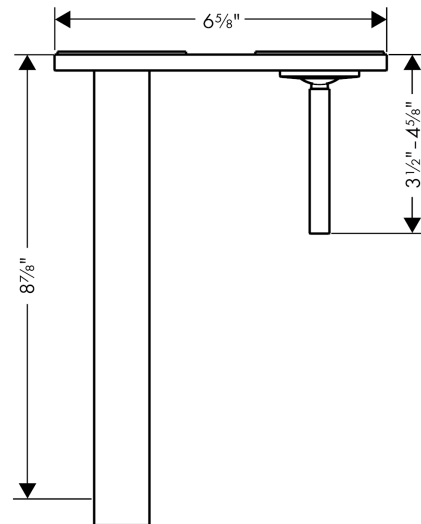

Axor Citterio

Axor Citterio Wall-Mounted Single-Handle Faucet Trim with Base Plate

Finishes : **Chrome** Part no. : **39115001**

Description

Features

- Aerated spray
- Flow: 1.5 GPM
- Joystick ceramic cartridge
- Pop-up assembly not included

Required accessories

- Rough, Wall-Mounted Single-Handle Faucet (#13622USA)

Item details

List Price \$ 744.00

Technology

Compliance

Product image

Scale drawing

Axor Citterio

Axor Citterio Wall-Mounted Single-Handle Faucet Trim with Base Plate

Finishes : **Brushed Nickel** Part no. : **39115821**

Description

Features

- Aerated spray
- Flow: 1.5 GPM
- Joystick ceramic cartridge
- Pop-up assembly not included