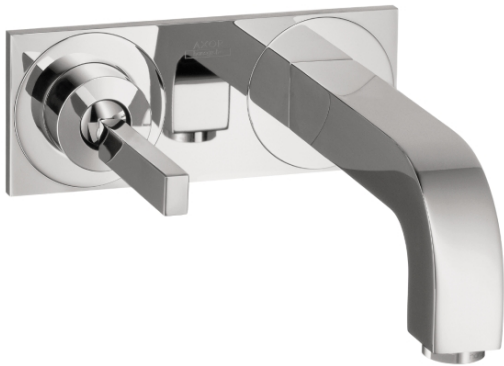

Axor Citterio

Axor Citterio Wall-Mounted Single-Handle Faucet Trim with Base Plate

Finishes : **Chrome** Part no. : **39115001**

Description

Features

- Aerated spray
- Flow: 1.5 GPM
- Joystick ceramic cartridge
- Pop-up assembly not included

Required accessories

- Rough, Wall-Mounted Single-Handle Faucet (#13622USA)

Item details

List Price \$ 744.00

Technology

Compliance

Product image

Scale drawing

Axor Citterio

Axor Citterio Wall-Mounted Single-Handle Faucet Trim with Base Plate

Finishes : **Brushed Nickel** Part no. : **39115821**

Description

Features

- Aerated spray
- Flow: 1.5 GPM
- Joystick ceramic cartridge
- Pop-up assembly not included

Required accessories

- Rough, Wall-Mounted Single-Handle Faucet (#13622USA)

Item details

List Price \$ 1,080.00

Technology

Compliance

Product image

Scale drawing