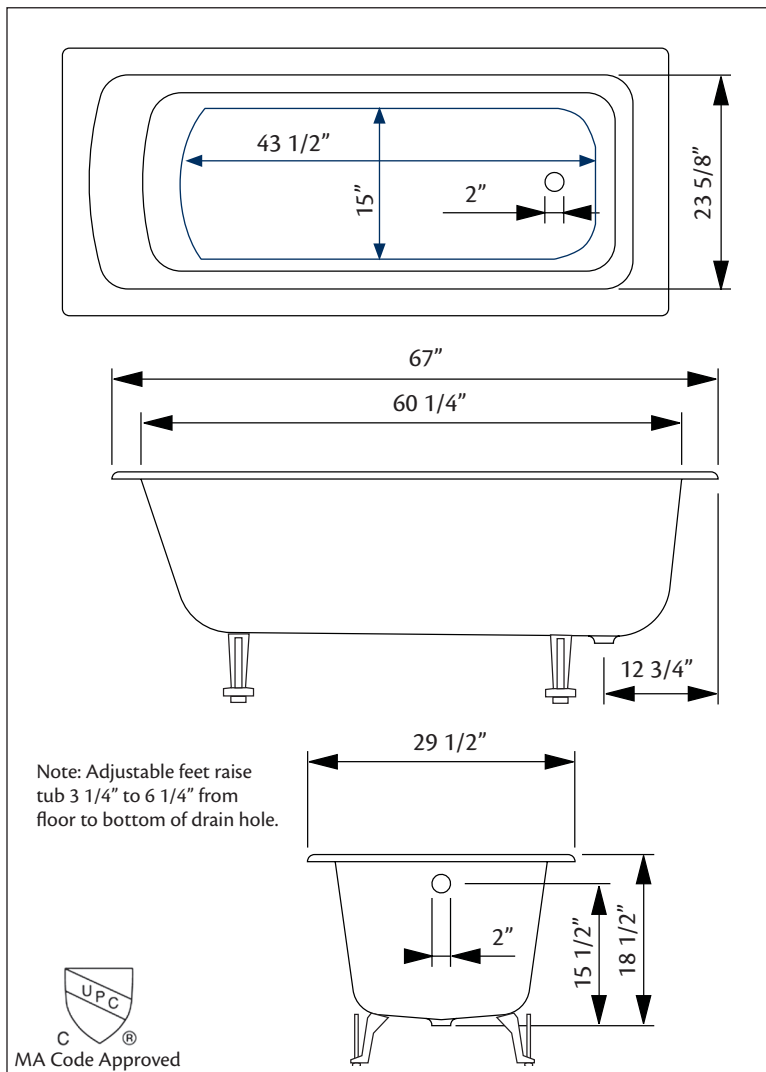

2190 DROP-IN Cast Iron Bath

Cheviot Products' cast iron bathtubs are handmade in Europe with the finest materials. Fired with a thick coating of AA grade titanium-based enamel for unparalleled hardness and non-porosity, the extremely durable surface is easy to clean and resistant to stains, bacteria, and other microbes. Cast iron also keeps your bath warm for the longest possible time.

67" x 29 1/2" Wide x 18 1/2" Tall

275 lbs, 58 gallons, 220 litres

Colours: Unfinished Exterior

Related Products:

7512 CONTEMPORARY
 Tub Filler, Hand Shower

5100 Tub Filler
 With Hand Shower

5138 Tub Filler

2222 Waste & Overflow

Note: Rough-in dimensions may vary +/- 1/2" and are subject to change. No responsibility is assumed by Cheviot Products Inc. One Year Limited Warranty against manufacturer's defects.