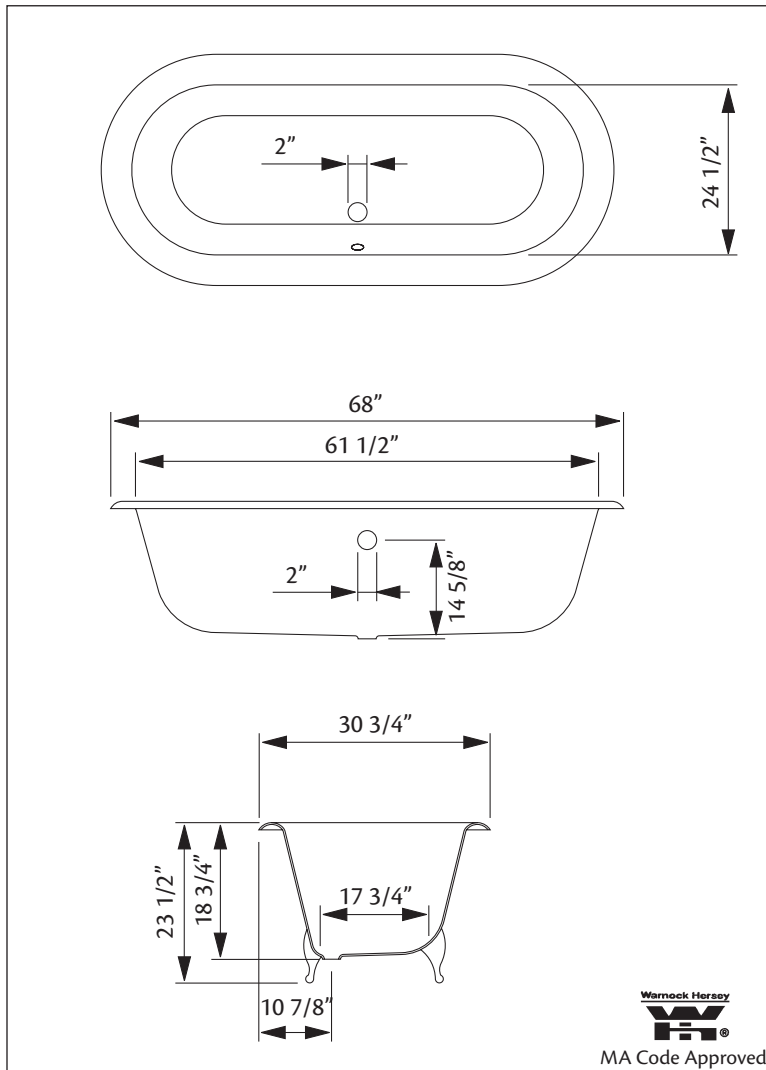

68" x 31" Wide x 24" Tall, 305 lbs, 50 gallons

Colours: White or Biscuit Interior with Matching or Custom Colour Exterior

Feet: Brass Plated, Brushed Nickel, Chrome Plated, Polished Nickel, White Coated, Antique Bronze

Related Products:

**5127 Tub Filler
 With Hand Shower**

**5106 Tub Filler
 With Hand Shower**

**3411 Water Supply
 Lines**

**2222 Waste &
 Overflow**

Note: Rough-in dimensions may vary +/- 1/2" and are subject to change. No responsibility is assumed by Cheviot Products Inc. One Year Limited Warranty against manufacturer's defects.

Related Products:

5115LEV Tub Filler With Hand Shower

5100 Tub Filler With Hand Shower

3970 Heavy Duty Water Supply Lines

2222 Waste & Overflow

Note: Rough-in dimensions may vary +/- 1/2" and are subject to change. No responsibility is assumed by Cheviot Products Inc. One Year Limited Warranty against manufacturer's defects.

Model 2170 Shown

68" x 31" Wide x 24" Tall, 305 lbs, 50 gallons

Colours: White or Biscuit Interior with Matching or Custom Colour Exterior

Feet: Brass Plated, Brushed Nickel, Chrome Plated, Polished Nickel, White Coated, Antique Bronze