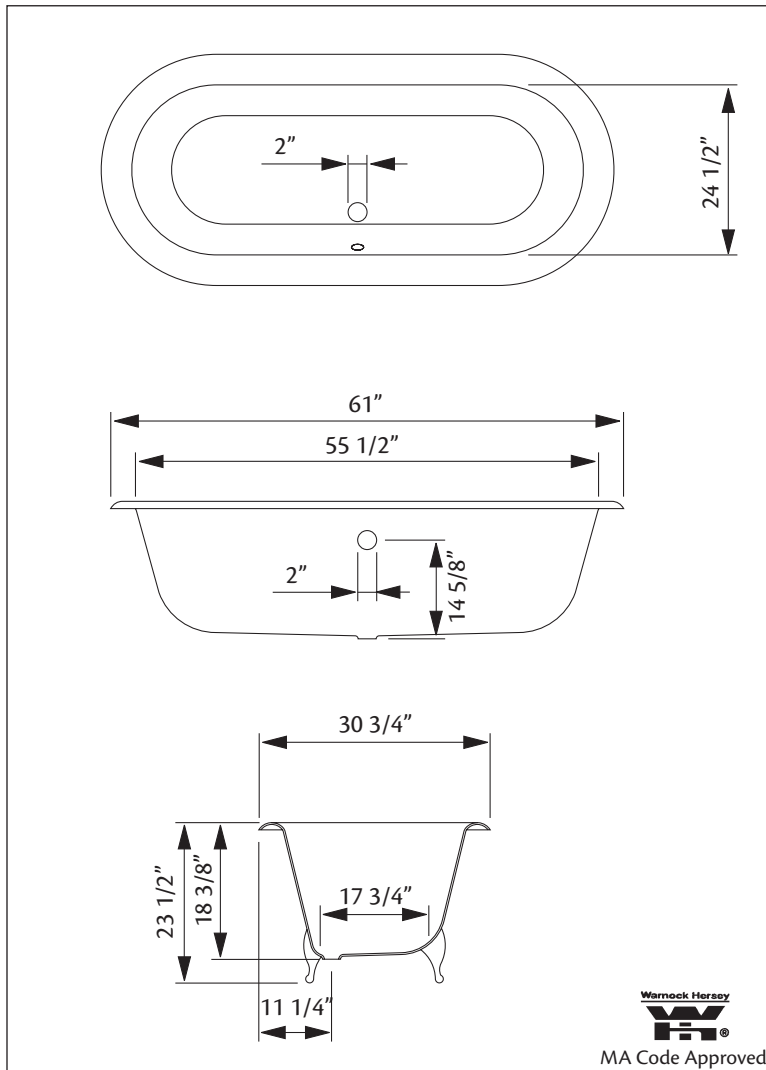

Model 2170 Shown

61" x 31" Wide x 24" Tall, , 280 lbs, 45 gallons

Colours: White or Biscuit Interior with Matching or Custom Colour Exterior

Feet: Brass Plated, Brushed Nickel, Chrome Plated, Polished Nickel, White Coated, Antique Bronze

Related Products:

5127 Tub Filler With Hand Shower

5106 Tub Filler With Hand Shower

3411 Water Supply Lines

2222 Waste & Overflow

Note: Rough-in dimensions may vary +/- 1/2" and are subject to change. No responsibility is assumed by Cheviot Products Inc. One Year Limited Warranty against manufacturer's defects.

68" x 31" Wide x 24" Tall, 305 lbs, 50 gallons

Colours: White or Biscuit Interior with Matching or Custom Colour Exterior

Feet: Brass Plated, Brushed Nickel, Chrome Plated, Polished Nickel, White Coated, Antique Bronze

Model 2170 Shown

68" x 31" Wide x 24" Tall, 305 lbs, 50 gallons

Colours: White or Biscuit Interior with Matching or Custom Colour Exterior

Feet: Brass Plated, Brushed Nickel, Chrome Plated, Polished Nickel, White Coated, Antique Bronze