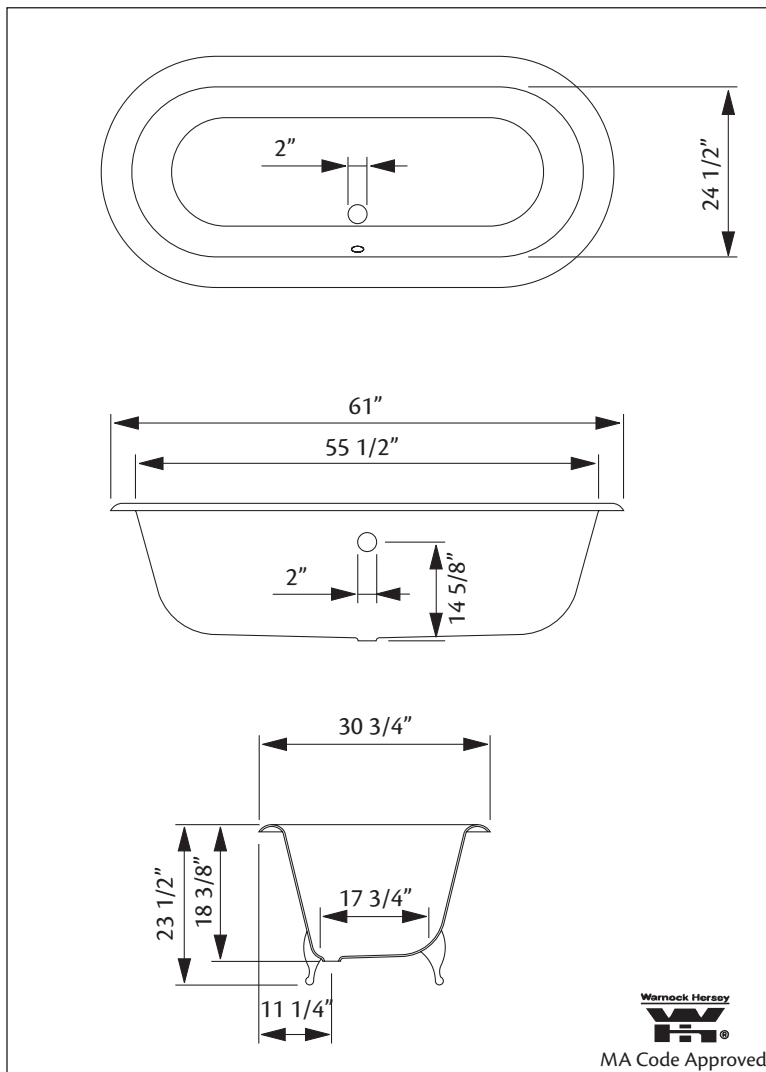

61" x 31" Wide x 24" Tall, 280 lbs, 45 gallons
Colours: White or Biscuit Interior with Matching or Custom Colour Exterior

Feet: Brass Plated, Brushed Nickel, Chrome Plated, Polished Nickel, White Coated, Antique Bronze

Related Products: