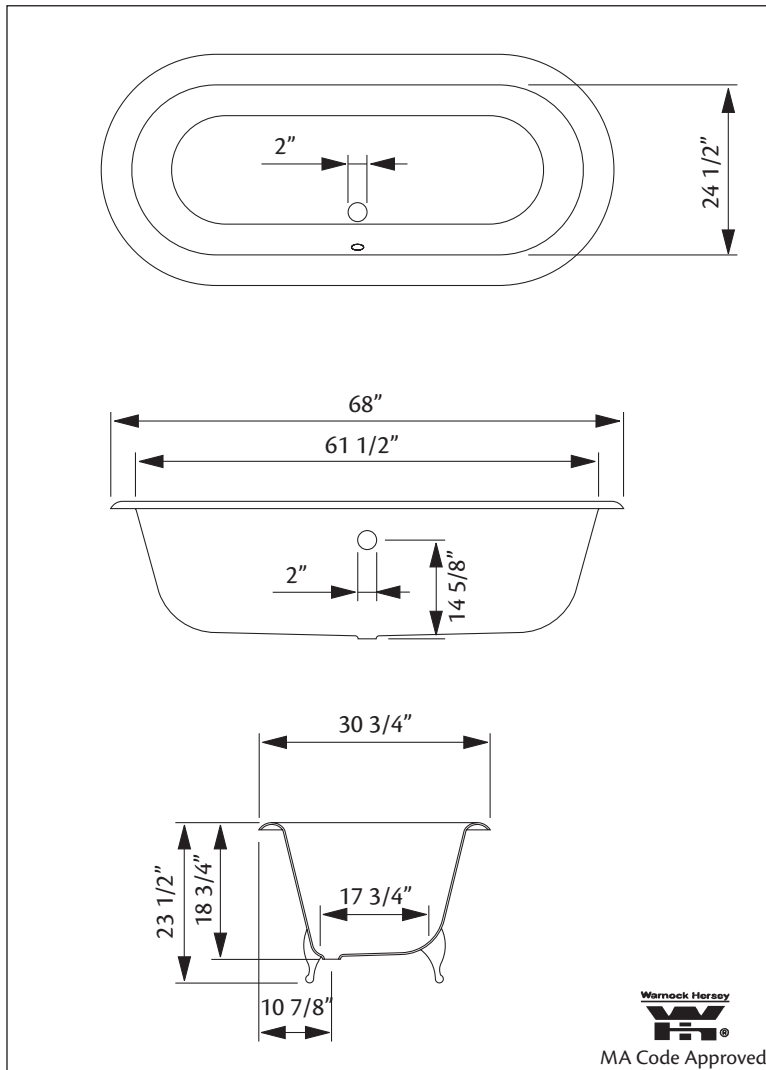

Model 2170 Shown

61" x 31" Wide x 24" Tall, , 280 lbs, 45 gallons

Colours: White or Biscuit Interior with Matching or Custom Colour Exterior

Feet: Brass Plated, Brushed Nickel, Chrome Plated, Polished Nickel, White Coated, Antique Bronze

Related Products:

5127 Tub Filler With Hand Shower

5106 Tub Filler With Hand Shower

3411 Water Supply Lines

2222 Waste & Overflow

Note: Rough-in dimensions may vary +/- 1/2" and are subject to change. No responsibility is assumed by Cheviot Products Inc. One Year Limited Warranty against manufacturer's defects.

68" x 31" Wide x 24" Tall, 305 lbs, 50 gallons

Colours: White or Biscuit Interior with Matching or Custom Colour Exterior

Feet: Brass Plated, Brushed Nickel, Chrome Plated, Polished Nickel, White Coated, Antique Bronze

Model 2170 Shown

68" x 31" Wide x 24" Tall, 305 lbs, 50 gallons

Colours: White or Biscuit Interior with Matching or Custom Colour Exterior

Feet: Brass Plated, Brushed Nickel, Chrome Plated, Polished Nickel, White Coated, Antique Bronze