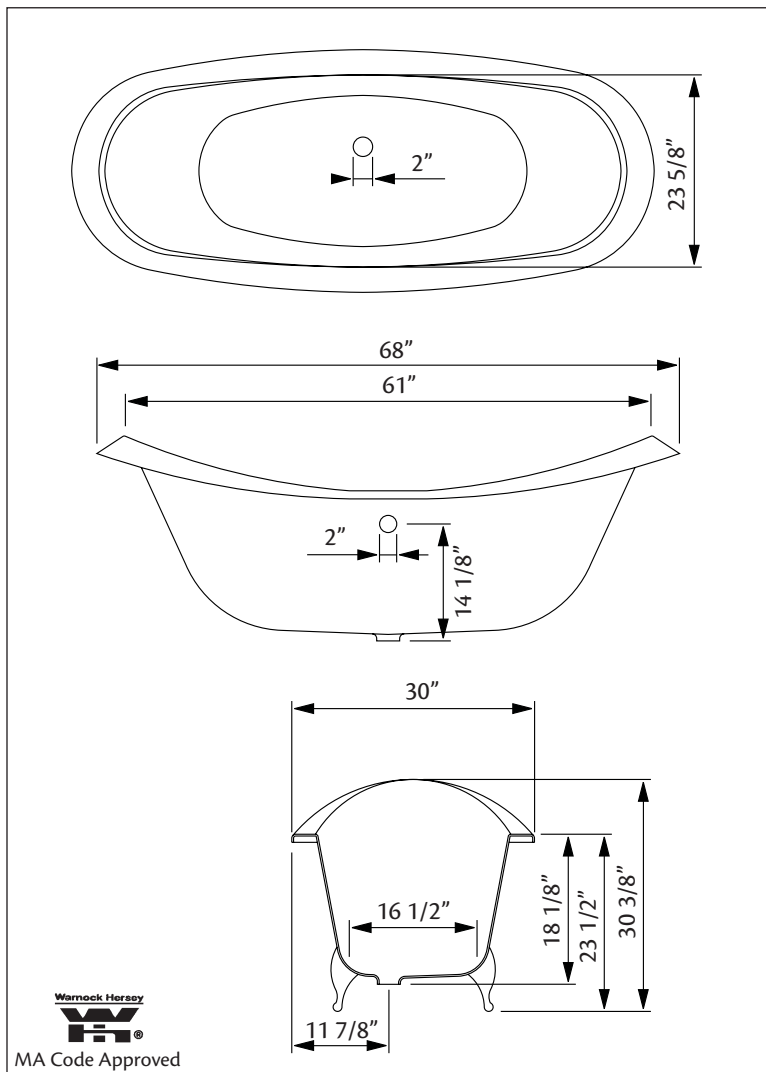

Model 2112 Shown

**68" x 31" Wide x 30 1/4" Tall**, 330 lbs, 49 gallons  
**Colours:** White or Biscuit Interior with Matching or Custom Colour Exterior

**Feet:** Brass Plated, Brushed Nickel, Chrome Plated, Polished Nickel, White Coated, Antique Bronze

**Related Products:**

**5115LEV Tub Filler With Hand Shower**

**3970 Heavy Duty Water Supply Lines**

**5127 Tub Filler With Hand Shower**

**3411 Water Supply Lines**

**Note:** Rough-in dimensions may vary +/- 1/2" and are subject to change. No responsibility is assumed by Cheviot Products Inc. One Year Limited Warranty against manufacturer's defects.