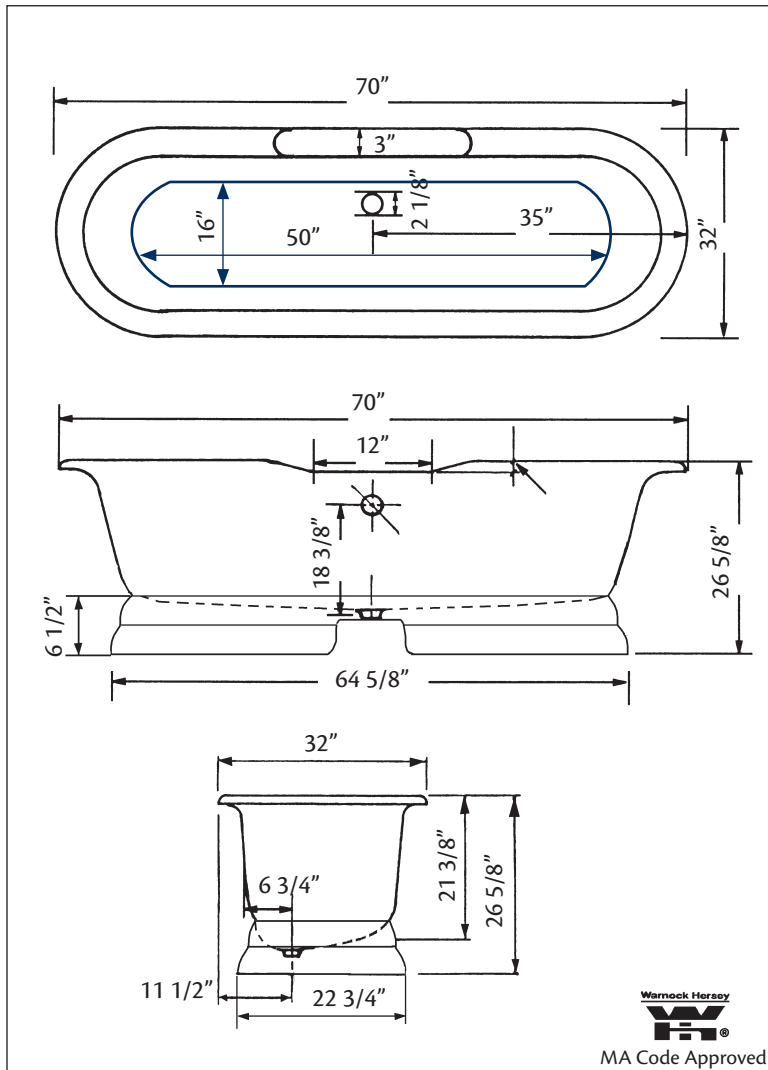

2164 CARLTON Bath with Pedestal Base and flat area on rim

Cheviot Products' cast iron bathtubs are handmade in Europe with the finest materials. Fired with a thick coating of AA grade titanium-based enamel for unparalleled hardness and non-porosity, the extremely durable surface is easy to clean and resistant to stains, bacteria, and other microbes. Cast iron also keeps your bath warm for the longest possible time.

70" x 32" Wide x 26" Tall

395 lbs, 63 gallons

Colours: White, Custom Colour Exterior

Related Products:

**5127 Tub Filler
With Hand Shower**

**5106 Tub Filler
With Hand Shower**

**3411 Water Supply
Lines**

**2222 Waste &
Overflow**

Note: Rough-in dimensions may vary +/- 1/2" and are subject to change. No responsibility is assumed by Cheviot Products Inc. One Year Limited Warranty against manufacturer's defects.