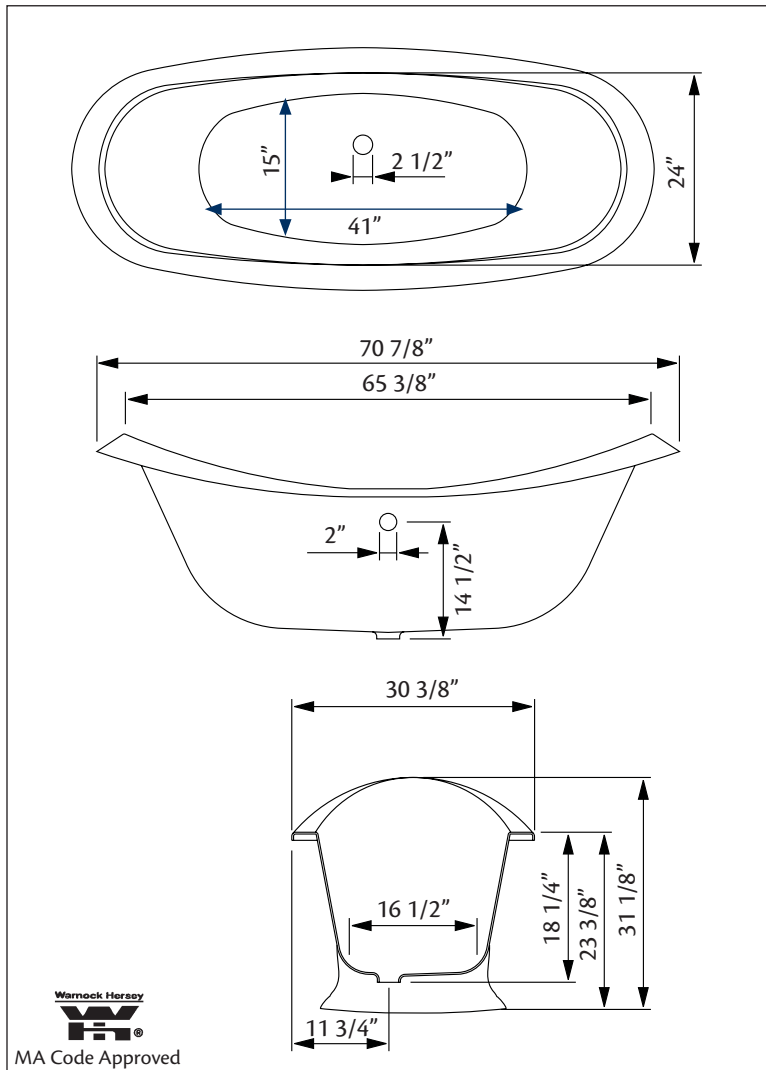

Model 2153 Shown

61" x 30" Wide x 29" Tall

399 lbs, 46 gallons

Colours: White or Biscuit Interior with Matching or Custom Colour Exterior

Related Products:

**5115LEV Tub Filler
With Hand Shower**

**3970 Heavy Duty
Water Supply Lines**

**5127 Tub Filler
With Hand Shower**

**3411 Water Supply
Lines**

Note: Rough-in dimensions may vary +/- 1/2" and are subject to change. No responsibility is assumed by Cheviot Products Inc. One Year Limited Warranty against manufacturer's defects.

72" x 31" Wide x 30 1/4" Tall

445 lbs, 51.5 gallons, 195 litres

Colours: White or Biscuit Interior with Matching or Custom Colour Exterior

Related Products:

5115LEV Tub Filler With Hand Shower

3970 Heavy Duty Water Supply Lines

5127 Tub Filler With Hand Shower

3411 Water Supply Lines

Note: Rough-in dimensions may vary +/- 1/2" and are subject to change. No responsibility is assumed by Cheviot Products Inc. One Year Limited Warranty against manufacturer's defects.