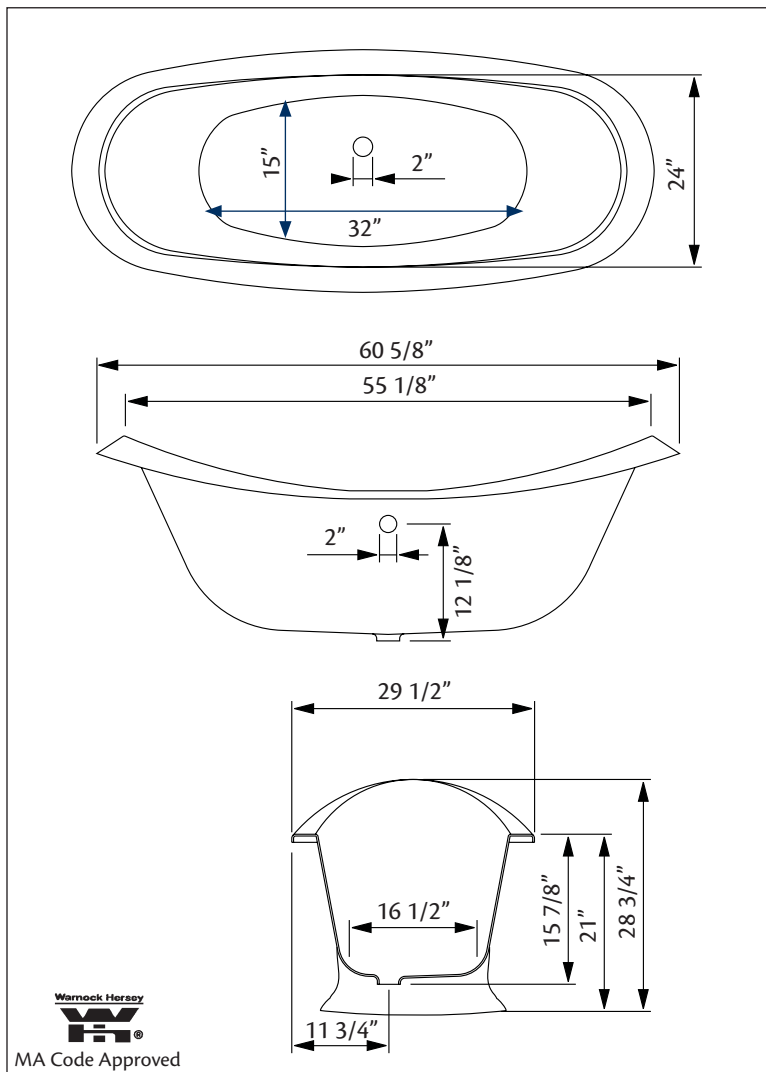

Model 2153 Shown

61" x 30" Wide x 29" Tall

399 lbs, 46 gallons

Colours: White or Biscuit Interior with Matching or Custom Colour Exterior

Related Products:

**5115LEV Tub Filler
With Hand Shower**

**3970 Heavy Duty
Water Supply Lines**

**5127 Tub Filler
With Hand Shower**

**3411 Water Supply
Lines**

Note: Rough-in dimensions may vary +/- 1/2" and are subject to change. No responsibility is assumed by Cheviot Products Inc. One Year Limited Warranty against manufacturer's defects.

72" x 31" Wide x 30 1/4" Tall

445 lbs, 51.5 gallons, 195 litres

Colours: White or Biscuit Interior with Matching or Custom Colour Exterior

Related Products:

5115LEV Tub Filler With Hand Shower

3970 Heavy Duty Water Supply Lines

5127 Tub Filler With Hand Shower

3411 Water Supply Lines

Note: Rough-in dimensions may vary +/- 1/2" and are subject to change. No responsibility is assumed by Cheviot Products Inc. One Year Limited Warranty against manufacturer's defects.