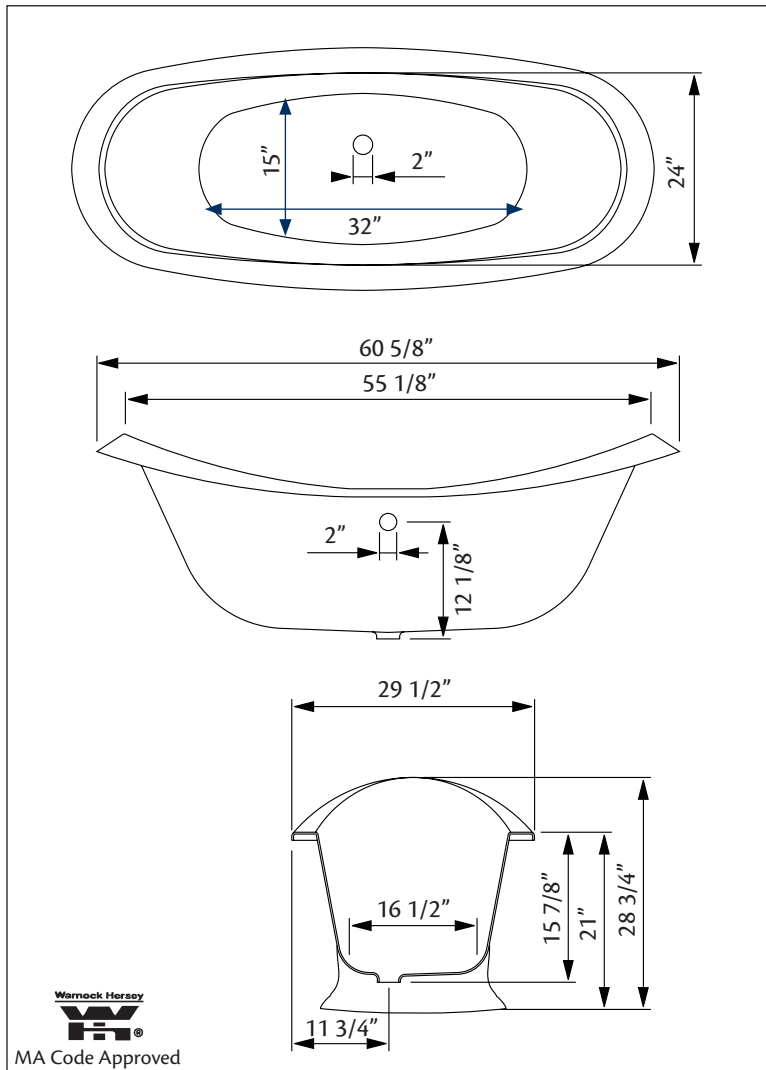

Model 2153 Shown

61" x 30" Wide x 29" Tall

399 lbs, 46 gallons

Colours: White or Biscuit Interior with Matching or Custom Colour Exterior

Related Products:

**5115LEV Tub Filler
With Hand Shower**

**3970 Heavy Duty
Water Supply Lines**

**5127 Tub Filler
With Hand Shower**

**3411 Water Supply
Lines**

Note: Rough-in dimensions may vary +/- 1/2" and are subject to change. No responsibility is assumed by Cheviot Products Inc. One Year Limited Warranty against manufacturer's defects.