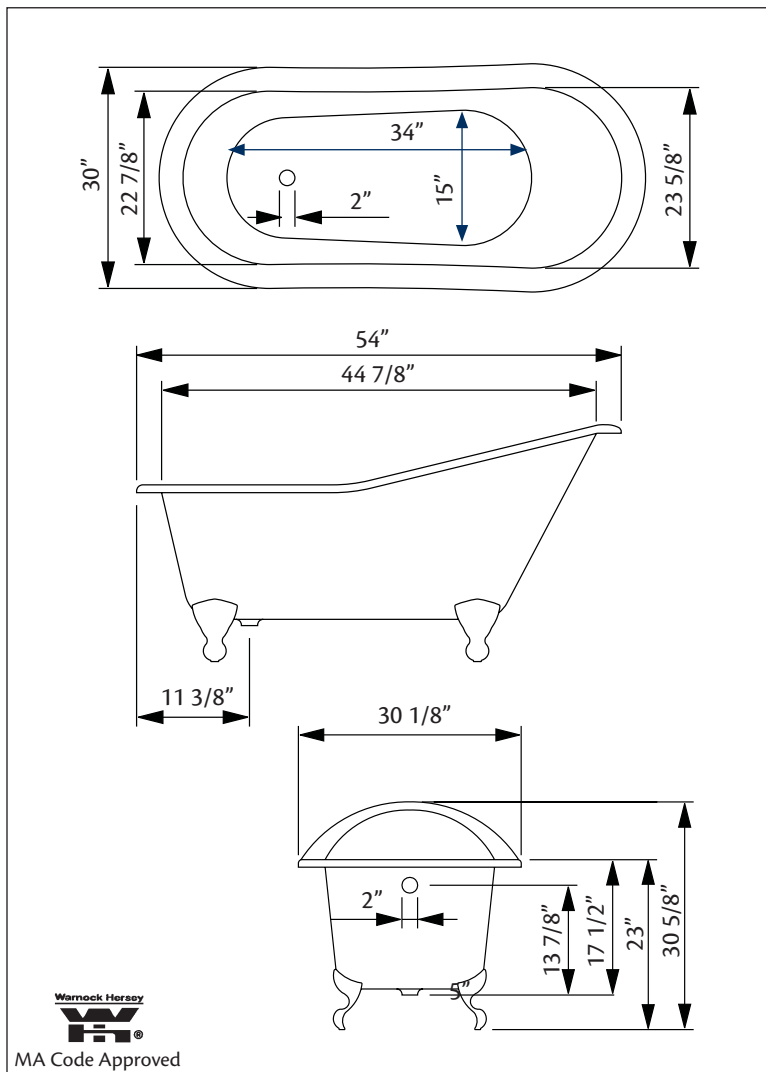

## 2146 ROLL RIM SLIPPER Bath with flat area on rim

*Cheviot Products' cast iron bathtubs are handmade in Europe with the finest materials. Fired with a thick coating of AA grade titanium-based enamel for unparalleled hardness and non-porosity, the extremely durable surface is easy to clean and resistant to stains, bacteria, and other microbes. Cast iron also keeps your bath warm for the longest possible time.*

Model 2108 Shown

### 54" x 30" Wide x 30" Tall

230 lbs, 44 gallons, 165 litres

**Colours:** White, Custom Colour Exterior

**Feet:** Brass Plated, Brushed Nickel, Chrome Plated, Polished Nickel, White Coated, Antique Bronze

### Related Products:

5127 Tub Filler  
With Hand Shower

5106 Tub Filler  
With Hand Shower

3411 Water Supply  
Lines

2222 Waste &  
Overflow

**Note:** Rough-in dimensions may vary +/- 1/2" and are subject to change. No responsibility is assumed by Cheviot Products Inc. One Year Limited Warranty against manufacturer's defects.